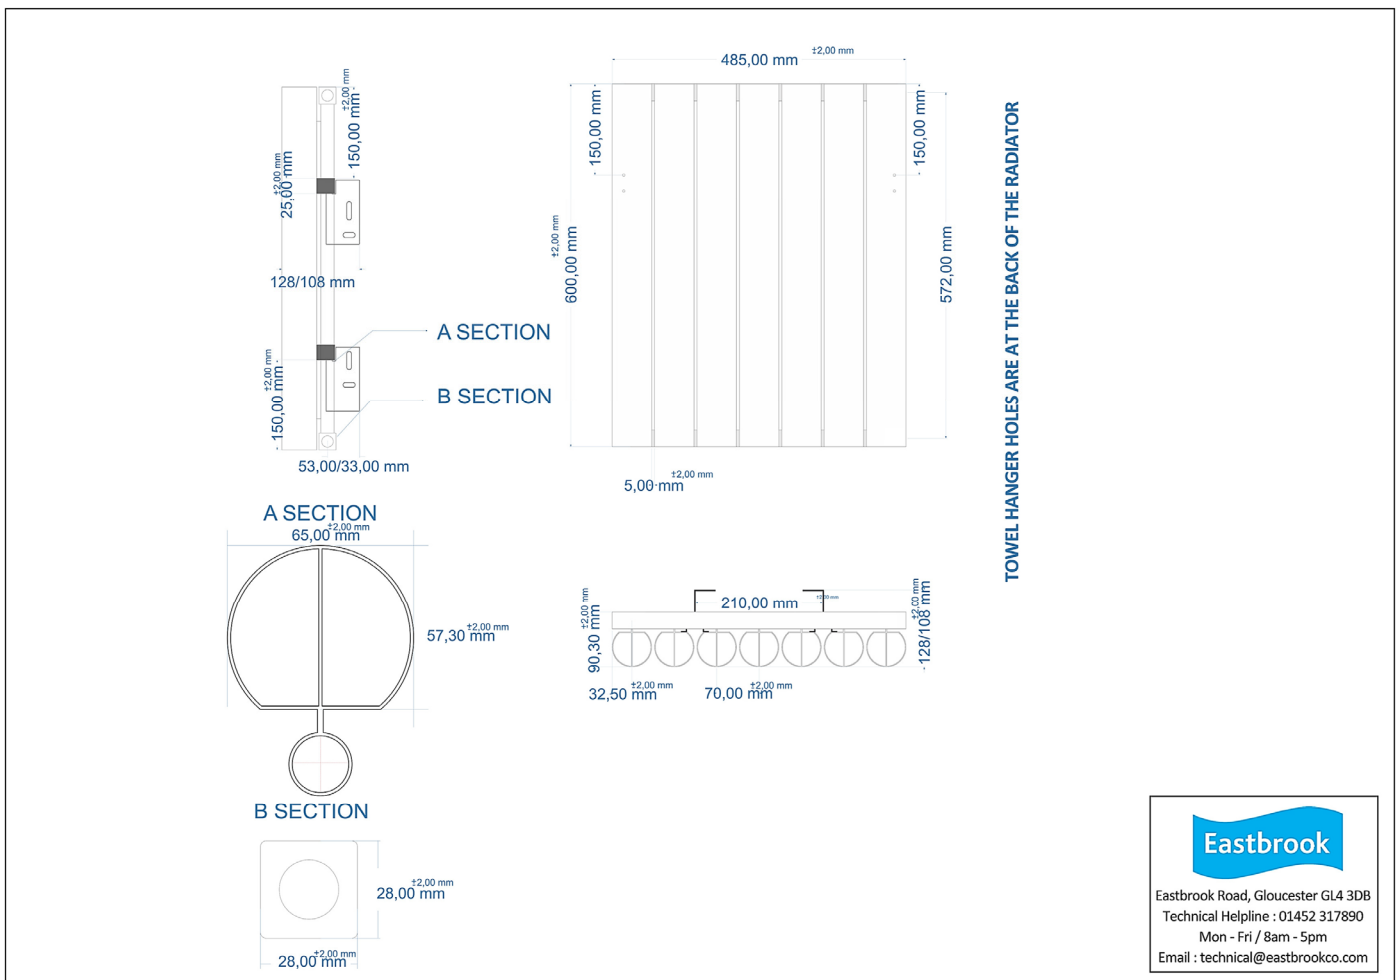

Drawing

Eastbrook Road, Gloucester GL4 3DB
Technical Helpline : 01452 317890
Mon - Fri / 8am - 5pm
Email : technical@eastbrookco.com