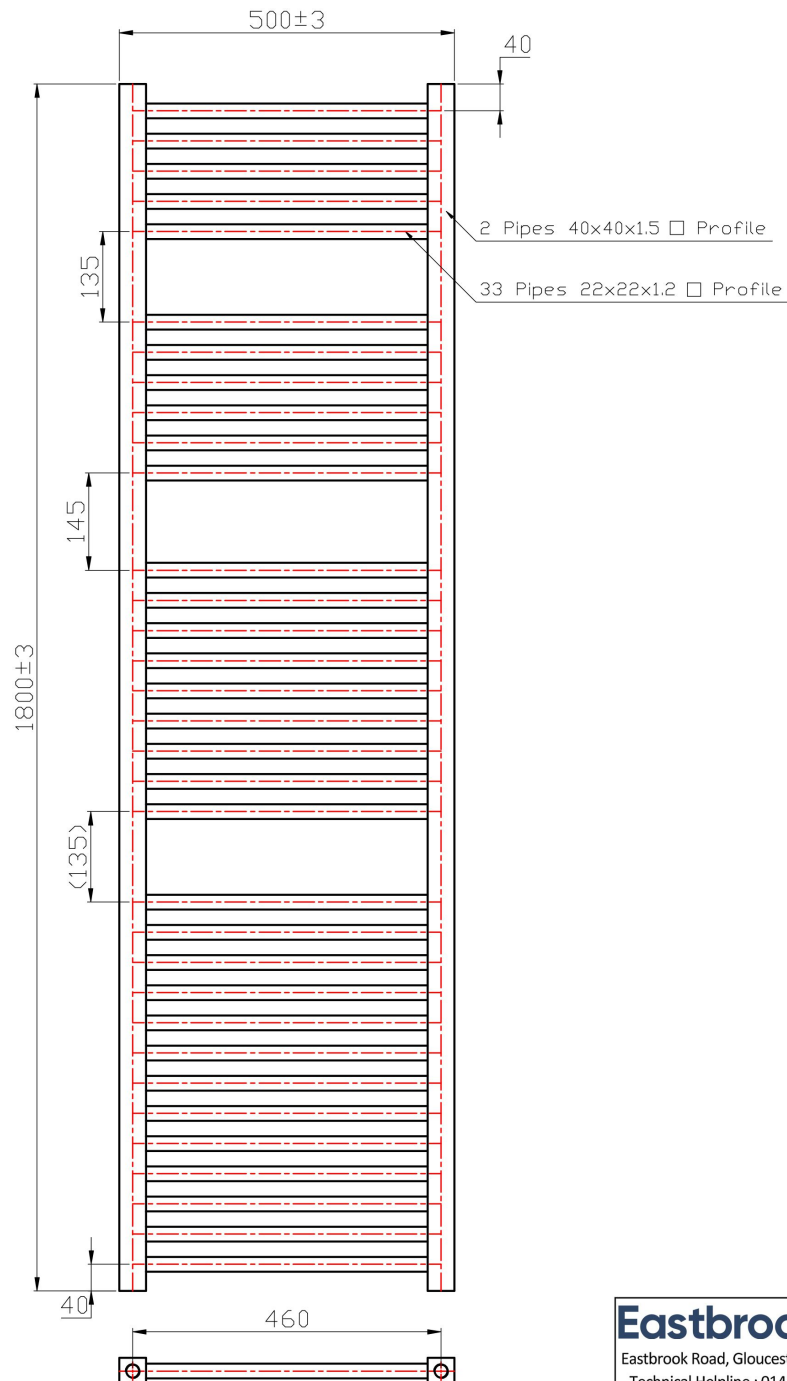

DATASHEET

Image

General Information

Product:	41.0114
Description:	Biava Square 1800x500
Website Link:	(Click Here)
Product Type:	Towel Rail
Brand:	Eastbrook Company
Colour:	Chrome
Material:	Mild Steel
Height (mm):	1800mm
Width (mm):	500mm
Net Weight (kg):	17.88kg
Product Range:	Biava Square

Drawing

Biava Square Towel Rail 1800 x 500mm. Technical Drawing

Eastbrook 
Eastbrook Road, Gloucester GL4 3DB
Technical Helpline : 01452 317890
Mon - Fri / 8am - 5pm
Email : technical@eastbrookco.com