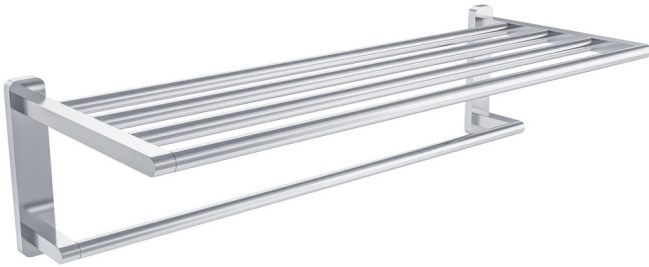

DATASHEET

Image

General Information

Product:	52.417
Description:	Asti Towel shelf
Website Link:	(Click Here)
Product Type:	Towel Shelf
Brand:	Eastbrook Company
Colour:	Chrome
Material:	Solid Brass
Height (mm):	174mm
Width (mm):	472mm
Length (mm):	220mm
Net Weight (kg) (kg):	1.797kg
Product Range:	Asti

Product Specifications

Warranty:	5 Year(s)
Finish:	Polished
Supplied with fixings:	Yes
Mounting:	Wall

Drawing