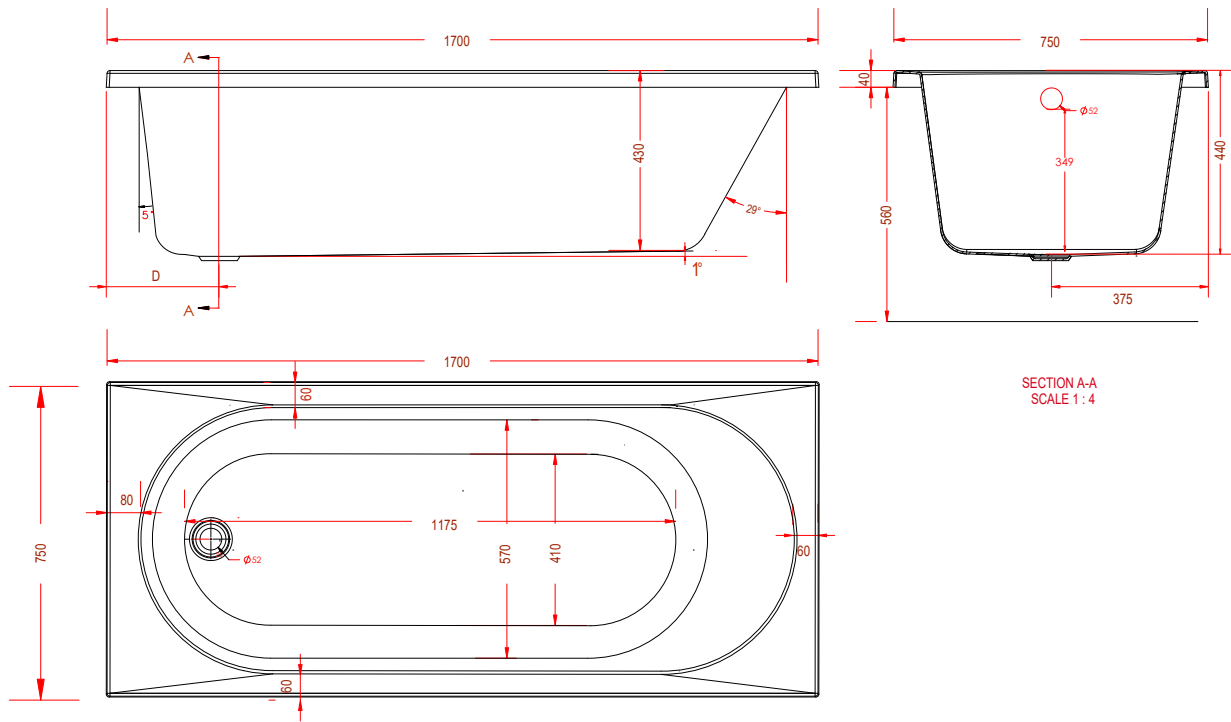

DATASHEET

Image

General Information

Product:	42.0152
Description:	Biscay Straight Edge SE 1700x750 5mm
Website Link:	(Click Here)
Product Type:	Single Ended Bath
Brand:	Eastbrook Company
Colour:	White
Material:	5mm thick acrylic
Height (mm):	440mm
Width (mm):	750mm
Length (mm):	1700mm
Net Weight (kg):	22kg
Product Range:	Biscay

Product Specifications

Warranty:	25 Year(s)
Water Capacity:	233L
Bath Panel Height (mm):	560mm
Compatible Tap Types:	Wall or deck mounted
Pre-drilled tap holes:	No

Drawing

SECTION A-A
SCALE 1 : 4

BISCAY SE 1700x750x440mm