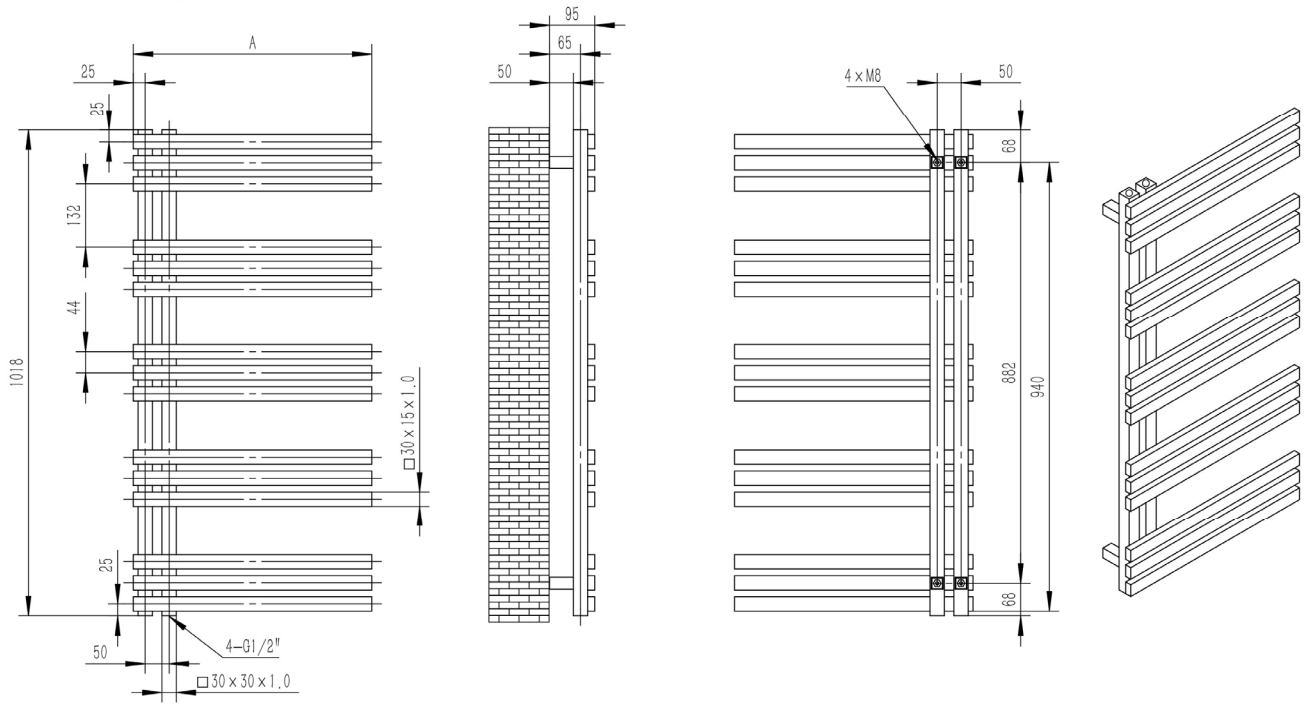

DATASHEET

Image

General Information

Product:	41.0251
Description:	Rizano 1000 x 600
Website Link:	(Click Here)
Product Type:	Towel Rail
Brand:	Eastbrook Company
Colour:	Polished Stainless Steel
Material:	Stainless Steel
Height (mm):	1000mm
Width (mm):	600mm
Net Weight (kg):	9.6kg
Product Range:	Rizano

Drawing

Rizano Stainless Steel Towel Rail
Technical Drawing

A
500
600

Eastbrook 
 Eastbrook Road, Gloucester GL4 3DB
 Technical Helpline : 01452 317890
 Mon - Fri / 8am - 5pm
 Email : technical@eastbrookco.com