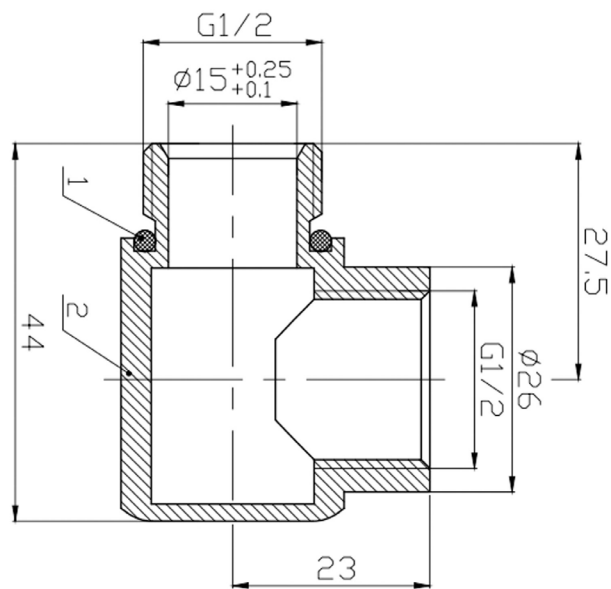

DATASHEET

Image

General Information

Product:	41.0607
Description:	Dual Fuel Elbow
Website Link:	(Click Here)
Product Type:	Elbow
Brand:	Eastbrook Company
Colour:	Brushed Brass
Material:	Brass
Net Weight (kg):	0.09kg
Product Range:	Elbow

Product Specifications

Warranty:	5 Year(s)
-----------	-----------

Drawing

Dual Fuel Elbow Technical Drawing

41.3003 - 41.4040 - 41.4041
41.4042 - 41.4043 - 41.4044
41.0607

Eastbrook 
Eastbrook Road, Gloucester GL4 3DB
Technical Helpline : 01452 317890
Mon - Fri / 8am - 5pm
Email : technical@eastbrookco.com