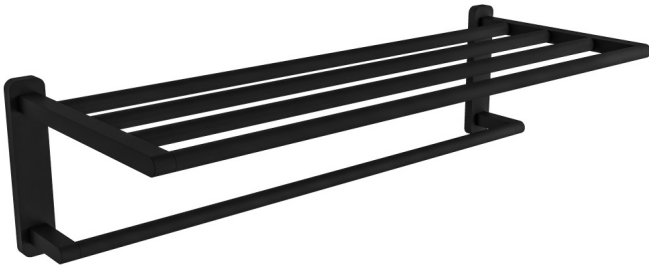

DATASHEET

Image

General Information

Product:	52.437
Description:	Asti Towel shelf
Website Link:	(Click Here)
Product Type:	Towel Shelf
Brand:	Eastbrook Company
Colour:	Matt Black
Material:	Solid Brass
Height (mm):	174mm
Width (mm):	572mm
Length (mm):	220mm
Net Weight (kg) (kg):	1.797kg
Product Range:	Asti

Product Specifications

Warranty:	5 Year(s)
Finish:	Matt
Supplied with fixings:	Yes
Mounting:	Wall

Drawing