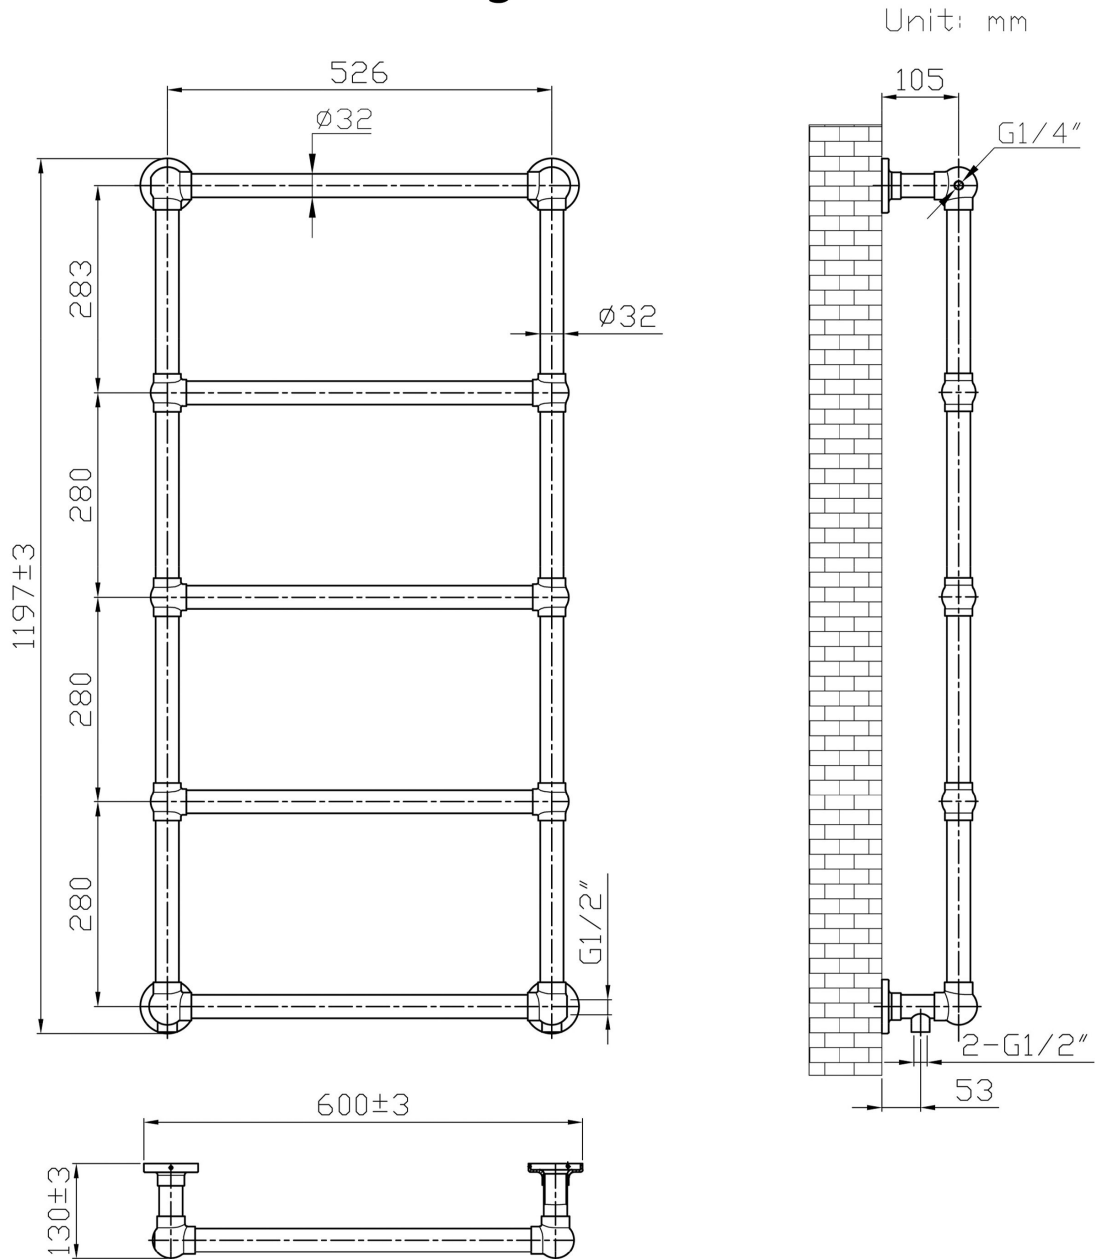

### General Information

Product:	41.0440
Description:	Stour 1195 x 600
Website Link:	<a href="#">(Click Here)</a>
Product Type:	Towel Rail
Brand:	Eastbrook Company
Colour:	Matt Anthracite
Material:	Mild Steel
Height (mm):	1195mm
Width (mm):	600mm
Net Weight (kg):	10.1kg
Product Range:	Stour

## Drawing

### Stour 1195 x 600mm. Technical Drawing

Tappings : 526mm.  
Tappings from wall : 53mm.  
Distance from wall : 130mm.

**This product should be fitted by a fully qualified installer.**

**Eastbrook **  
Eastbrook Road, Gloucester GL4 3DB  
Technical Helpline : 01452 317890  
Mon - Fri / 8am - 5pm  
Email : technical@eastbrookco.com