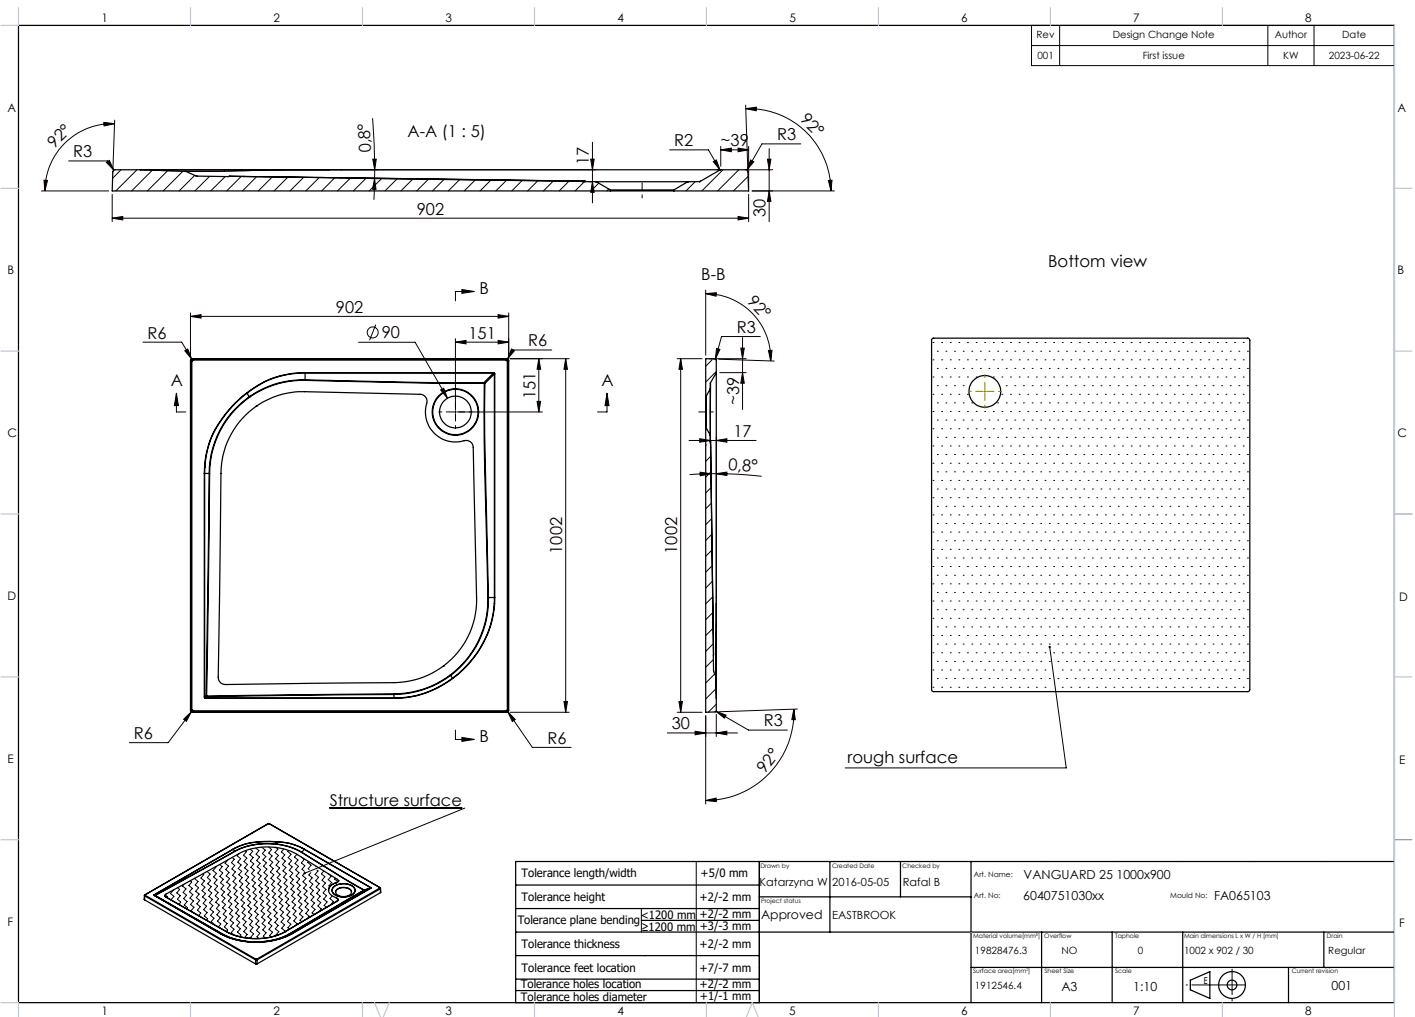

### Image

### General Information

Product:	51.073
Description:	Vanguard 25 Tray 1000 x 900 Rectangular
Website Link:	<a href="#">(Click Here)</a>
Product Type:	Rectangular Shower Tray
Brand:	Eastbrook Company
Colour:	White
Material:	Cast Marble
Height (mm):	30mm
Width (mm):	900mm
Length (mm):	1000mm
Net Weight (kg):	41.1kg
Product Range:	Vanguard

## Drawing

Rev	Design Change Note	Author	Date
001	First issue	KW	2023-06-22

Tolerance length/width	+5/0 mm	Drawn by	Katarzyna W	Created Date	2016-05-05	Checked by	Rafal B	Art. Name:	VANGUARD 25 1000x900
Tolerance height	+2/-2 mm	Project status	Approved	EASTBROOK		Art. No.:	6040751030xx	Mould No.:	FA065103
Tolerance plane bending	$\pm 1200$ mm $\pm 2/-3$ mm $\pm 1200$ mm $\pm 3/-3$ mm								
Tolerance thickness	+2/-2 mm	Tolerance volume (mm <sup>3</sup> )	19828476.3	Overflow	NO	Tap hole	0	Main dimensions L x W / H (mm)	1002 x 902 / 30
Tolerance feet location	+7/-7 mm	Surface (mm <sup>2</sup> )	1912546.4	Sheet size	A3	Scale	1:10	Blank	Regular
Tolerance holes location	+2/-2 mm								
Tolerance holes diameter	+1/-1 mm								