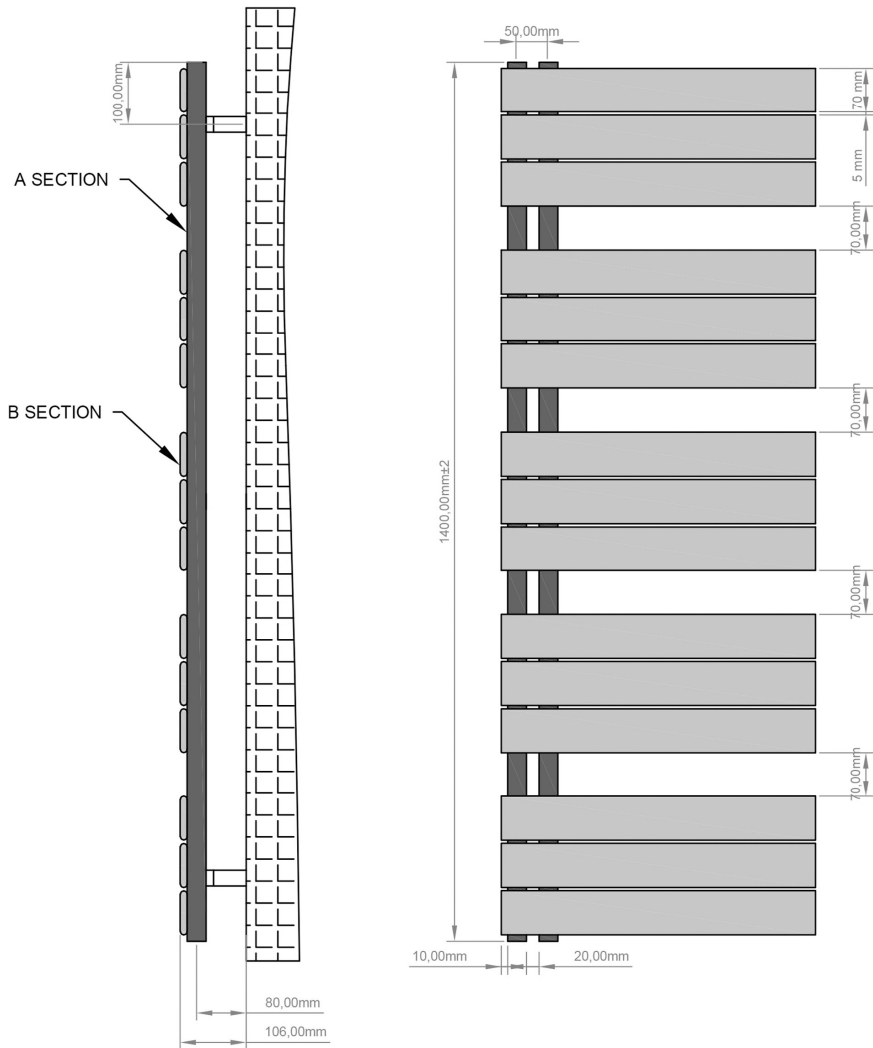

DATASHEET

Image

General Information

Product:	89.0643
Description:	Helmsley 1400 x 600 Towel Rail
Website Link:	(Click Here)
Product Type:	Towel Rail
Brand:	Eastbrook Company
Colour:	Matt Black
Material:	Mild Steel
Height (mm):	1400mm
Width (mm):	600mm
Net Weight (kg):	19.41kg
Product Range:	Helmsley

Drawing

Helmsley 1400 x 500/600mm. Technical Drawing

A SECTION

B SECTION

scale:1/2

Eastbrook 
Eastbrook Road, Gloucester GL4 3DB
Technical Helpline : 01452 317890
Mon - Fri / 8am - 5pm
Email : technical@eastbrookco.com