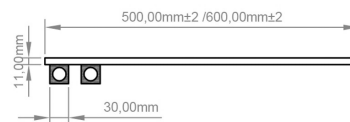

DATASHEET

Image

General Information

Product:	89.0643
Description:	Helmsley 1400 x 600 Towel Rail
Website Link:	(Click Here)
Product Type:	Towel Rail
Brand:	Eastbrook Company
Colour:	Matt Black
Material:	Mild Steel
Height (mm):	1400mm
Width (mm):	600mm
Net Weight (kg):	19.41kg
Product Range:	Helmsley

Drawing

Helmsley 1400 x 500/600mm. Technical Drawing

A SECTION

B SECTION

scale:1/2

Eastbrook 
Eastbrook Road, Gloucester GL4 3DB
Technical Helpline : 01452 317890
Mon - Fri / 8am - 5pm
Email : technical@eastbrookco.com