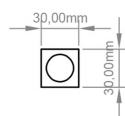

DATASHEET

Image

General Information

Product:	89.0643
Description:	Helmsley 1400 x 600 Towel Rail
Website Link:	(Click Here)
Product Type:	Towel Rail
Brand:	Eastbrook Company
Colour:	Matt Black
Material:	Mild Steel
Height (mm):	1400mm
Width (mm):	600mm
Net Weight (kg):	19.41kg
Product Range:	Helmsley

Drawing

Helmsley 1400 x 500/600mm. Technical Drawing

A SECTION

B SECTION

scale:1/2

Eastbrook 
Eastbrook Road, Gloucester GL4 3DB
Technical Helpline : 01452 317890
Mon - Fri / 8am - 5pm
Email : technical@eastbrookco.com