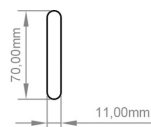

DATASHEET

Image

General Information

Product:	89.0643
Description:	Helmsley 1400 x 600 Towel Rail
Website Link:	(Click Here)
Product Type:	Towel Rail
Brand:	Eastbrook Company
Colour:	Matt Black
Material:	Mild Steel
Height (mm):	1400mm
Width (mm):	600mm
Net Weight (kg):	19.41kg
Product Range:	Helmsley

Drawing

Helmsley 1400 x 500/600mm. Technical Drawing

A SECTION

B SECTION

scale:1/2

Eastbrook 
Eastbrook Road, Gloucester GL4 3DB
Technical Helpline : 01452 317890
Mon - Fri / 8am - 5pm
Email : technical@eastbrookco.com