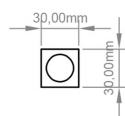

DATASHEET

Image

General Information

Product:	89.0634
Description:	Helmsley 1400 x 500 Towel Rail
Website Link:	(Click Here)
Product Type:	Towel Rail
Brand:	Eastbrook Company
Colour:	Matt Anthracite
Material:	Mild Steel
Height (mm):	1400mm
Width (mm):	500mm
Net Weight (kg):	16.85kg
Product Range:	Helmsley

Drawing

Helmsley 1400 x 500/600mm. Technical Drawing

A SECTION

B SECTION

scale:1/2

Eastbrook 
Eastbrook Road, Gloucester GL4 3DB
Technical Helpline : 01452 317890
Mon - Fri / 8am - 5pm
Email : technical@eastbrookco.com