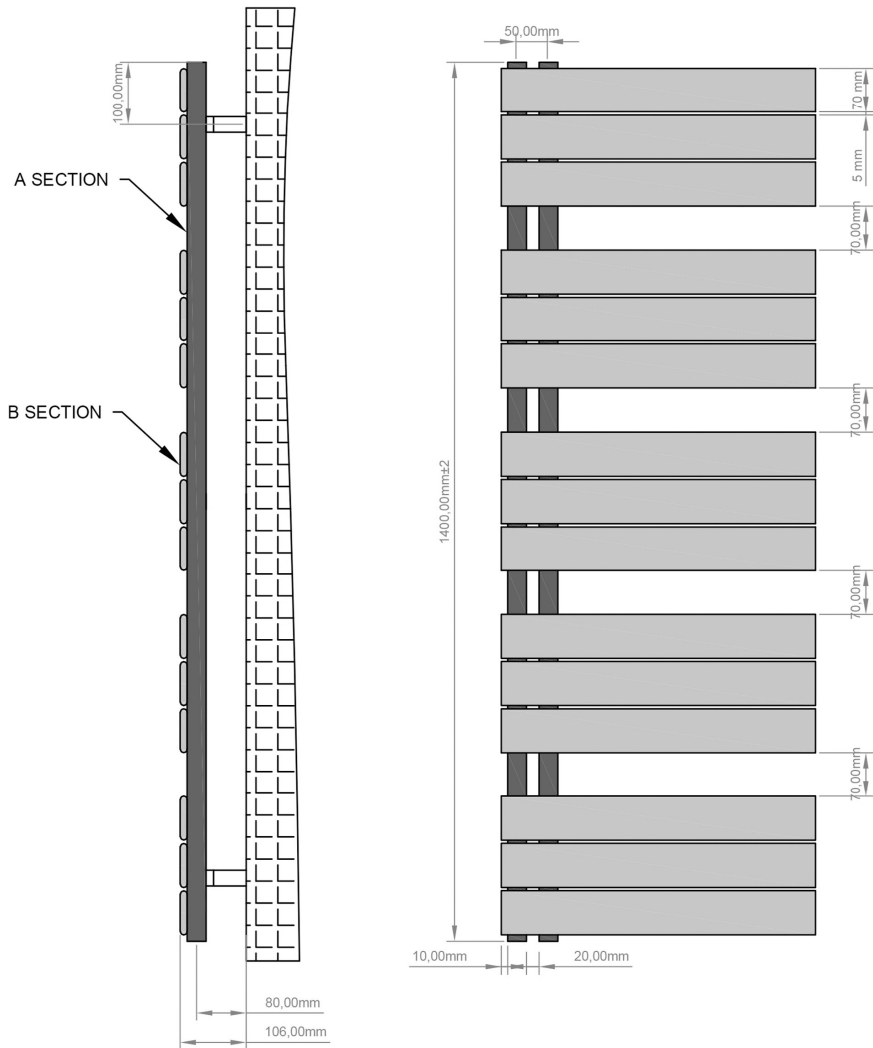

DATASHEET

Image

General Information

Product:	89.0634
Description:	Helmsley 1400 x 500 Towel Rail
Website Link:	(Click Here)
Product Type:	Towel Rail
Brand:	Eastbrook Company
Colour:	Matt Anthracite
Material:	Mild Steel
Height (mm):	1400mm
Width (mm):	500mm
Net Weight (kg):	16.85kg
Product Range:	Helmsley

Product Specifications

Warranty:	5 Year(s)
Supplied with fixings:	Yes
BTU $\Delta T50^{\circ}\text{C}$:	1962
BTU $\Delta T60^{\circ}\text{C}$:	2512
Watts $\Delta T50^{\circ}\text{C}$:	575
Watts $\Delta T60^{\circ}\text{C}$:	736

Drawing

Helmsley 1400 x 500/600mm. Technical Drawing

A SECTION

B SECTION

scale:1/2

Eastbrook 
Eastbrook Road, Gloucester GL4 3DB
Technical Helpline : 01452 317890
Mon - Fri / 8am - 5pm
Email : technical@eastbrookco.com