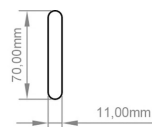

DATASHEET

Image

General Information

Product:	89.0634
Description:	Helmsley 1400 x 500 Towel Rail
Website Link:	(Click Here)
Product Type:	Towel Rail
Brand:	Eastbrook Company
Colour:	Matt Anthracite
Material:	Mild Steel
Height (mm):	1400mm
Width (mm):	500mm
Net Weight (kg):	16.85kg
Product Range:	Helmsley

Drawing

Helmsley 1400 x 500/600mm. Technical Drawing

A SECTION

B SECTION

scale:1/2

Eastbrook 
Eastbrook Road, Gloucester GL4 3DB
Technical Helpline : 01452 317890
Mon - Fri / 8am - 5pm
Email : technical@eastbrookco.com