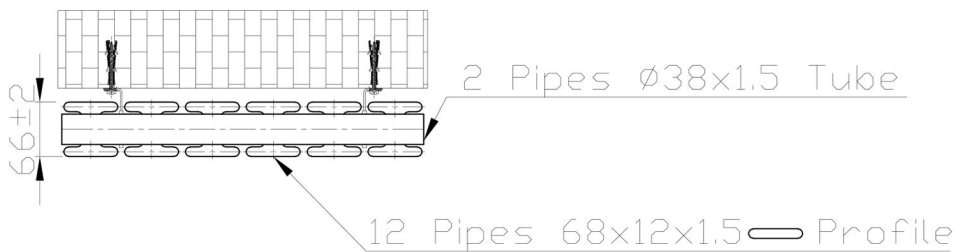

Warrington Type20 Vertical Radiator 1800 x 456mm.

Technical Drawing

Unit: mm

Eastbrook 

Eastbrook Road, Gloucester GL4 3DB
 Technical Helpline : 01452 317890
 Mon - Fri / 8am - 5pm
 Email : technical@eastbrookco.com