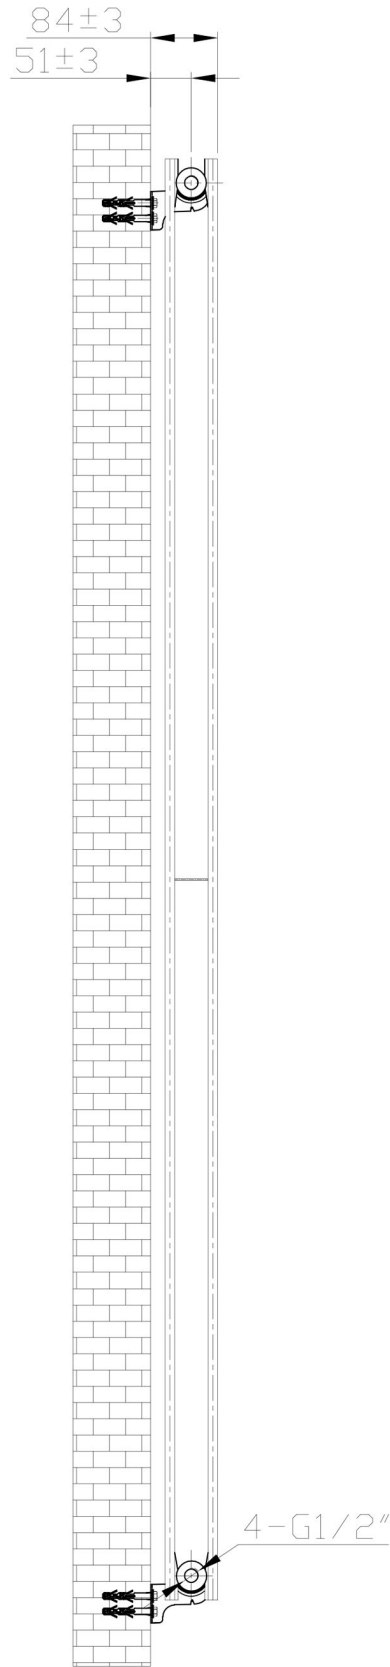

Warrington Type20 Vertical Radiator 1800 x 456mm.

Technical Drawing

Unit: mm

Eastbrook 

Eastbrook Road, Gloucester GL4 3DB
 Technical Helpline : 01452 317890
 Mon - Fri / 8am - 5pm
 Email : technical@eastbrookco.com