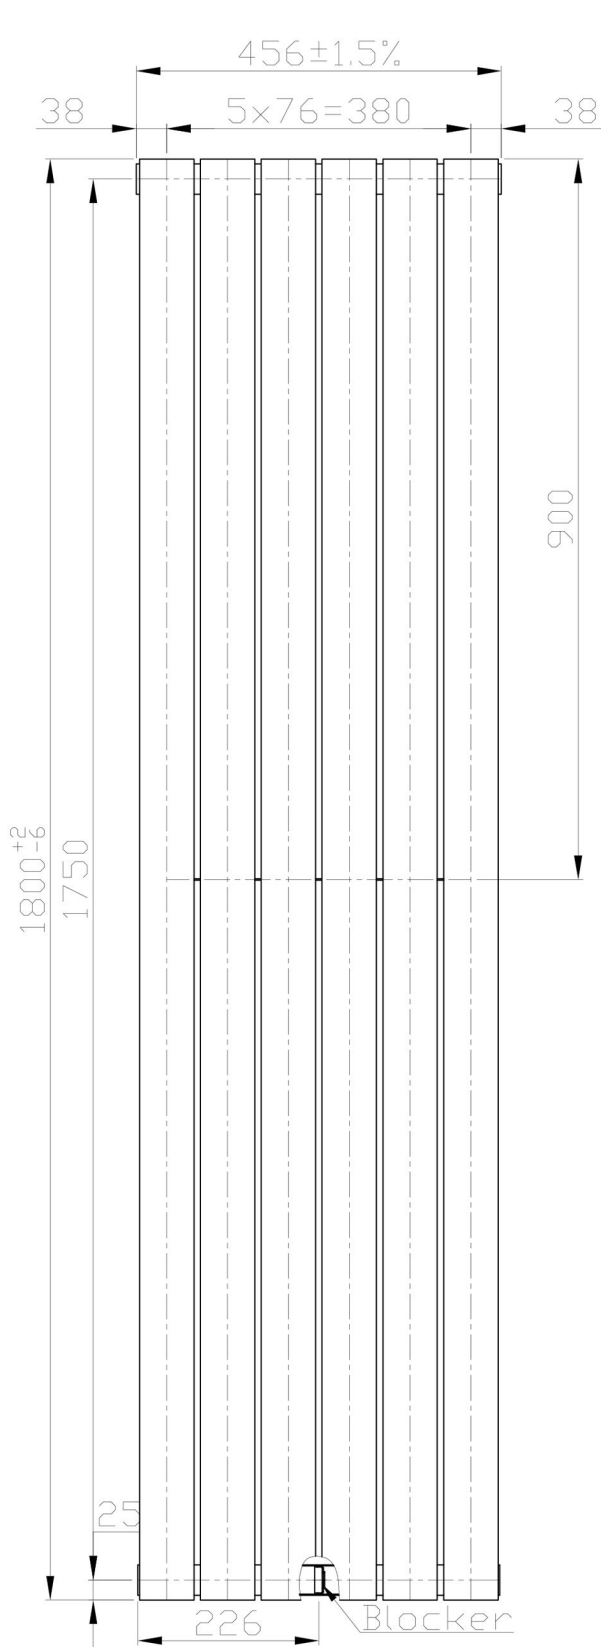

Warrington Type20 Vertical Radiator 1800 x 456mm.

Technical Drawing

Unit: mm

Eastbrook 

Eastbrook Road, Gloucester GL4 3DB
 Technical Helpline : 01452 317890
 Mon - Fri / 8am - 5pm
 Email : technical@eastbrookco.com