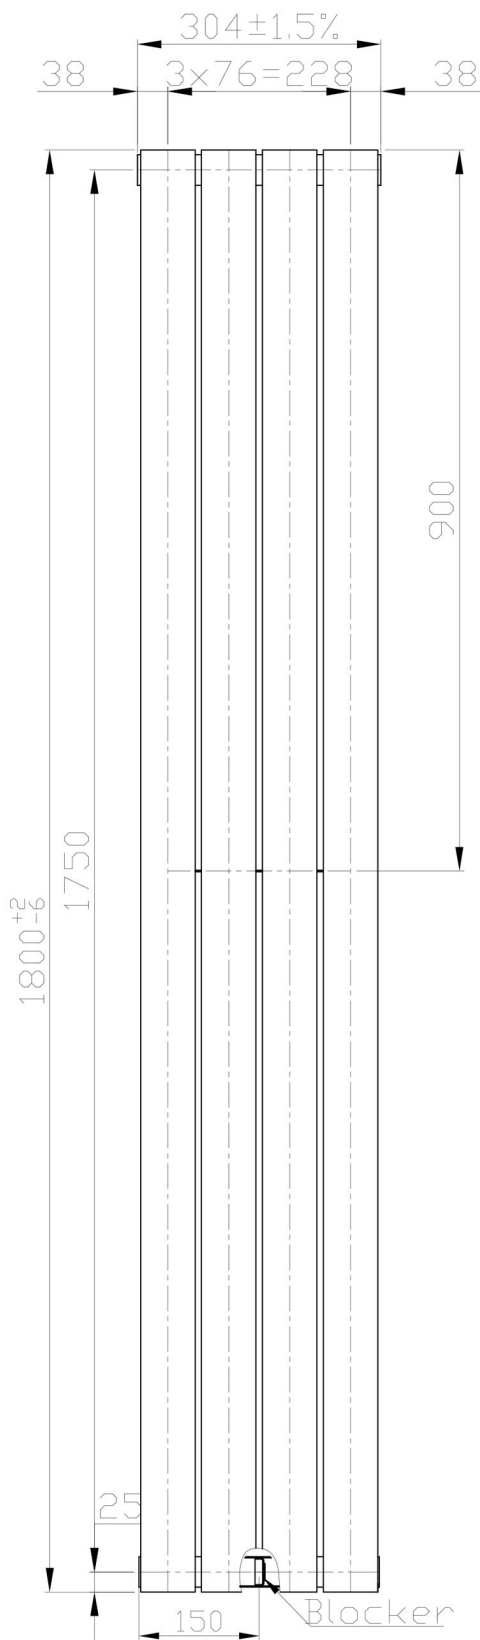

Warrington Type20 Vertical Radiator 1800 x 304mm.

Technical Drawing

Unit: mm

Eastbrook 
 Eastbrook Road, Gloucester GL4 3DB
 Technical Helpline : 01452 317890
 Mon - Fri / 8am - 5pm
 Email : technical@eastbrookco.com