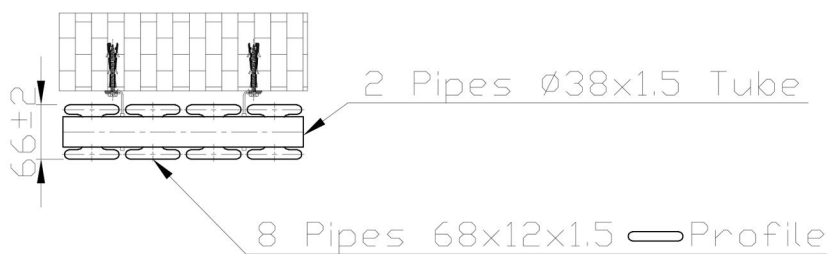

Warrington Type20 Vertical Radiator 1800 x 304mm.

Technical Drawing

Unit: mm

Eastbrook 
 Eastbrook Road, Gloucester GL4 3DB
 Technical Helpline : 01452 317890
 Mon - Fri / 8am - 5pm
 Email : technical@eastbrookco.com