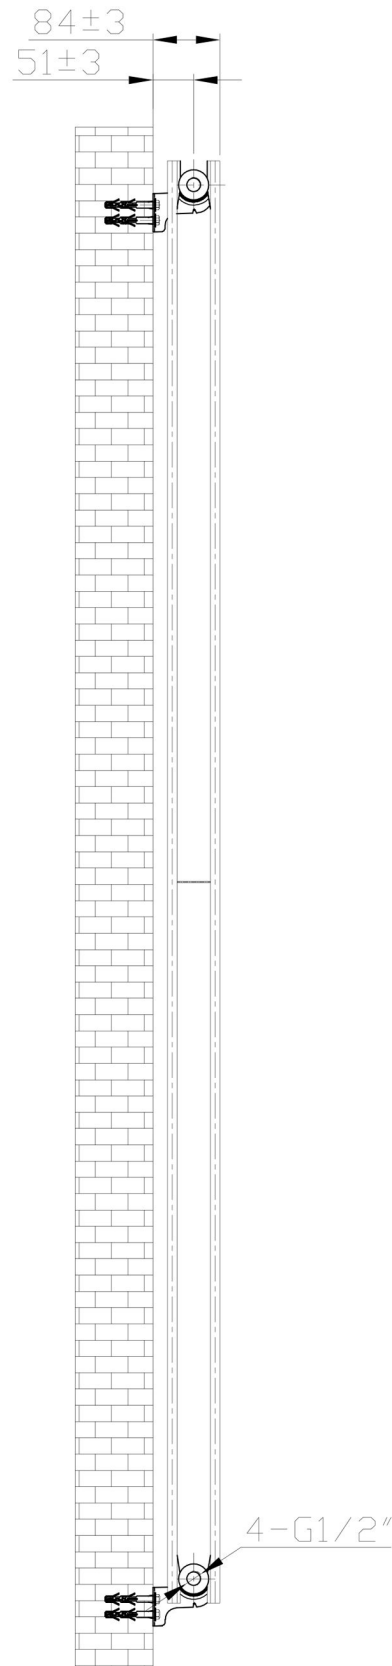

Warrington Type20 Vertical Radiator 1800 x 304mm.

Technical Drawing

Unit: mm

Eastbrook 
 Eastbrook Road, Gloucester GL4 3DB
 Technical Helpline : 01452 317890
 Mon - Fri / 8am - 5pm
 Email : technical@eastbrookco.com