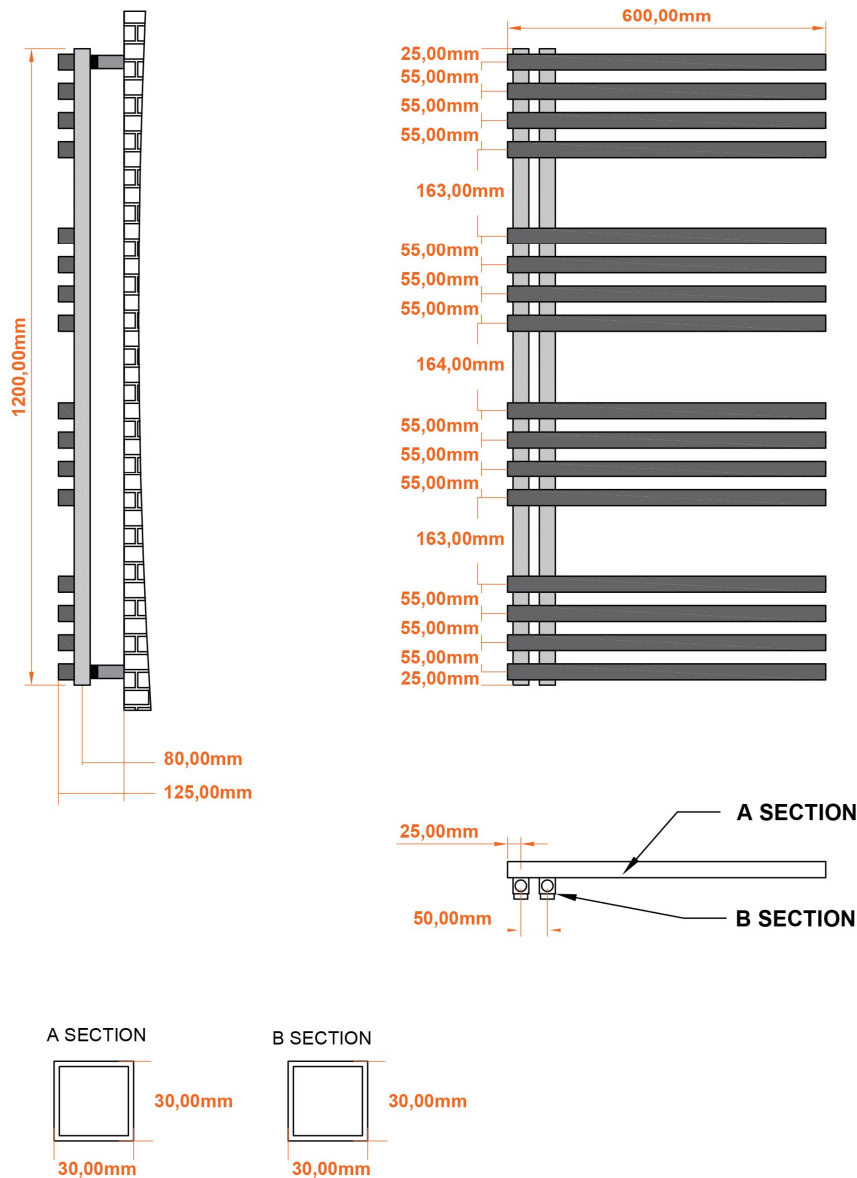

DATASHEET

Image

General Information

Product:	89:1373
Description:	Reinbach 1200 x 600mm Towel Rail
Website Link:	(Click Here)
Product Type:	Towel Rail
Brand:	Eastbrook Company
Colour:	Matt Grey
Material:	Mild Steel
Height (mm):	1200mm
Width (mm):	600mm
Net Weight (kg):	16.59kg
Product Range:	Reinbach

Product Specifications

Warranty:	5 Year(s)
Supplied with fixings:	Yes
BTU $\Delta T50^{\circ}\text{C}$:	2132
BTU $\Delta T60^{\circ}\text{C}$:	2688
Watts $\Delta T50^{\circ}\text{C}$:	625
Watts $\Delta T60^{\circ}\text{C}$:	788

Drawing

Reinbach 1200 x 600mm. Technical Drawing

scale: 1/2

Eastbrook 
Eastbrook Road, Gloucester GL4 3DB
Technical Helpline : 01452 317890
Mon - Fri / 8am - 5pm
Email : technical@eastbrookco.com