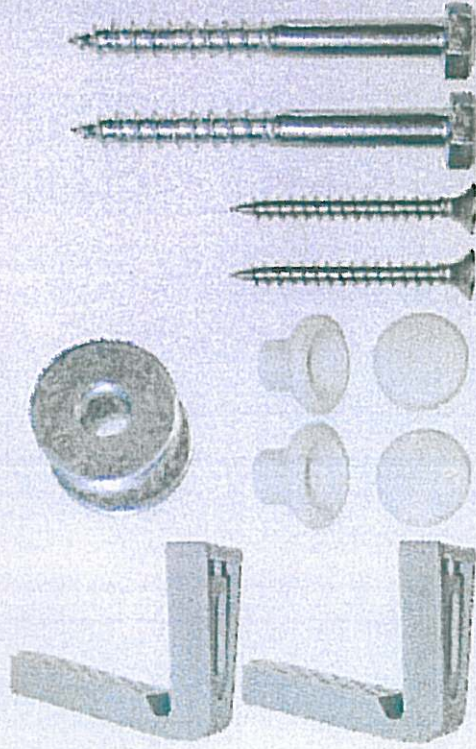

## WC Pan Side Fixing Set - WB5N

**The fixing can be used to wall mount certain types of 'side fixed' ceramic trap covers or wash basin semi-pedestals.**

This special fixing set is only for use with pans and bidets with a lateral or side-fixing hole. The nylon bracket is screwed to the floor and the pan or bidet is clamped in position through the hole with the screw. The small nylon bush protects the ceramic and the special plastic cap hides the screw.