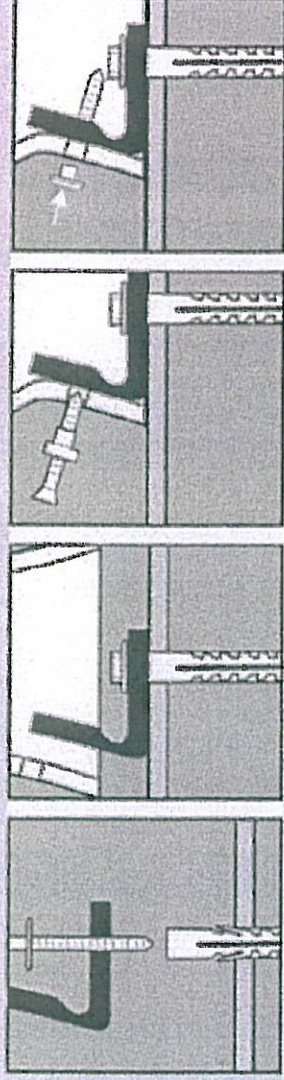

## WC Pan Side Fixing Set - WB5N

**The fixing can be used to wall mount certain types of 'side fixed' ceramic trap covers or wash basin semi-pedestals.**

This special fixing set is only for use with pans and bidets with a lateral or side-fixing hole. The nylon bracket is screwed to the floor and the pan or bidet is clamped in position through the hole with the screw. The small nylon bush protects the ceramic and the special plastic cap hides the screw.