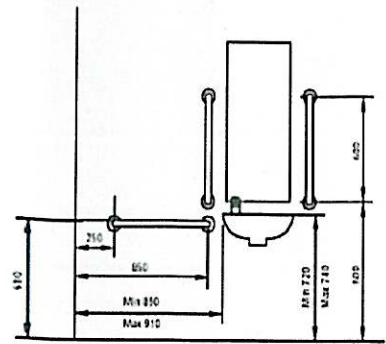

Eastbrook

Eastbrook Road, Gloucester GL4 3DB

Technical Helpline: 01452 317890

email: technical@eastbrookco.com

Contents of pack:

- 1 off White close coupled pan - 455mm high
- 1 off White universal cistern with left or right handing (bottom inlet)
- 1 off Chrome spatula flushing lever handle
- 1 off White seat (ring only)
- 1 off White wall hung basin 450 x 320mm
- 1 pair Basin hangers
- 1 off Chrome lever action spray mixer tap
- 1 off Chrome 32mm flush grated waste
- 1 off 32mm plastic bottle trap
- 5 off 600 x 35mm grab rails
- 1 off Hinged support rail including toilet roll holder

View on B-B

View on A-A

View on C-C

Plan of a typical installation

Doc M Lever Flush C/C