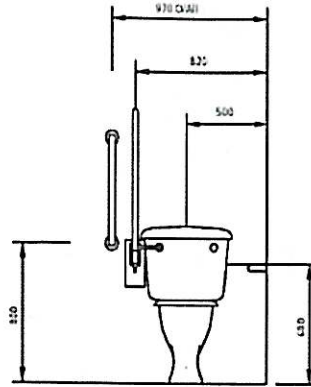

Eastbrook

Eastbrook Road, Gloucester GL4 3DB

Technical Helpline: 01452 317890

email: technical@eastbrookco.com

Contents of pack:

- 1 off White close coupled pan - 455mm high
- 1 off White universal cistern with left or right handing (bottom inlet)
- 1 off Chrome spatula flushing lever handle
- 1 off White seat (ring only)
- 1 off White wall hung basin 450 x 320mm
- 1 pair Basin hangers
- 1 off Chrome lever action spray mixer tap
- 1 off Chrome 32mm flush grated waste
- 1 off 32mm plastic bottle trap
- 5 off 600 x 35mm grab rails
- 1 off Hinged support rail including toilet roll holder

View on B-B

View on A-A

View on C-C

Plan of a typical installation

Doc M Lever Flush C/C