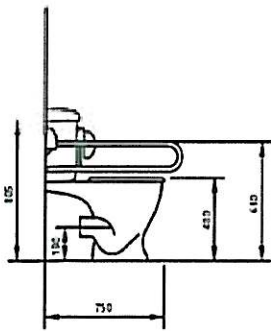

Eastbrook

Eastbrook Road, Gloucester GL4 3DB

Technical Helpline: 01452 317890

email: technical@eastbrookco.com

Contents of pack:

- 1 off White close coupled pan - 455mm high
- 1 off White universal cistern with left or right handing (bottom inlet)
- 1 off Chrome spatula flushing lever handle
- 1 off White seat (ring only)
- 1 off White wall hung basin 450 x 320mm
- 1 pair Basin hangers
- 1 off Chrome lever action spray mixer tap
- 1 off Chrome 32mm flush grated waste
- 1 off 32mm plastic bottle trap
- 5 off 600 x 35mm grab rails
- 1 off Hinged support rail including toilet roll holder

View on B-B

View on A-A

View on C-C

Plan of a typical installation

Doc M Lever Flush C/C