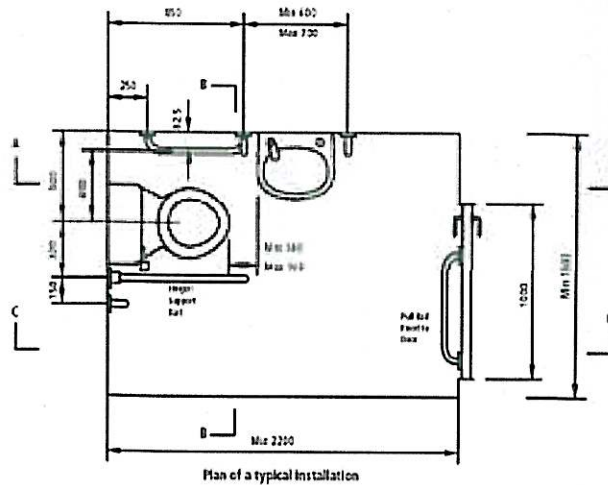

Eastbrook

Eastbrook Road, Gloucester GL4 3DB

Technical Helpline: 01452 317890

email: technical@eastbrookco.com

Contents of pack:

- 1 off White close coupled pan - 455mm high
- 1 off White universal cistern with left or right handing (bottom inlet)
- 1 off Chrome spatula flushing lever handle
- 1 off White seat (ring only)
- 1 off White wall hung basin 450 x 320mm
- 1 pair Basin hangers
- 1 off Chrome lever action spray mixer tap
- 1 off Chrome 32mm flush grated waste
- 1 off 32mm plastic bottle trap
- 5 off 600 x 35mm grab rails
- 1 off Hinged support rail including toilet roll holder

View on B-B

View on A-A

View on C-C

Plan of a typical installation

Doc M Lever Flush C/C