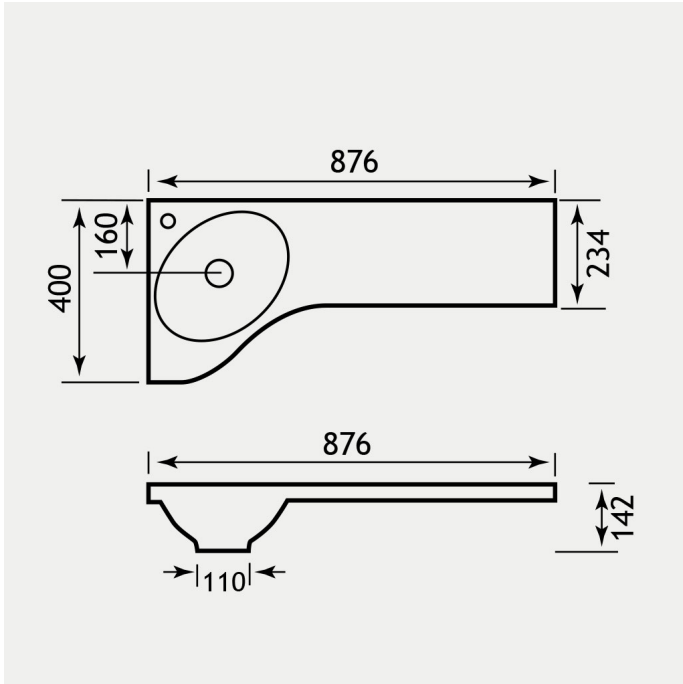

DATASHEET

Image

General Information

Product:	51.014
Description:	Oslo Corner Combi Long Basin top LH
Website Link:	(Click Here)
Product Type:	Corner Combi Long Basin
Brand:	Eastbrook Company
Colour:	White
Material:	Cast Marble
Height (mm):	142mm
Width (mm):	876mm
Length (mm):	400mm
Net Weight (kg) (kg):	10.7kg
Product Range:	Oslo

Product Specifications

Warranty:	2 Year(s)
Finish:	Gloss
Supplied with fixings:	No
Overflow present:	Yes
Compatible Tap Types:	Wall or deck mounted
Pre-drilled tap holes:	Yes
Number of Tap holes:	1

Drawing