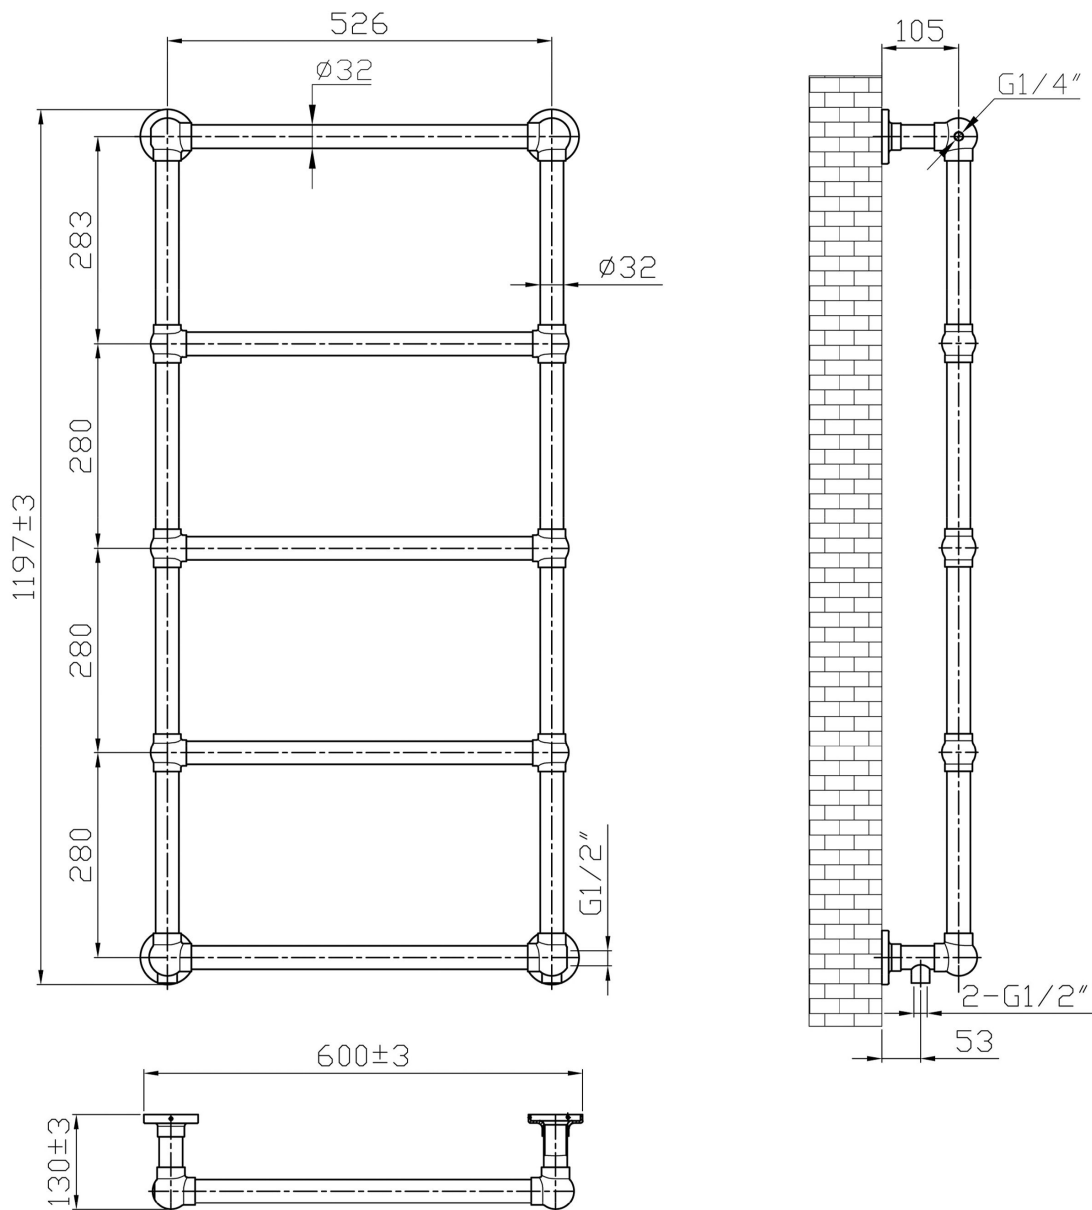

DATASHEET

Image

General Information

Product:	41.0446
Description:	Stour 1195 x 600
Website Link:	(Click Here)
Product Type:	Towel Rail
Brand:	Eastbrook Company
Colour:	Matt Black
Material:	Mild Steel
Height (mm):	1195mm
Width (mm):	600mm
Net Weight (kg):	10.1kg
Product Range:	Stour

Product Specifications

Warranty:	5 Year(s)
Supplied with fixings:	Yes
Orientation:	Vertical
BTU $\Delta T50^{\circ}\text{C}$:	1030
BTU $\Delta T60^{\circ}\text{C}$:	1318
Watts $\Delta T50^{\circ}\text{C}$:	302
Watts $\Delta T60^{\circ}\text{C}$:	386

Drawing

Stour 1195 x 600mm. Technical Drawing

Tappings : 526mm.
Tappings from wall : 53mm.
Distance from wall : 130mm.

This product should be fitted by a fully qualified installer.

Eastbrook 
Eastbrook Road, Gloucester GL4 3DB
Technical Helpline : 01452 317890
Mon - Fri / 8am - 5pm
Email : technical@eastbrookco.com