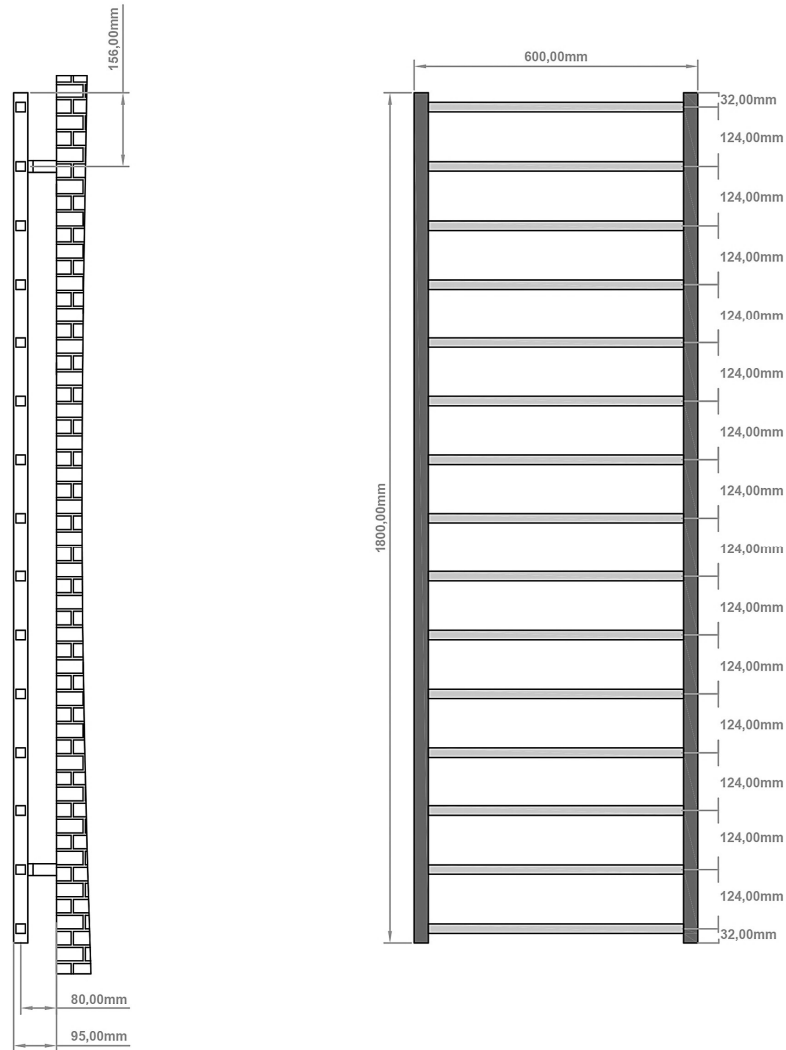

### General Information

Product:	89.1273
Description:	Tuscan Square Towel Rail 1800 x 600
Website Link:	<a href="#">(Click Here)</a>
Product Type:	Towel Rail
Brand:	Eastbrook Company
Colour:	Chrome
Material:	Mild Steel
Height (mm):	1800mm
Width (mm):	600mm
Net Weight (kg):	10.63kg
Product Range:	Tuscan Square

## Drawing

### Tuscan Square 1800 x 600mm. Technical Drawing

A SECTION

B SECTION

**Eastbrook**   
Eastbrook Road, Gloucester GL4 3DB  
Technical Helpline : 01452 317890  
Mon - Fri / 8am - 5pm  
Email : [technical@eastbrookco.com](mailto:technical@eastbrookco.com)