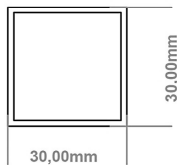

B SECTION

Eastbrook
Eastbrook Road, Gloucester GL4 3DB
Technical Helpline : 01452 317890
Mon - Fri / 8am - 5pm
Email : technical@eastbrookco.com