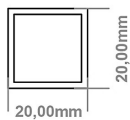

Eastbrook
Eastbrook Road, Gloucester GL4 3DB
Technical Helpline : 01452 317890
Mon - Fri / 8am - 5pm
Email : technical@eastbrookco.com