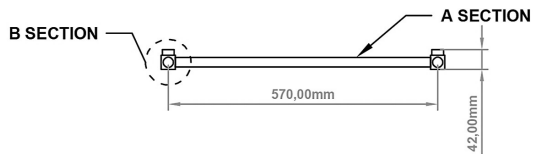

Drawing

Tuscan Square 1800 x 600mm. Technical Drawing

A SECTION

Eastbrook
Eastbrook Road, Gloucester GL4 3DB
Technical Helpline : 01452 317890
Mon - Fri / 8am - 5pm
Email : technical@eastbrookco.com