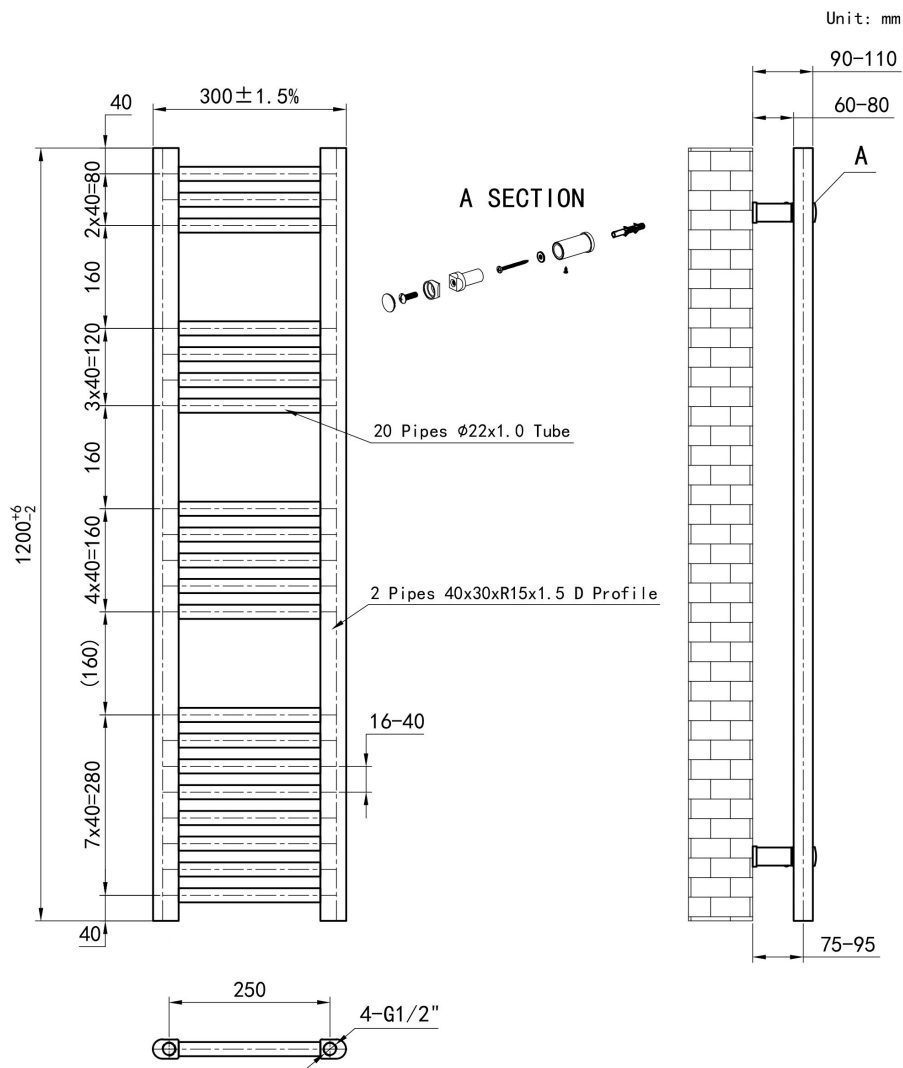

DATASHEET

Image

General Information

Product:	41.0088
Description:	Wendover Straight Multirail 1200 x 300
Website Link:	(Click Here)
Product Type:	Towel Rail
Brand:	Eastbrook Company
Colour:	Chrome
Material:	Mild Steel
Height (mm):	1200mm
Width (mm):	300mm
Net Weight (kg):	6.16kg
Product Range:	Wendover

Product Specifications

Warranty:	5 Year(s)
Supplied with fixings:	Yes
BTU $\Delta T50^{\circ}\text{C}$:	821
BTU $\Delta T60^{\circ}\text{C}$:	1051
Watts $\Delta T50^{\circ}\text{C}$:	241
Watts $\Delta T60^{\circ}\text{C}$:	308

Drawing

Wendover Straight 1200 x 300mm. Technical Drawing

Eastbrook 
Eastbrook Road, Gloucester GL4 3DB
Technical Helpline : 01452 317890
Mon - Fri / 8am - 5pm
Email : technical@eastbrookco.com