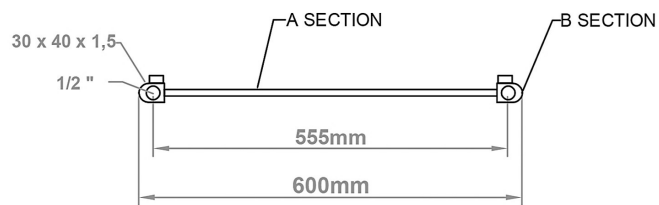

DATASHEET

Image

General Information

Product:	89.1299
Description:	Defford 800 x 600mm Towel Rail
Website Link:	(Click Here)
Product Type:	Towel Rail
Brand:	Eastbrook Company
Colour:	Chrome
Material:	Mild Steel
Height (mm):	800mm
Width (mm):	600mm
Net Weight (kg):	8.3kg
Product Range:	Defford

Product Specifications

Warranty:	5 Year(s)
Supplied with fixings:	Yes
BTU $\Delta T50^{\circ}\text{C}$:	763
BTU $\Delta T60^{\circ}\text{C}$:	976
Watts $\Delta T50^{\circ}\text{C}$:	224
Watts $\Delta T60^{\circ}\text{C}$:	286

Drawing

Defford 800 x 600mm. Technical Drawing

A SECTION

B SECTION

scale: 1/5

Eastbrook
Eastbrook Road, Gloucester GL4 3DB
Technical Helpline : 01452 317890
Mon - Fri / 8am - 5pm
Email : technical@eastbrookco.com