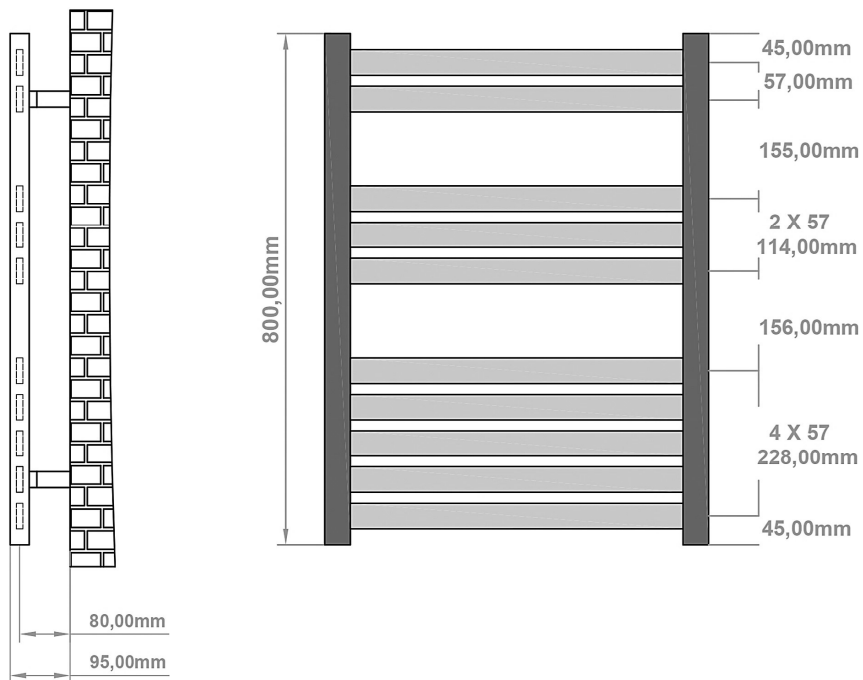

### General Information

Product:	89.1299
Description:	Defford 800 x 600mm Towel Rail
Website Link:	<a href="#">(Click Here)</a>
Product Type:	Towel Rail
Brand:	Eastbrook Company
Colour:	Chrome
Material:	Mild Steel
Height (mm):	800mm
Width (mm):	600mm
Net Weight (kg):	8.3kg
Product Range:	Defford

### Defford 800 x 600mm. Technical Drawing

A SECTION

B SECTION

scale: 1/5

**Eastbrook **  
Eastbrook Road, Gloucester GL4 3DB  
Technical Helpline : 01452 317890  
Mon - Fri / 8am - 5pm  
Email : [technical@eastbrookco.com](mailto:technical@eastbrookco.com)