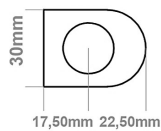

### General Information

Product:	89.1299
Description:	Defford 800 x 600mm Towel Rail
Website Link:	<a href="#">(Click Here)</a>
Product Type:	Towel Rail
Brand:	Eastbrook Company
Colour:	Chrome
Material:	Mild Steel
Height (mm):	800mm
Width (mm):	600mm
Net Weight (kg):	8.3kg
Product Range:	Defford

## Drawing

### Defford 800 x 600mm. Technical Drawing

A SECTION

B SECTION

scale: 1/5

**Eastbrook **  
Eastbrook Road, Gloucester GL4 3DB  
Technical Helpline : 01452 317890  
Mon - Fri / 8am - 5pm  
Email : [technical@eastbrookco.com](mailto:technical@eastbrookco.com)