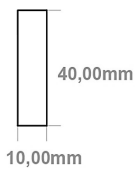

### General Information

Product:	89.1299
Description:	Defford 800 x 600mm Towel Rail
Website Link:	<a href="#">(Click Here)</a>
Product Type:	Towel Rail
Brand:	Eastbrook Company
Colour:	Chrome
Material:	Mild Steel
Height (mm):	800mm
Width (mm):	600mm
Net Weight (kg):	8.3kg
Product Range:	Defford

## Drawing

### Defford 800 x 600mm. Technical Drawing

A SECTION

B SECTION

scale: 1/5

**Eastbrook **  
Eastbrook Road, Gloucester GL4 3DB  
Technical Helpline : 01452 317890  
Mon - Fri / 8am - 5pm  
Email : [technical@eastbrookco.com](mailto:technical@eastbrookco.com)