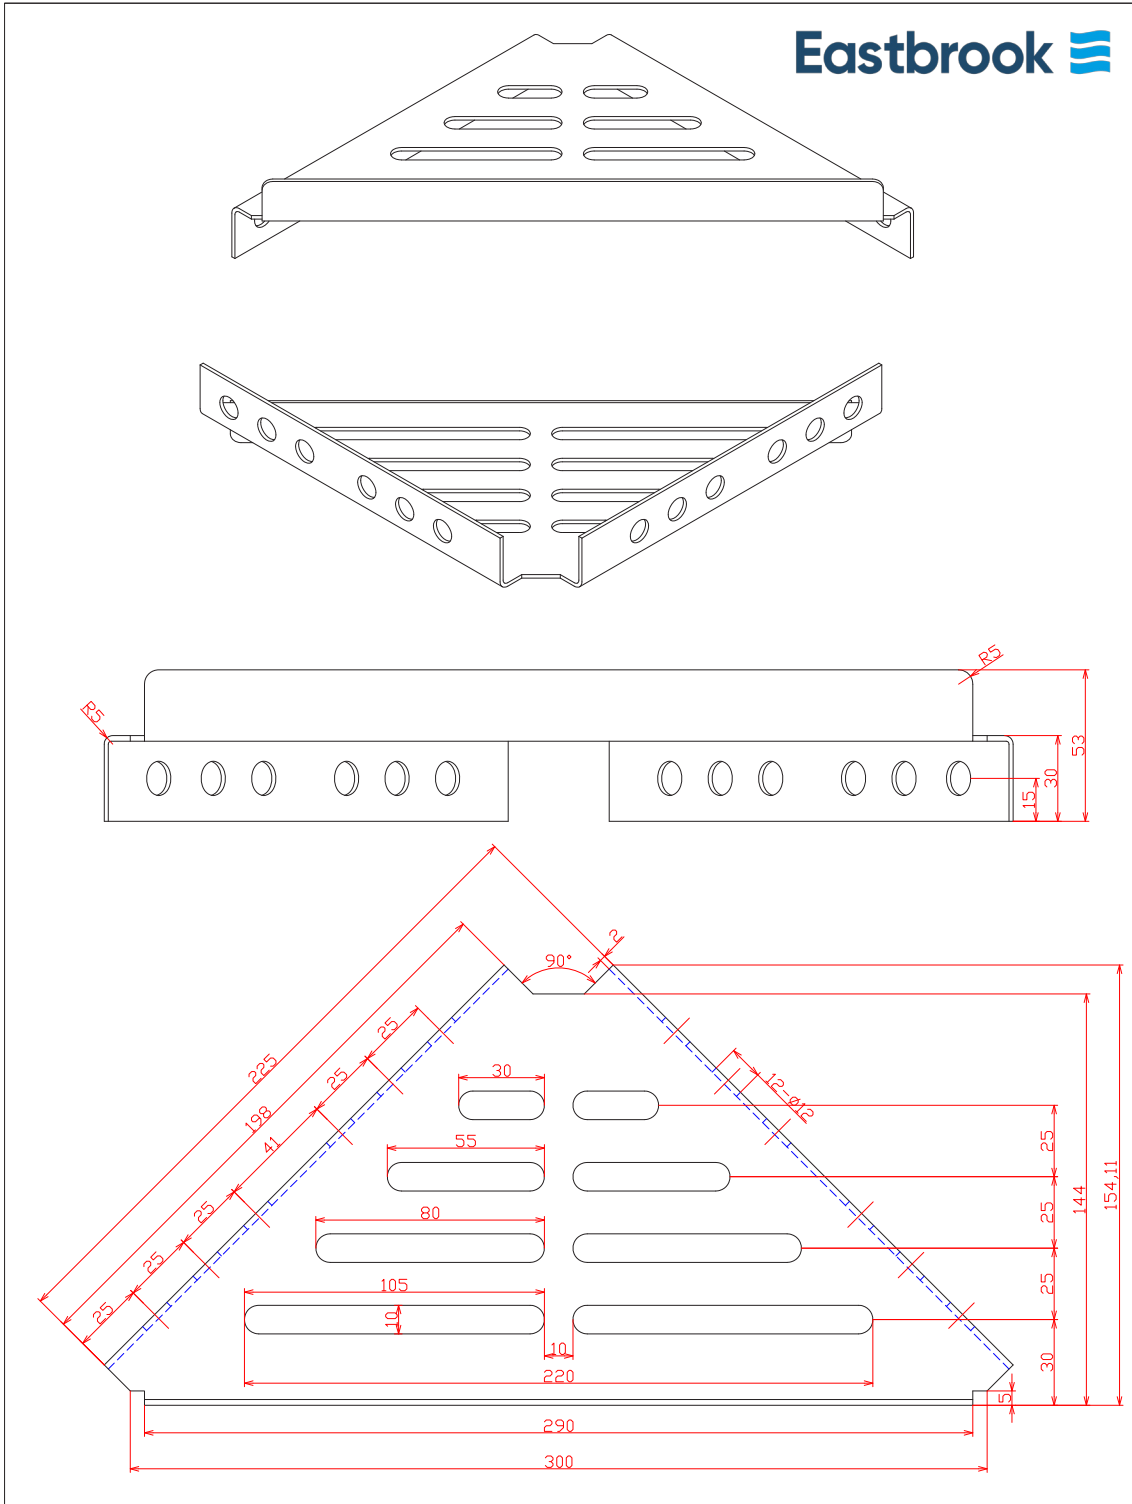

### Image

### General Information

Product:	52.603
Description:	Tile Grout Shelf
Product Type:	Shelves
Brand:	Eastbrook Company
Colour:	Brushed Brass
Material:	Brass
Height (mm):	53mm
Width (mm):	300mm
Length (mm):	154.11mm
Net Weight (kg):	0.55kg
Product Range:	Shelves and Baskets

### Product Specifications

Warranty:	5 Year(s)
Finish:	Brushed

**Drawing**

Material		Weight	550g	Scale	1:2	Item No.	
Finish				Date	2025.12.06	Spec.	