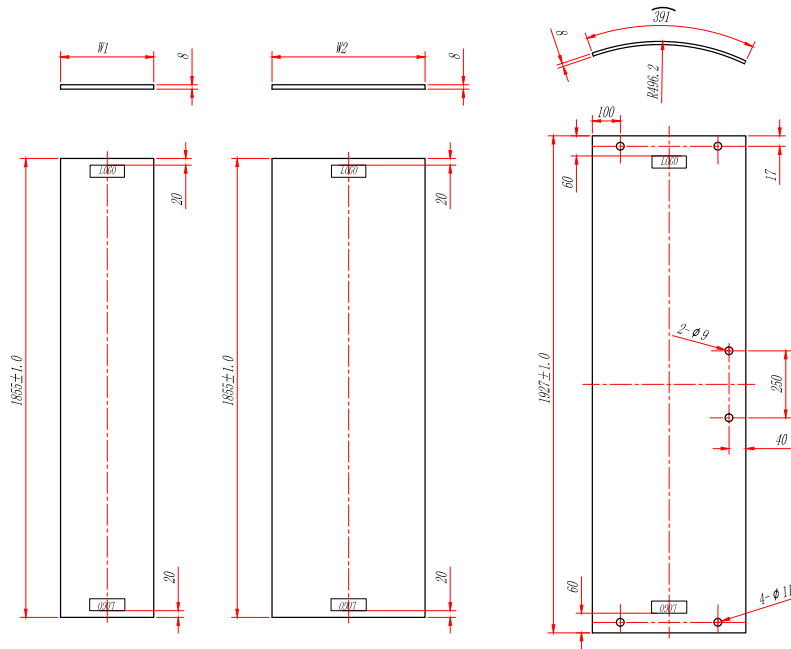

DATASHEET

Image

General Information

Product:	69.0068
Description:	Corniche easy clean offset quad 1200x900mm
Website Link:	(Click Here)
Product Type:	Offset Quad Shower Enclosures
Brand:	Eastbrook Company
Colour:	Chrome
Material:	Tempered Glass
Height (mm):	1950mm
Width (mm):	900mm
Length (mm):	1200mm
Net Weight (kg):	79.5kg
Product Range:	Corniche

Product Specifications

Warranty:	10 Year(s)
Door opening (mm):	460mm
Easy Clean glass:	Yes
Finish:	Polished
Frameless:	No
Glass Thickness (mm):	8mm
Glass type:	Clear Glass
Waste Included:	No
Adjustment (mm):	1170-1200 x 870-900mm
Enclosure Size:	1200x900

Drawing

Dimension	Fixed glass(W1)	Fixed glass(W2)
900X1200X1950	274mm	574mm
900X1000X1950	274mm	374mm
800X1200X1950	174mm	574mm
800X1000X1950	174mm	374mm
760X1000X1950	134mm	374mm
800X900X1950	174mm	274mm
760X900X1950	134mm	274mm