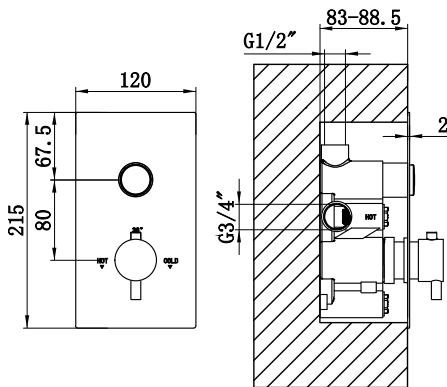

DATASHEET

Image

General Information

Product:	93.0092
Description:	Square Concealed Ther.Single Push But.Shower Valve
Website Link:	(Click Here)
Product Type:	Shower Valve
Brand:	Eastbrook Company
Colour:	Smooth Black
Material:	Brass valve body, Backplate powder coated steel
Height (mm):	215mm
Width (mm):	120mm
Length (mm):	123mm
Net Weight (kg):	2.02kg

Product Specifications

Warranty:	3 Year(s)
Finish:	Matt
Waste Included:	No
Supplied with fixings:	Yes
Mounting:	Wall
Flow rate Litres/Min (1.0 bar):	11
Flow rate Litres/Min (2.0 bar):	16.2
Flow rate Litres/Min (3.0 bar):	20
Minimum Bar Pressure re-	1

Drawing

Notice

Step 1: recommended installation depth for the concealed valve body.

Step 2: Before installing the cover plate to the wall please lubricate the Orings with silicone grease (or similar) to prevent scratching during fitting. Then apply clear silicone sealant around the back edge of the cover plate and carefully press into the position (please insert the hole for the thermostatic handle first and at the same time adjusting the plate to suit the hole for the press buttons).