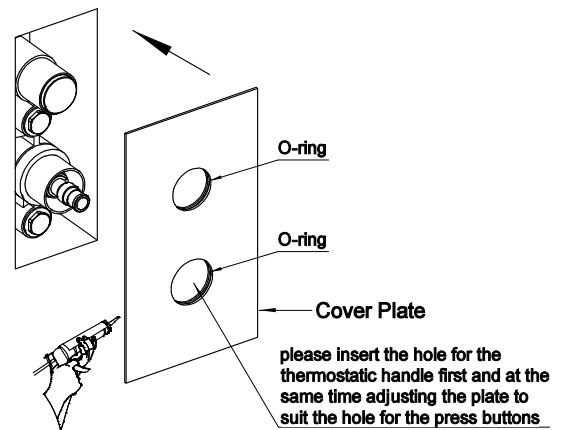

DATASHEET

Image

General Information

Product:	93.0092
Description:	Square Concealed Ther.Single Push But.Shower Valve
Website Link:	(Click Here)
Product Type:	Shower Valve
Brand:	Eastbrook Company
Colour:	Smooth Black
Material:	Brass valve body, Backplate powder coated steel
Height (mm):	215mm
Width (mm):	120mm
Length (mm):	123mm
Net Weight (kg):	2.02kg

Product Specifications

Warranty:	3 Year(s)
Finish:	Matt
Waste Included:	No
Supplied with fixings:	Yes
Mounting:	Wall
Flow rate Litres/Min (1.0 bar):	11
Flow rate Litres/Min (2.0 bar):	16.2
Flow rate Litres/Min (3.0 bar):	20
Minimum Bar Pressure re-	1

Drawing

Notice

Step 1: recommended installation depth for the concealed valve body.

Step 2: Before installing the cover plate to the wall please lubricate the Orings with silicone grease (or similar) to prevent scratching during fitting. Then apply clear silicone sealant around the back edge of the cover plate and carefully press into the position (please insert the hole for the thermostatic handle first and at the same time adjusting the plate to suit the hole for the press buttons).