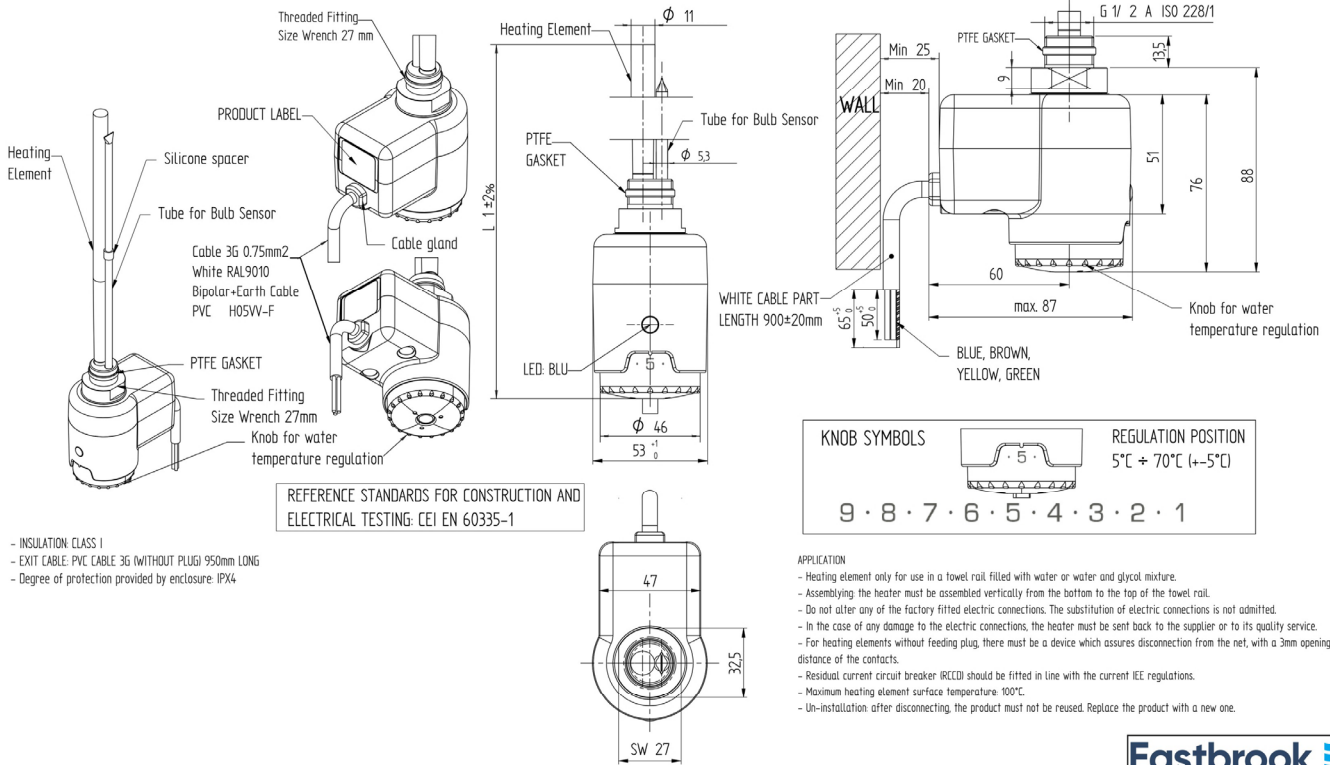

Drawing

Type E Element - Chrome Technical Drawing

Eastbrook
Eastbrook Road, Gloucester GL4 3DB
Technical Helpline : 01452 317890
Mon - Fri / 8am - 5pm
Email : technical@eastbrookco.com