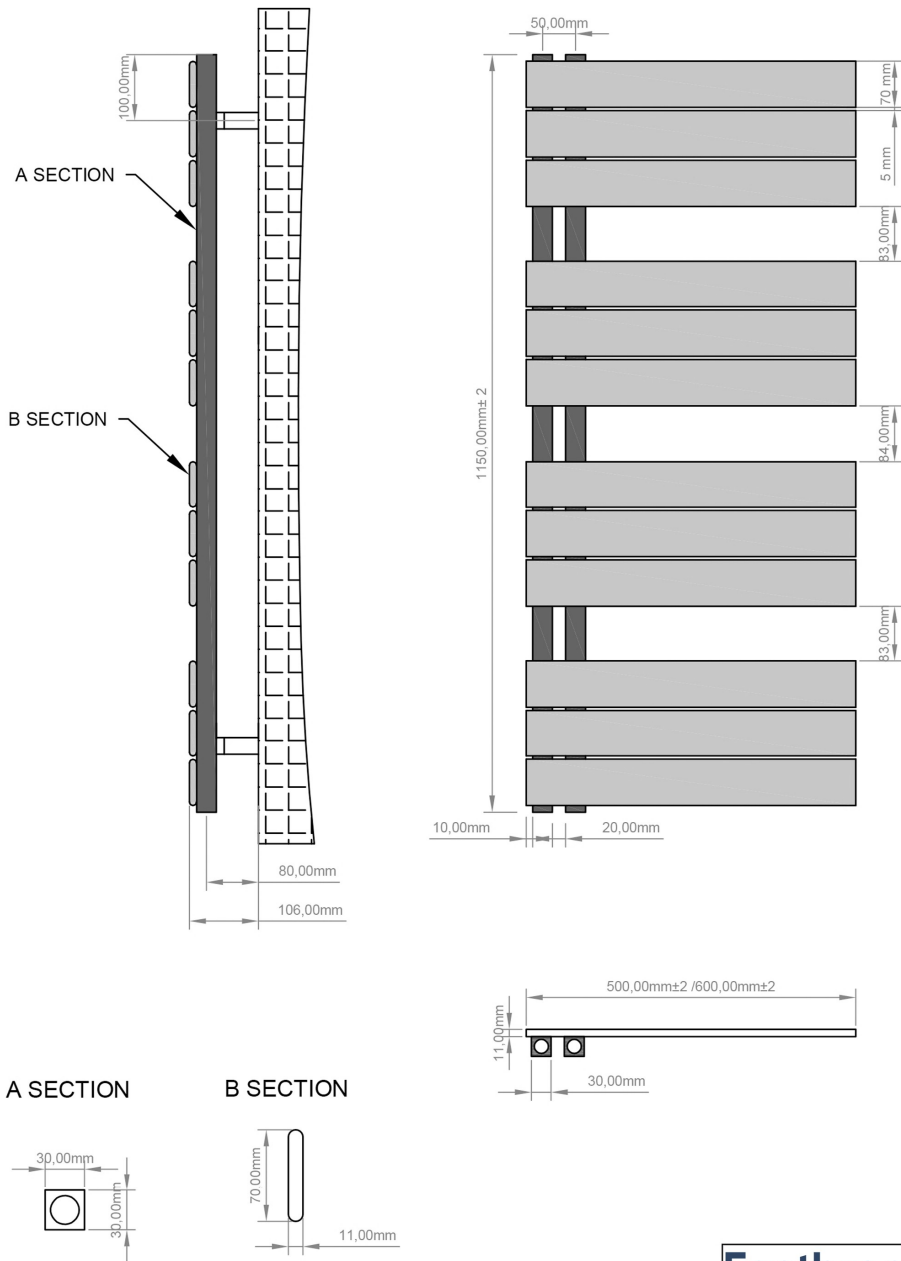

DATASHEET

Image

General Information

Product:	89.0617
Description:	Helmsley 1150 x 600 Towel Rail
Website Link:	(Click Here)
Product Type:	Towel Rail
Brand:	Eastbrook Company
Colour:	Matt White
Material:	Mild Steel
Height (mm):	1150mm
Width (mm):	600mm
Net Weight (kg):	15.52kg
Product Range:	Helmsley

Product Specifications

Warranty:	5 Year(s)
Supplied with fixings:	Yes
BTU $\Delta T50^{\circ}\text{C}$:	1874
BTU $\Delta T60^{\circ}\text{C}$:	2399
Watts $\Delta T50^{\circ}\text{C}$:	550
Watts $\Delta T60^{\circ}\text{C}$:	703

Drawing

Helmsley 1150 x 500/600mm. Technical Drawing

A SECTION

B SECTION

scale:1/2

Eastbrook 
Eastbrook Road, Gloucester GL4 3DB
Technical Helpline : 01452 317890
Mon - Fri / 8am - 5pm
Email : technical@eastbrookco.com