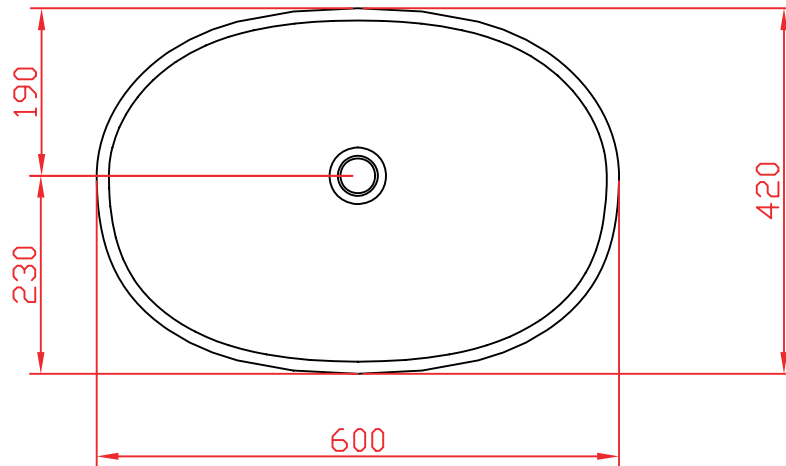

# Northbrook

T H E \* L U X U R Y \* R A N G E

Eastbrook Road, Gloucester GL4 3DB

Technical Helpline 01452 317 890

Email [Technical@eastbrookco.com](mailto:Technical@eastbrookco.com)

Weight 8KG

This item is subject to a 0.6% tolerance

**Piave Sit On Basin 600MM 95.024**

Recommended Hole