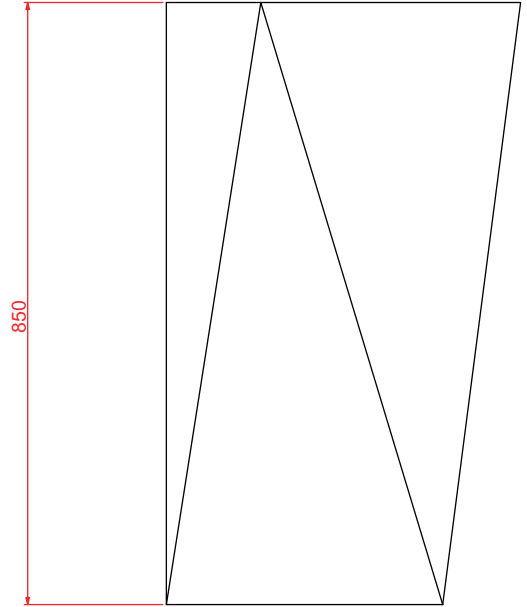

Northbrook

THE ♦ LUXURY ♦ RANGE

Eastbrook Road, Gloucester GL4 3DB

Technical Helpline: 01452 317890

Email: Technical@eastbrookco.com

Weight 30KG

This item is subject to a 0.6% tolerance

Conca Freestanding back to wall basin 95.116

Right side View

Front View

View from above

Wall Side

Wall Side