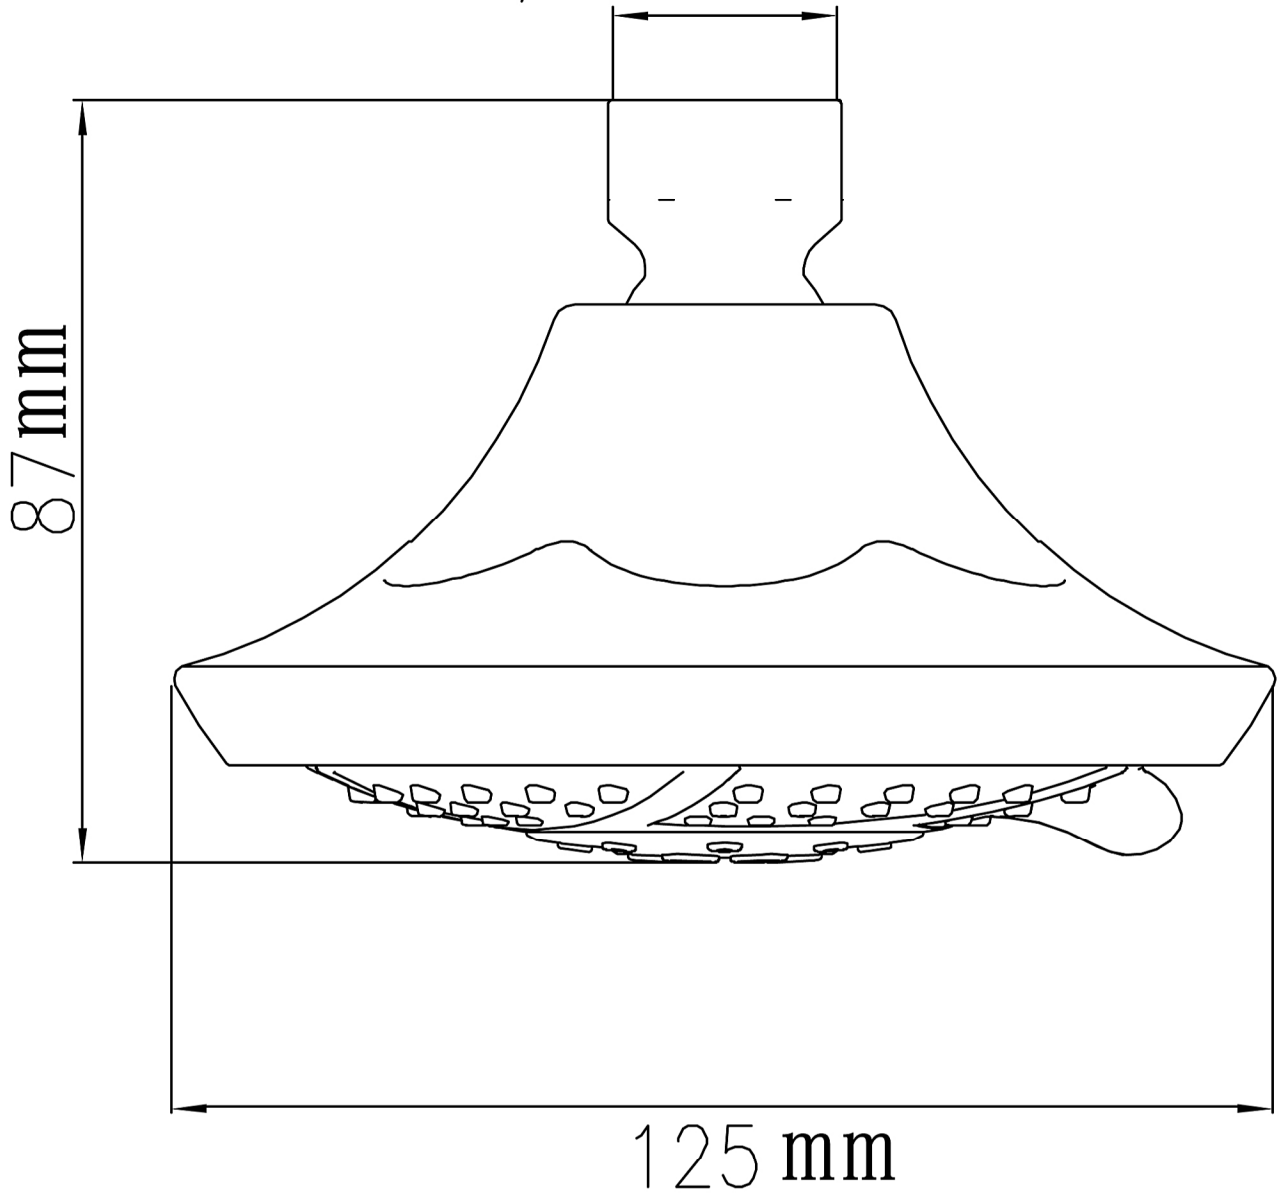

1/2-14NPSM

Eastbrook Road, Gloucester GL4 3DB  
Technical Helpline : 01452 317890  
Mon - Fri / 8am - 5pm  
Email : [technical@eastbrookco.com](mailto:technical@eastbrookco.com)