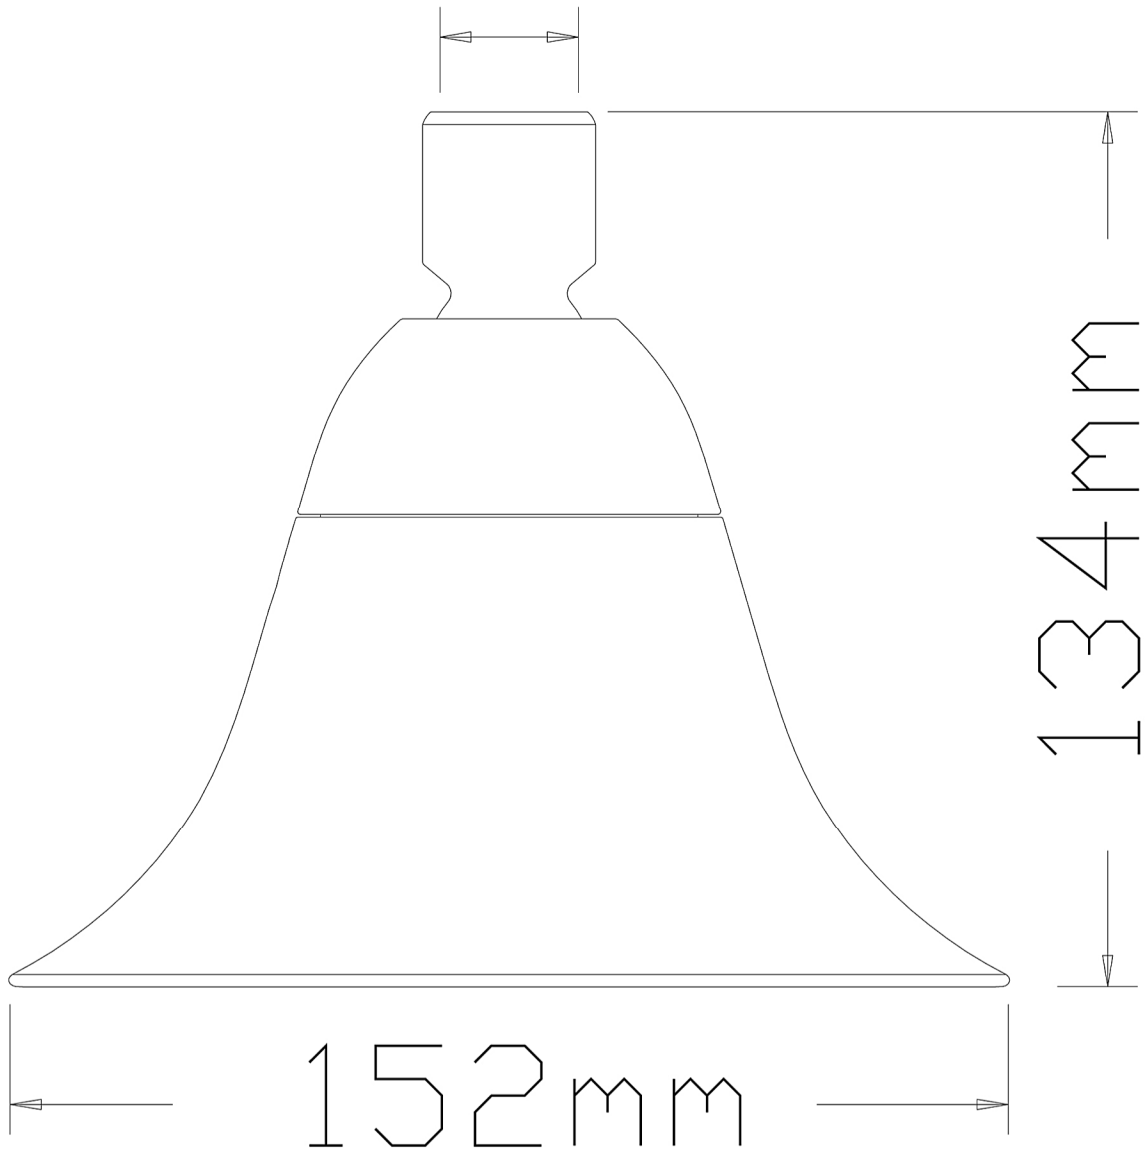

G1/2"

Eastbrook Road, Gloucester GL4 3DB  
Technical Helpline : 01452 317890  
Mon - Fri / 8am - 5pm  
Email : [technical@eastbrookco.com](mailto:technical@eastbrookco.com)