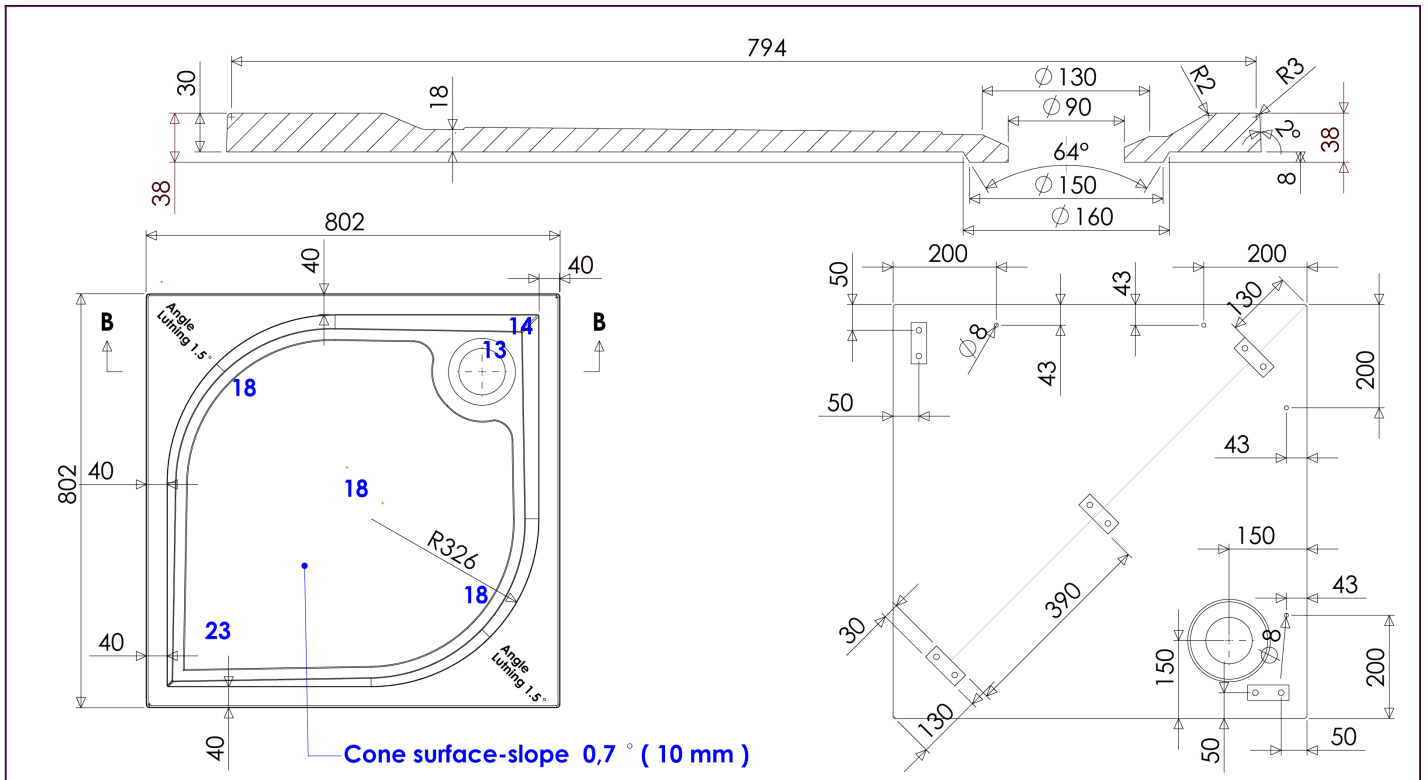

Drawing

Tolerance length	+3/-0 mm
Tolerance length granite	+1,5/-1,5 mm
Tolerance plane bending	+3/-3 mm

Order	
Rating	1:14