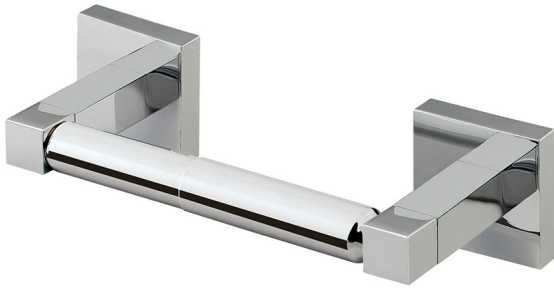

### Image

### General Information

Product:	52.107
Description:	Rimini spindle roll holder
Website Link:	<a href="#">(Click Here)</a>
Product Type:	Spindle Toilet Roll Holder
Brand:	Eastbrook Company
Colour:	Chrome
Material:	Solid Brass
Height (mm):	53mm
Width (mm):	210mm
Net Weight (kg):	1kg
Product Range:	Rimini