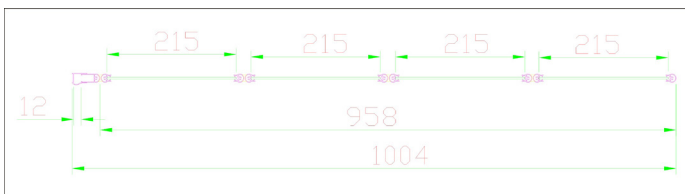

### General Information

Product:	58.761
Description:	Volente 1000 4 fold screen
Product Type:	Bath Screen
Brand:	Eastbrook Company
Colour:	Brushed Brass
Material:	Tempered Glass
Height (mm):	1400mm
Width (mm):	1000mm
Length (mm):	5mm
Net Weight (kg) (kg):	11kg
Product Range:	Designer Screens