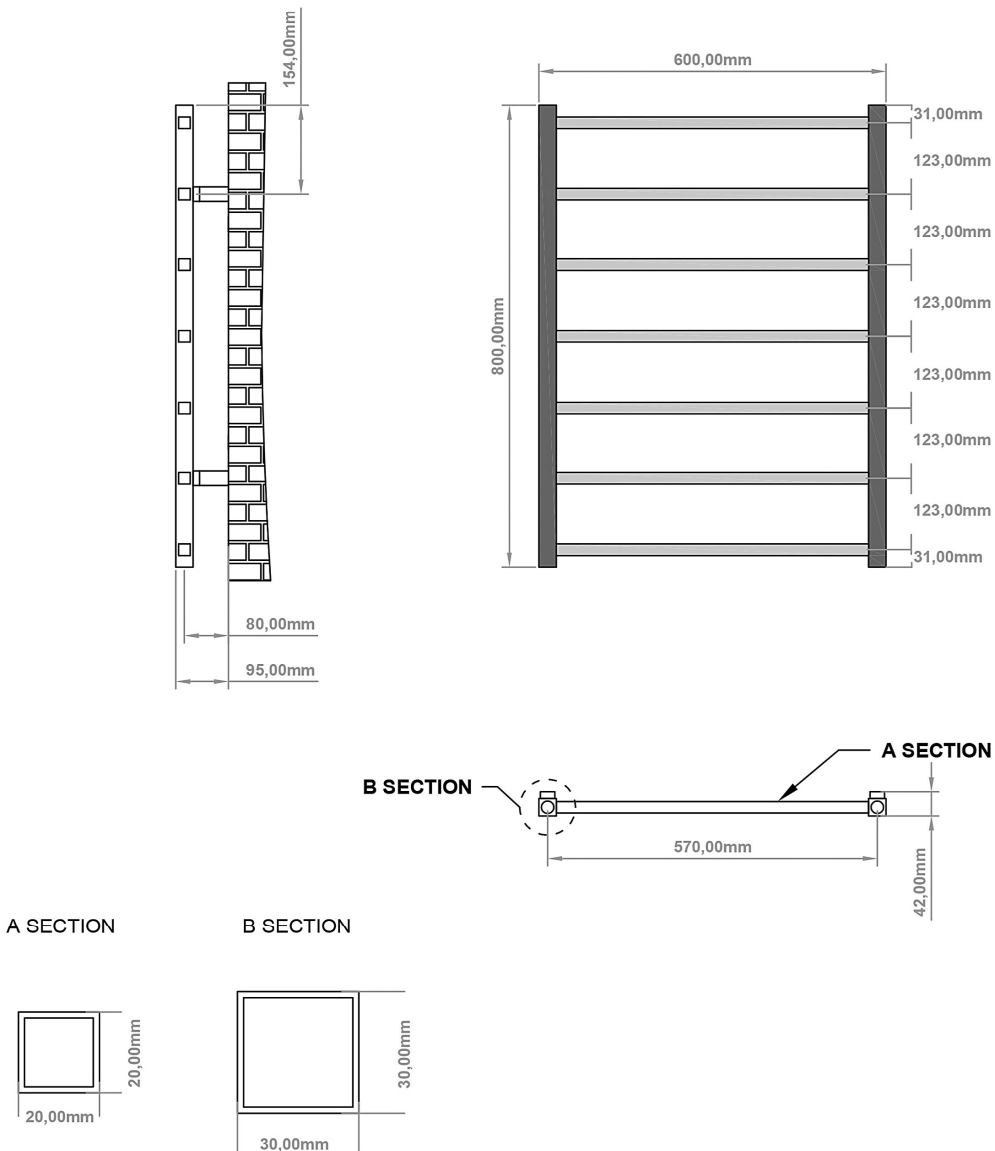

DATASHEET

Image

General Information

Product:	89:1251
Description:	Tuscan Square Towel Rail 800 x 600
Website Link:	(Click Here)
Product Type:	Towel Rail
Brand:	Eastbrook Company
Colour:	Matt Grey
Material:	Mild Steel
Height (mm):	800mm
Width (mm):	600mm
Net Weight (kg):	5.12kg
Product Range:	Tuscan Square

Drawing

Tuscan Square 800 x 600mm. Technical Drawing

Eastbrook 
Eastbrook Road, Gloucester GL4 3DB
Technical Helpline : 01452 317890
Mon - Fri / 8am - 5pm
Email : technical@eastbrookco.com