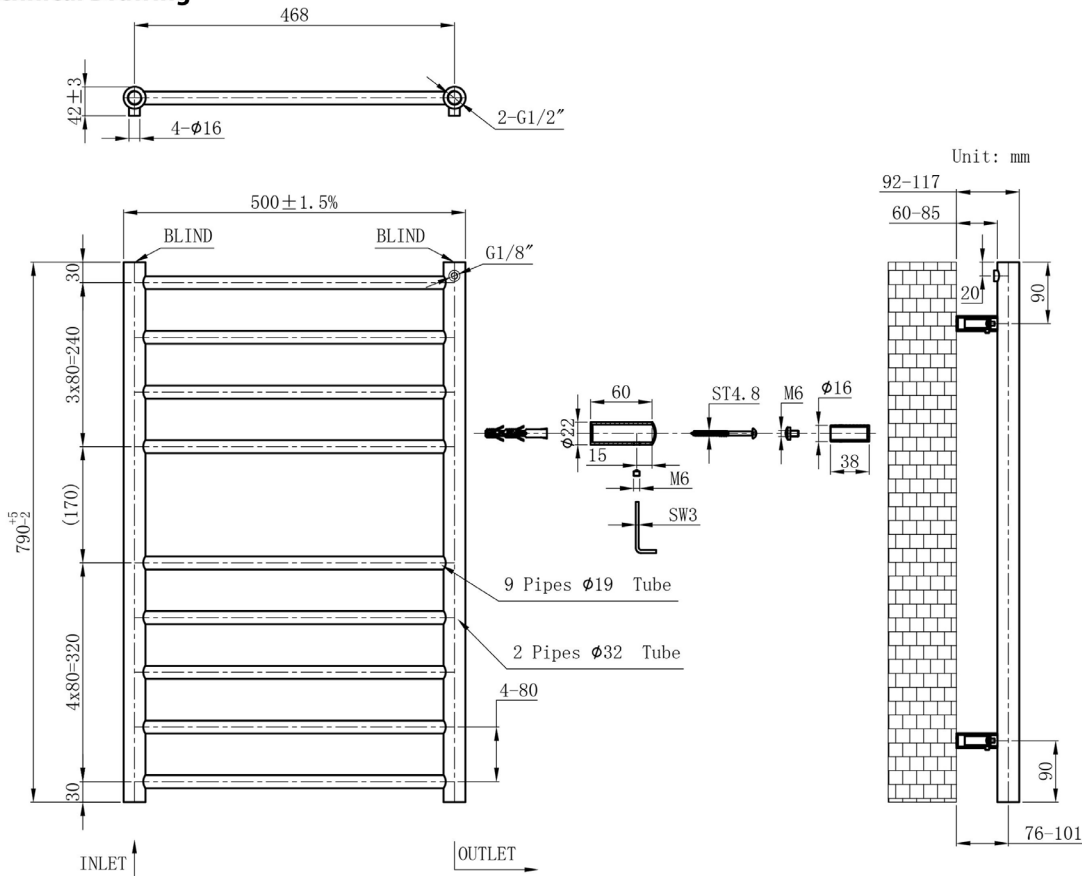

DATASHEET

Image

General Information

Product:	41.0880
Description:	Violla II 790 x 500 Stainless Steel Towel Rail
Brand:	Eastbrook Company
Colour:	Mirror Polished
Height (mm):	790mm
Width (mm):	500mm
Net Weight (kg):	3.42kg
Product Range:	Violla II

Product Specifications

Finish:	Polished
BTU $\Delta T50^{\circ}\text{C}$:	587
BTU $\Delta T60^{\circ}\text{C}$:	744
Watts $\Delta T50^{\circ}\text{C}$:	172
Watts $\Delta T60^{\circ}\text{C}$:	218

Drawing

**Violla II 790 x 500mm. Stainless Steel Polished
 Technical Drawing**

Eastbrook 
 Eastbrook Road, Gloucester GL4 3DB
 Technical Helpline : 01452 317890
 Mon - Fri / 8am - 5pm
 Email : technical@eastbrookco.com