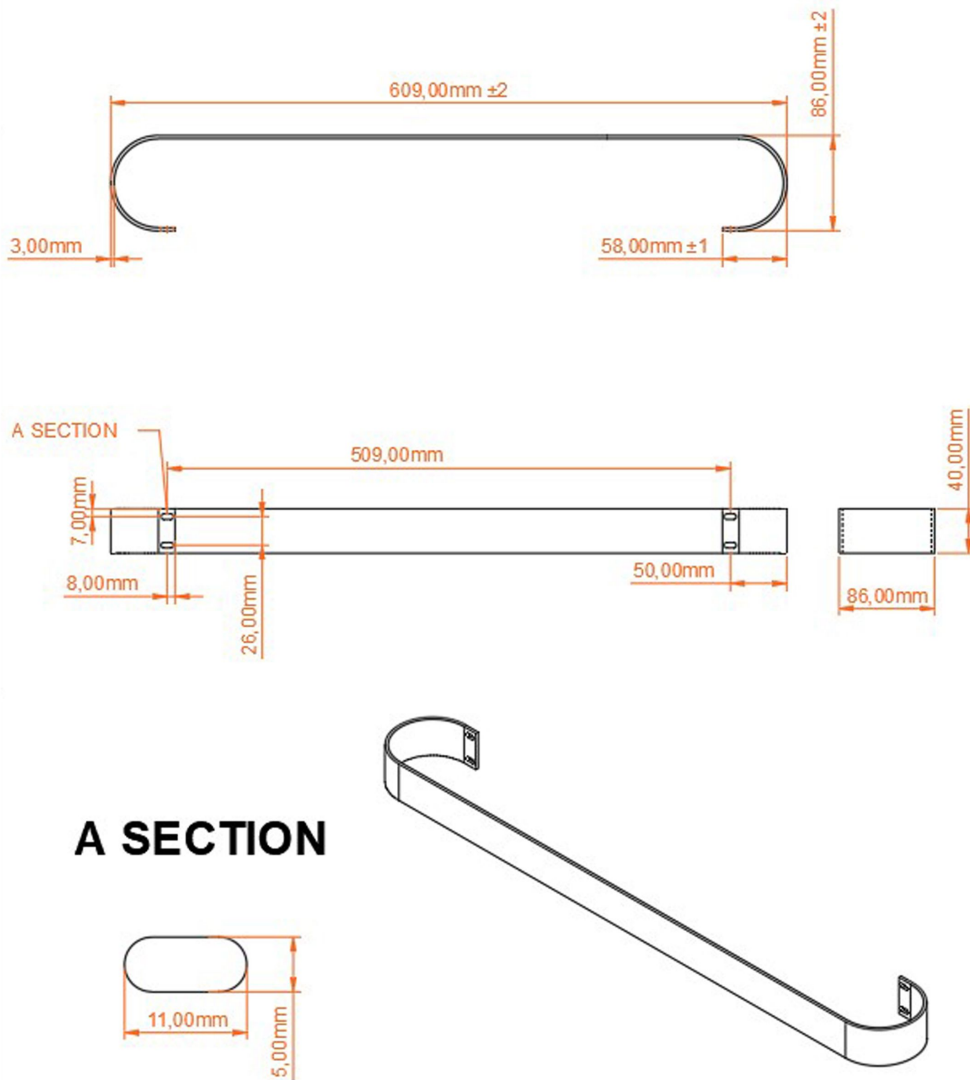

DATASHEET

Image

General Information

Product:	89.0491
Description:	Malmesbury Towel Hanger 565mm
Website Link:	(Click Here)
Product Type:	Towel Hanger
Brand:	Eastbrook Company
Colour:	Matt Cappuccino
Material:	Mild Steel
Width (mm):	565mm
Net Weight (kg):	0.747kg
Product Range:	Malmesbury

Product Specifications

Warranty:	1 Year(s)
-----------	-----------

Drawing

Malmesbury Standard Towel Hanger 565mm. Technical Drawing

Eastbrook 
Eastbrook Road, Gloucester GL4 3DB
Technical Helpline : 01452 317890
Mon - Fri / 8am - 5pm
Email : technical@eastbrookco.com