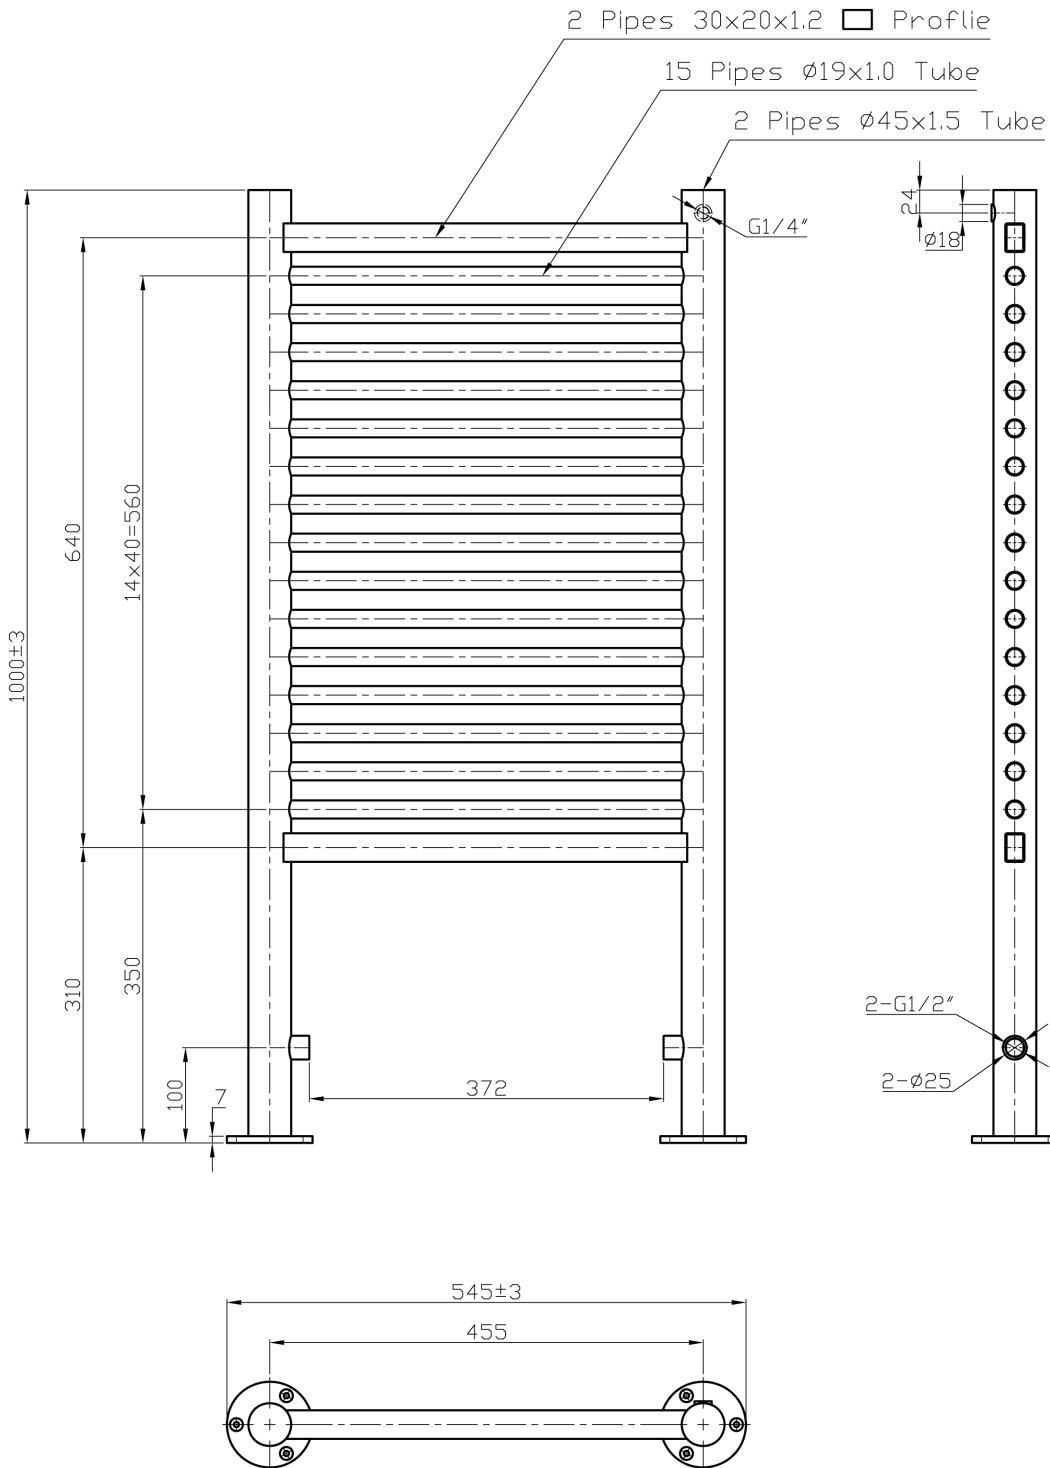

Drawing

Eastbrook Road, Gloucester GL4 3DB
Technical Helpline: 01452 317890
email: technical@eastbrookco.com