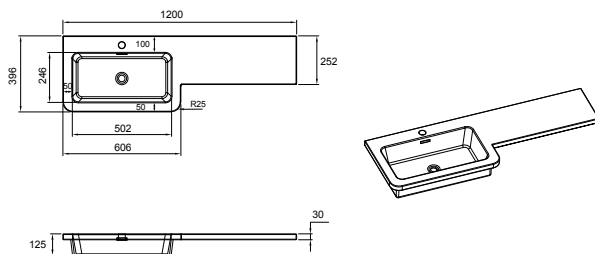

DATASHEET

Image

General Information

Product:	37.2078
Description:	Chaddesley 120cm Polymarble BasinTop LH
Product Type:	Combination Unit Basin Top
Brand:	Eastbrook Company
Colour:	White
Height (mm):	125mm
Width (mm):	1200mm
Length (mm):	396mm
Net Weight (kg) (kg):	14.5kg
Product Range:	Chaddesley

Product Specifications

Warranty:	2 Year(s)
Overflow present:	Yes
Compatible Tap Types:	Deck Mounted
Pre-drilled tap holes:	Yes
Number of Tap holes:	1

Drawing

Chaddesley 120cm Polymarble Basin Top LH (37.2078)