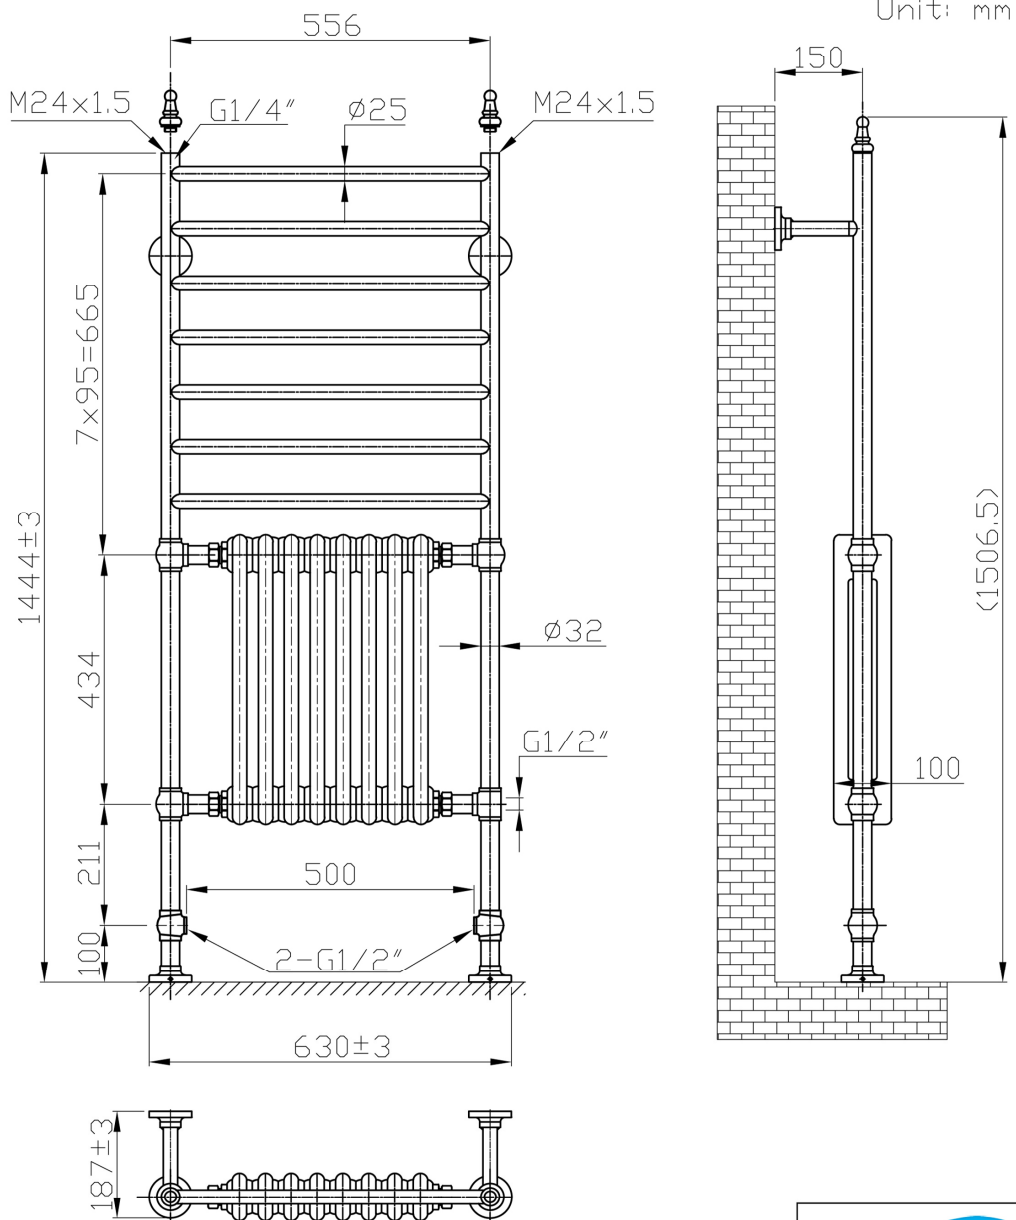

DATASHEET

Image

General Information

Product:	41.1004
Description:	Thames 1444 x 630
Website Link:	(Click Here)
Product Type:	Towel Rail
Brand:	Eastbrook Company
Colour:	Chrome/Gloss White
Material:	Mild Steel
Height (mm):	1444mm
Width (mm):	630mm
Net Weight (kg):	19.2kg
Product Range:	Thames

Product Specifications

Warranty:	5 Year(s)
Supplied with fixings:	Yes
Orientation:	Floor Standing
BTU $\Delta T50^{\circ}\text{C}$:	2518
BTU $\Delta T60^{\circ}\text{C}$:	3224
Watts $\Delta T50^{\circ}\text{C}$:	739
Watts $\Delta T60^{\circ}\text{C}$:	945

Drawing

41.1004 Thames technical drawing

The **TRADITIONAL** Range

Tappings : 500mm.
 Tappings from wall : 150mm.
 Distance from wall : 187mm.

This product should be fitted by a fully qualified installer.