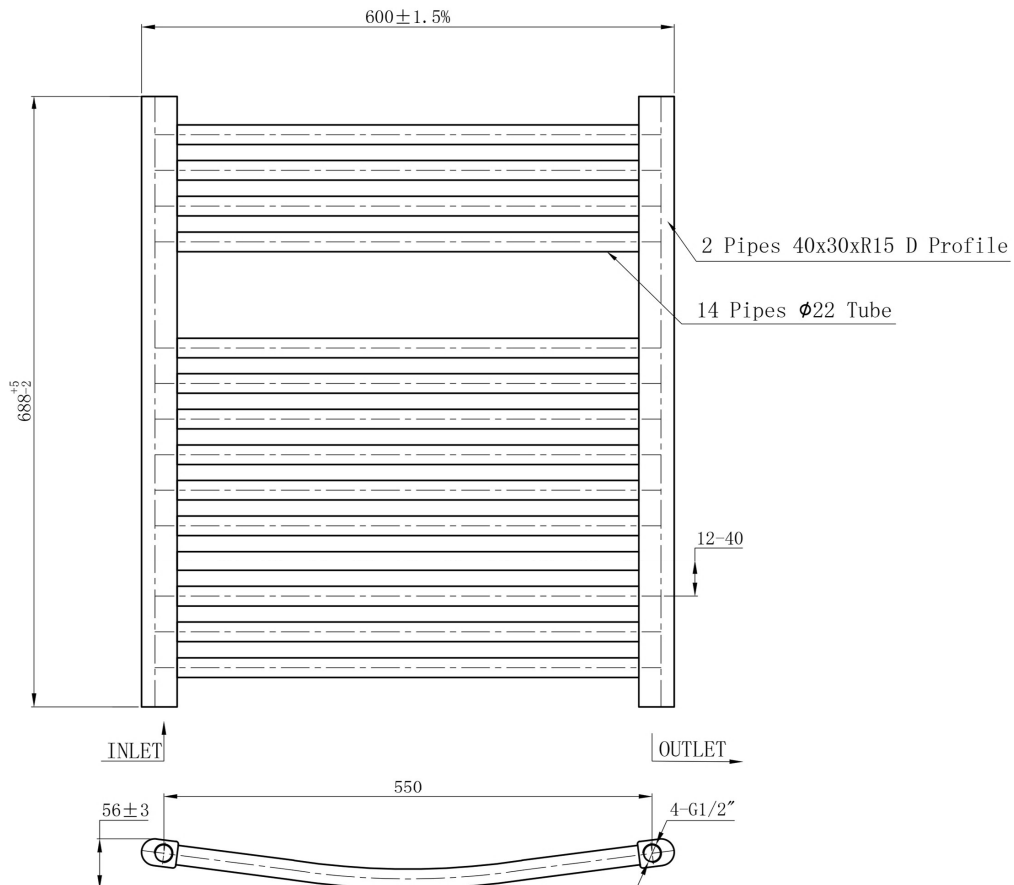

### General Information

Product:	41.0300
Description:	Curved Biava Multirail 688 x 600
Website Link:	<a href="#">(Click Here)</a>
Product Type:	Towel Rail
Brand:	Eastbrook Company
Colour:	Gloss White
Material:	Mild Steel
Height (mm):	688mm
Width (mm):	600mm
Net Weight (kg):	6.22kg
Product Range:	Biava Multirail

### Biava Multirail Curved 688 x 600mm. Technical Drawing

**Eastbrook**   
Eastbrook Road, Gloucester GL4 3DB  
Technical Helpline : 01452 317890  
Mon - Fri / 8am - 5pm  
Email : [technical@eastbrookco.com](mailto:technical@eastbrookco.com)