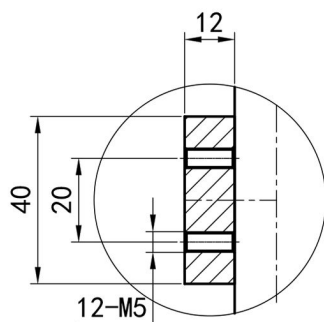

Derwent Dry Element Aluminium Radiator 1800x404mm. Technical Drawing

Unit: mm

Eastbrook 
 Eastbrook Road, Gloucester GL4 3DB
 Technical Helpline : 01452 317890
 Mon - Fri / 8am - 5pm
 Email : technical@eastbrookco.com