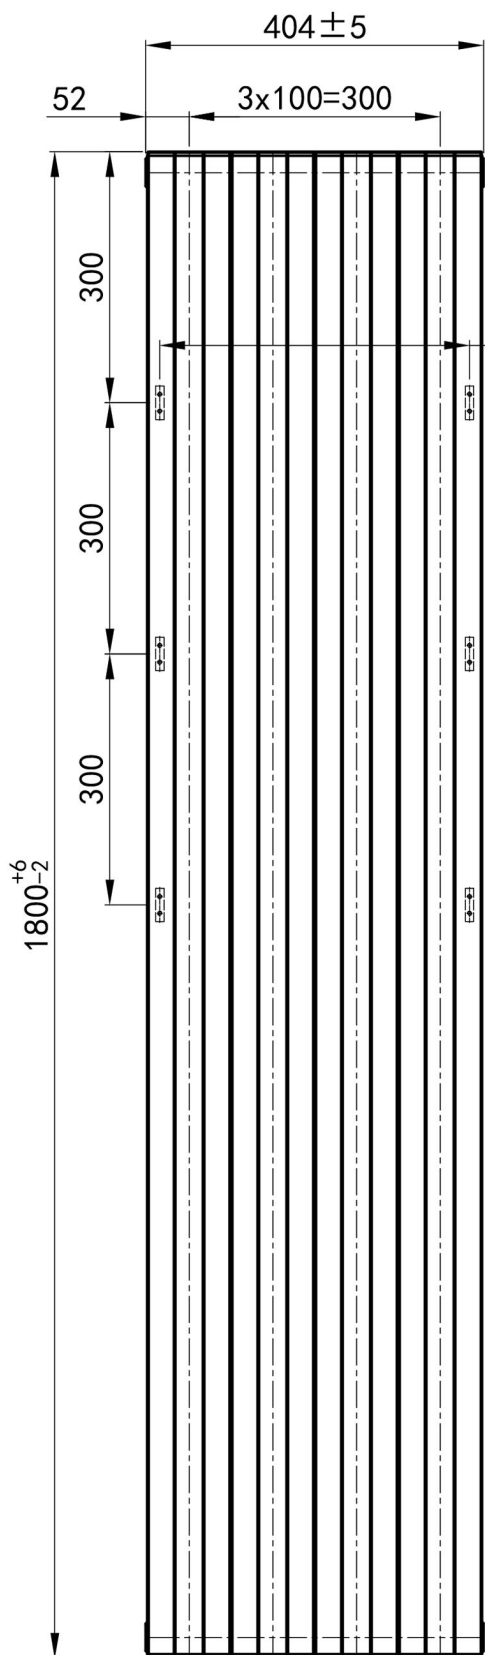

Derwent Dry Element Aluminium Radiator 1800x404mm. Technical Drawing

Unit: mm

Eastbrook 
 Eastbrook Road, Gloucester GL4 3DB
 Technical Helpline : 01452 317890
 Mon - Fri / 8am - 5pm
 Email : technical@eastbrookco.com