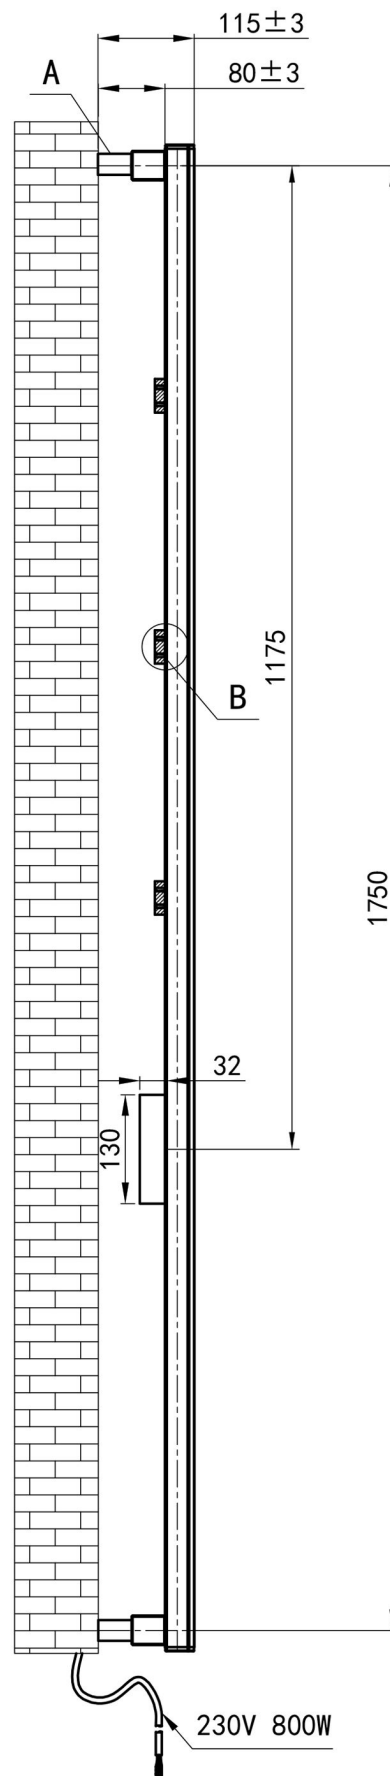

Derwent Dry Element Aluminium Radiator 1800x404mm. Technical Drawing

Unit: mm

Eastbrook 
 Eastbrook Road, Gloucester GL4 3DB
 Technical Helpline : 01452 317890
 Mon - Fri / 8am - 5pm
 Email : technical@eastbrookco.com