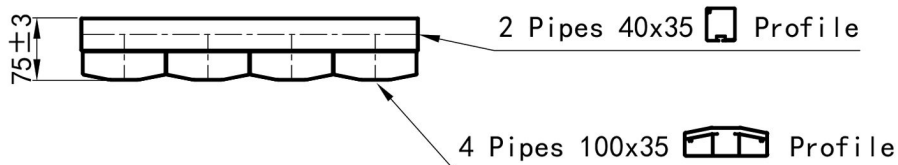

Derwent Dry Element Aluminium Radiator 1800x404mm. Technical Drawing

Unit: mm

Eastbrook 
 Eastbrook Road, Gloucester GL4 3DB
 Technical Helpline : 01452 317890
 Mon - Fri / 8am - 5pm
 Email : technical@eastbrookco.com