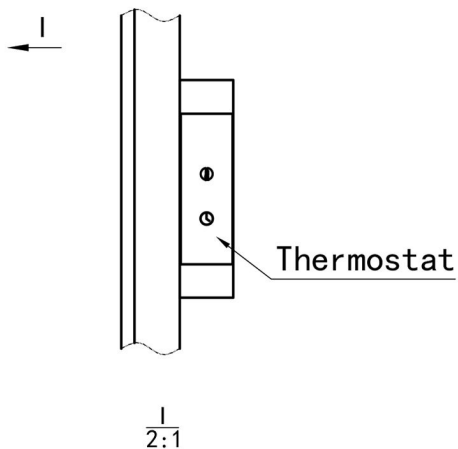

Derwent Dry Element Aluminium Radiator 1800x404mm. Technical Drawing

Unit: mm

Eastbrook 
 Eastbrook Road, Gloucester GL4 3DB
 Technical Helpline : 01452 317890
 Mon - Fri / 8am - 5pm
 Email : technical@eastbrookco.com