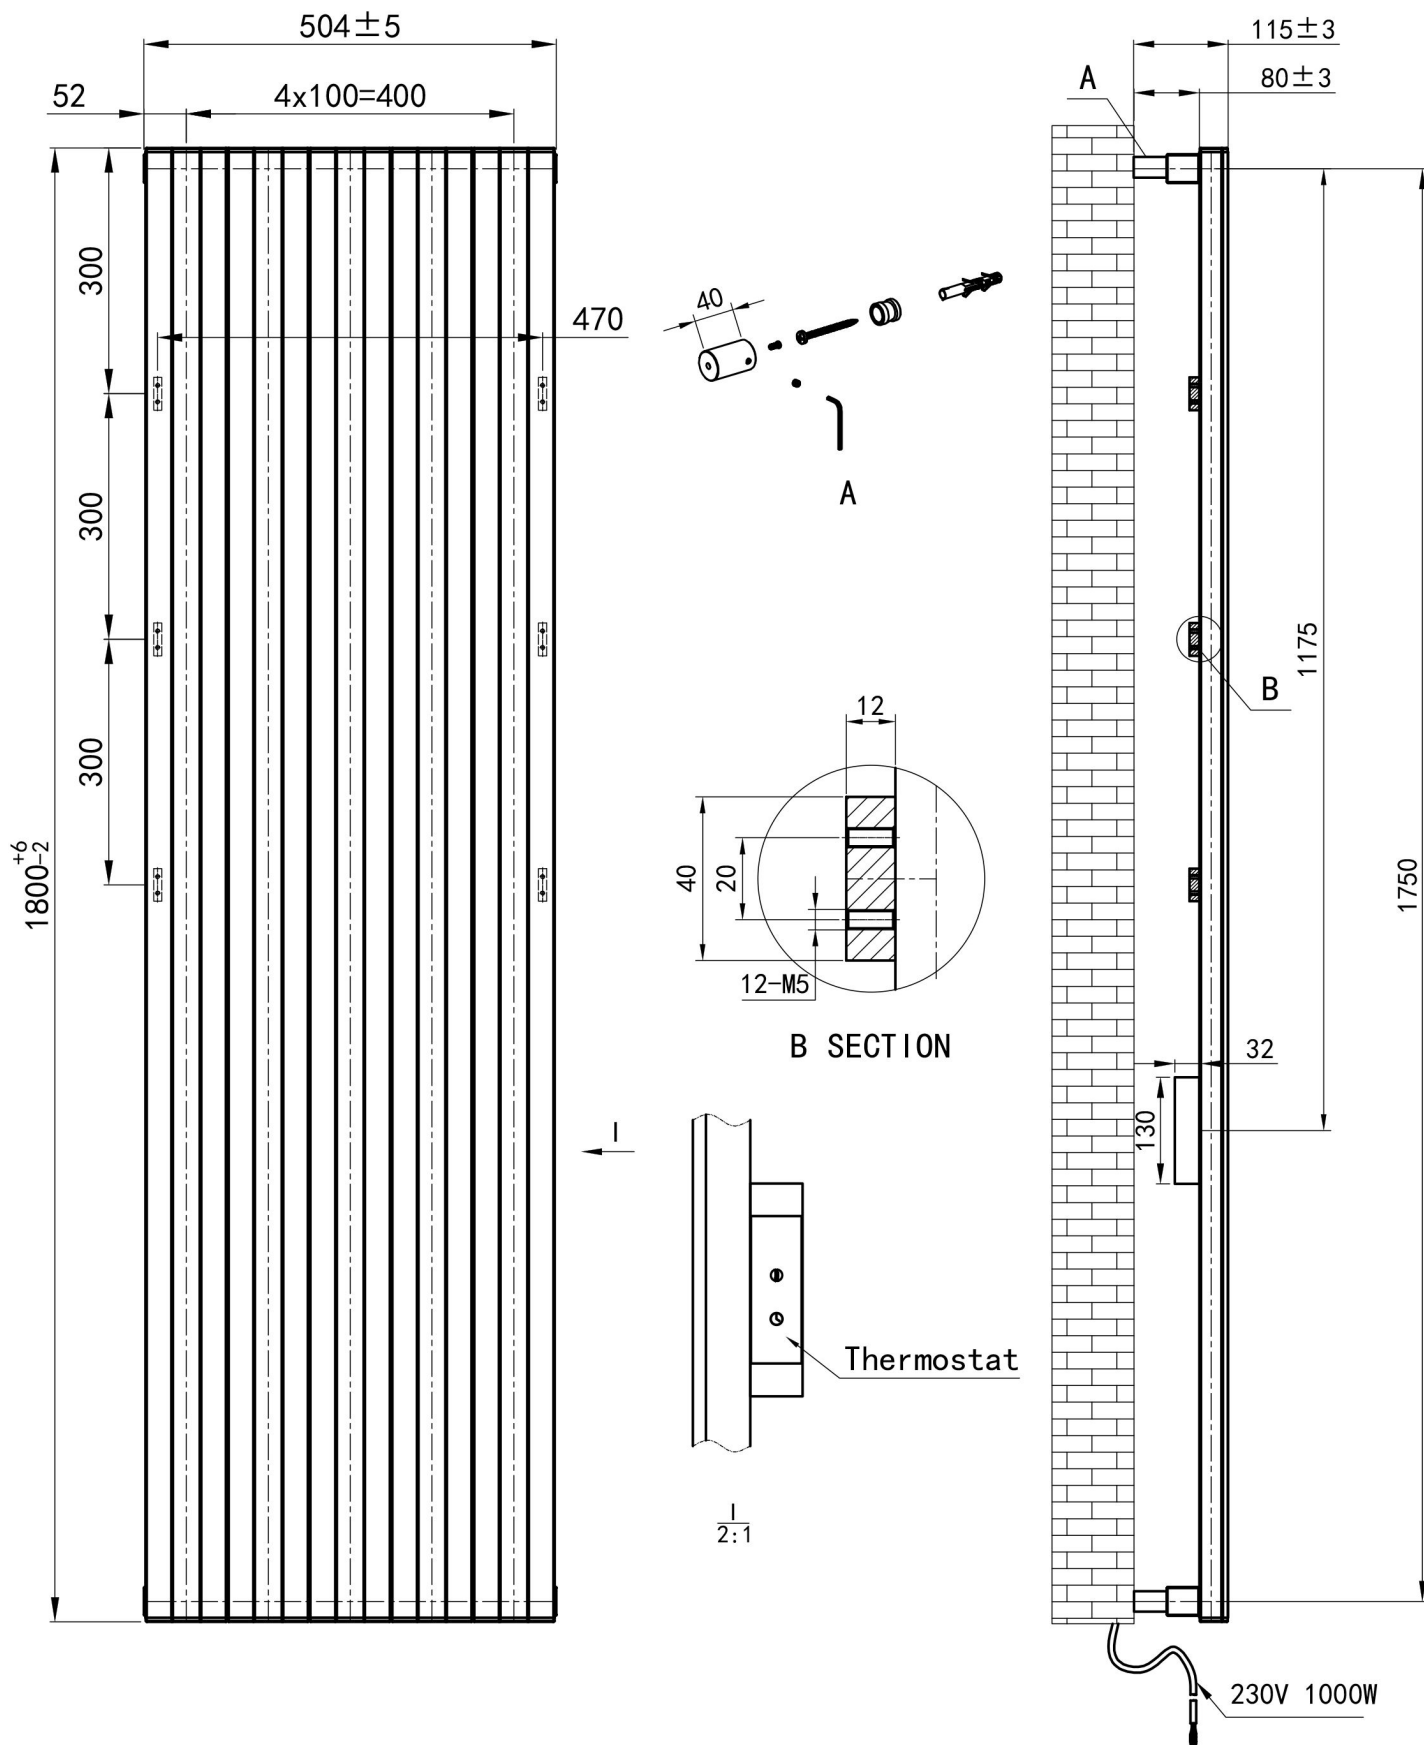

Derwent Dry Element Aluminium Radiator 1800x504mm. Technical Drawing

Unit: mm

Eastbrook 

Eastbrook Road, Gloucester GL4 3DB
 Technical Helpline : 01452 317890
 Mon - Fri / 8am - 5pm
 Email : technical@eastbrookco.com