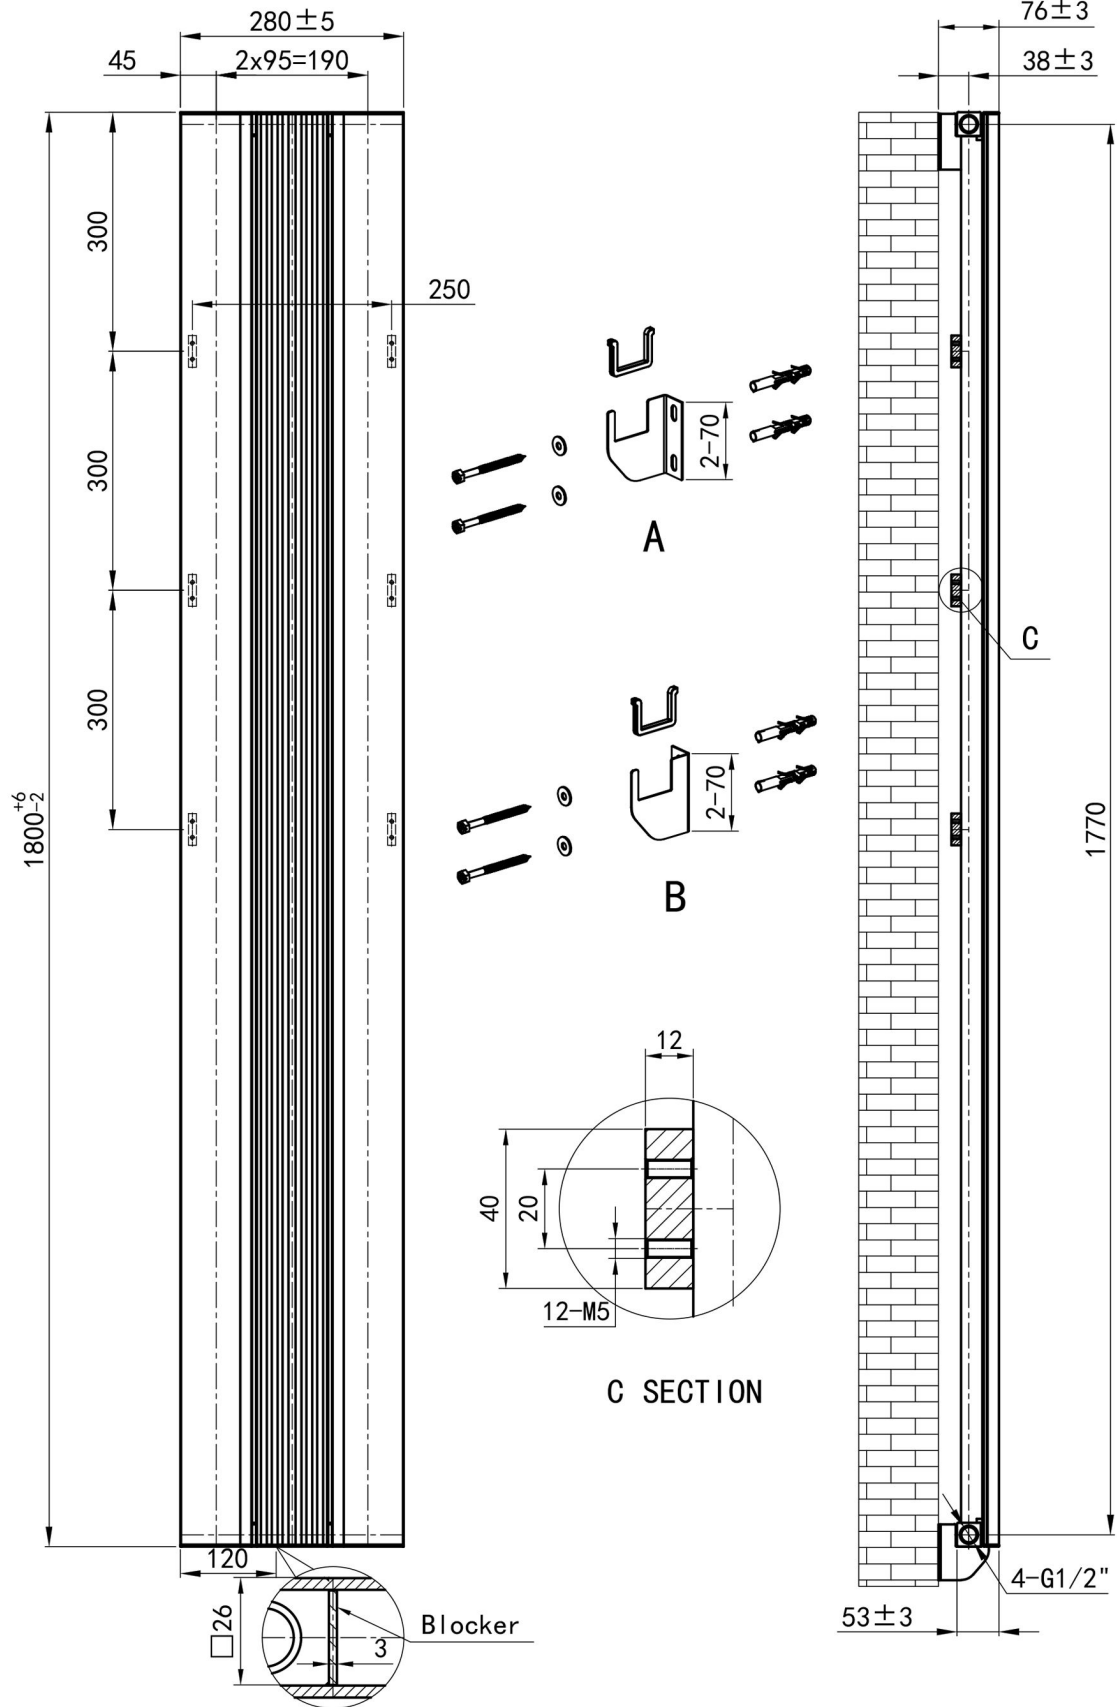

Trent Vertical Aluminium Radiator 1800x280mm.

Technical Drawing

Unit: mm

Eastbrook 

Eastbrook Road, Gloucester GL4 3DB
 Technical Helpline : 01452 317890
 Mon - Fri / 8am - 5pm
 Email : technical@eastbrookco.com