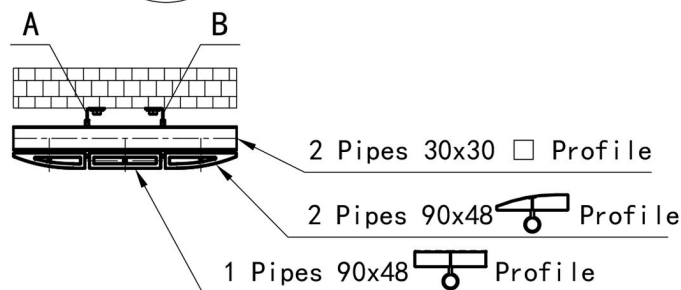

Trent Vertical Aluminium Radiator 1800x280mm.

Technical Drawing

Unit: mm

Eastbrook 

Eastbrook Road, Gloucester GL4 3DB
 Technical Helpline : 01452 317890
 Mon - Fri / 8am - 5pm
 Email : technical@eastbrookco.com