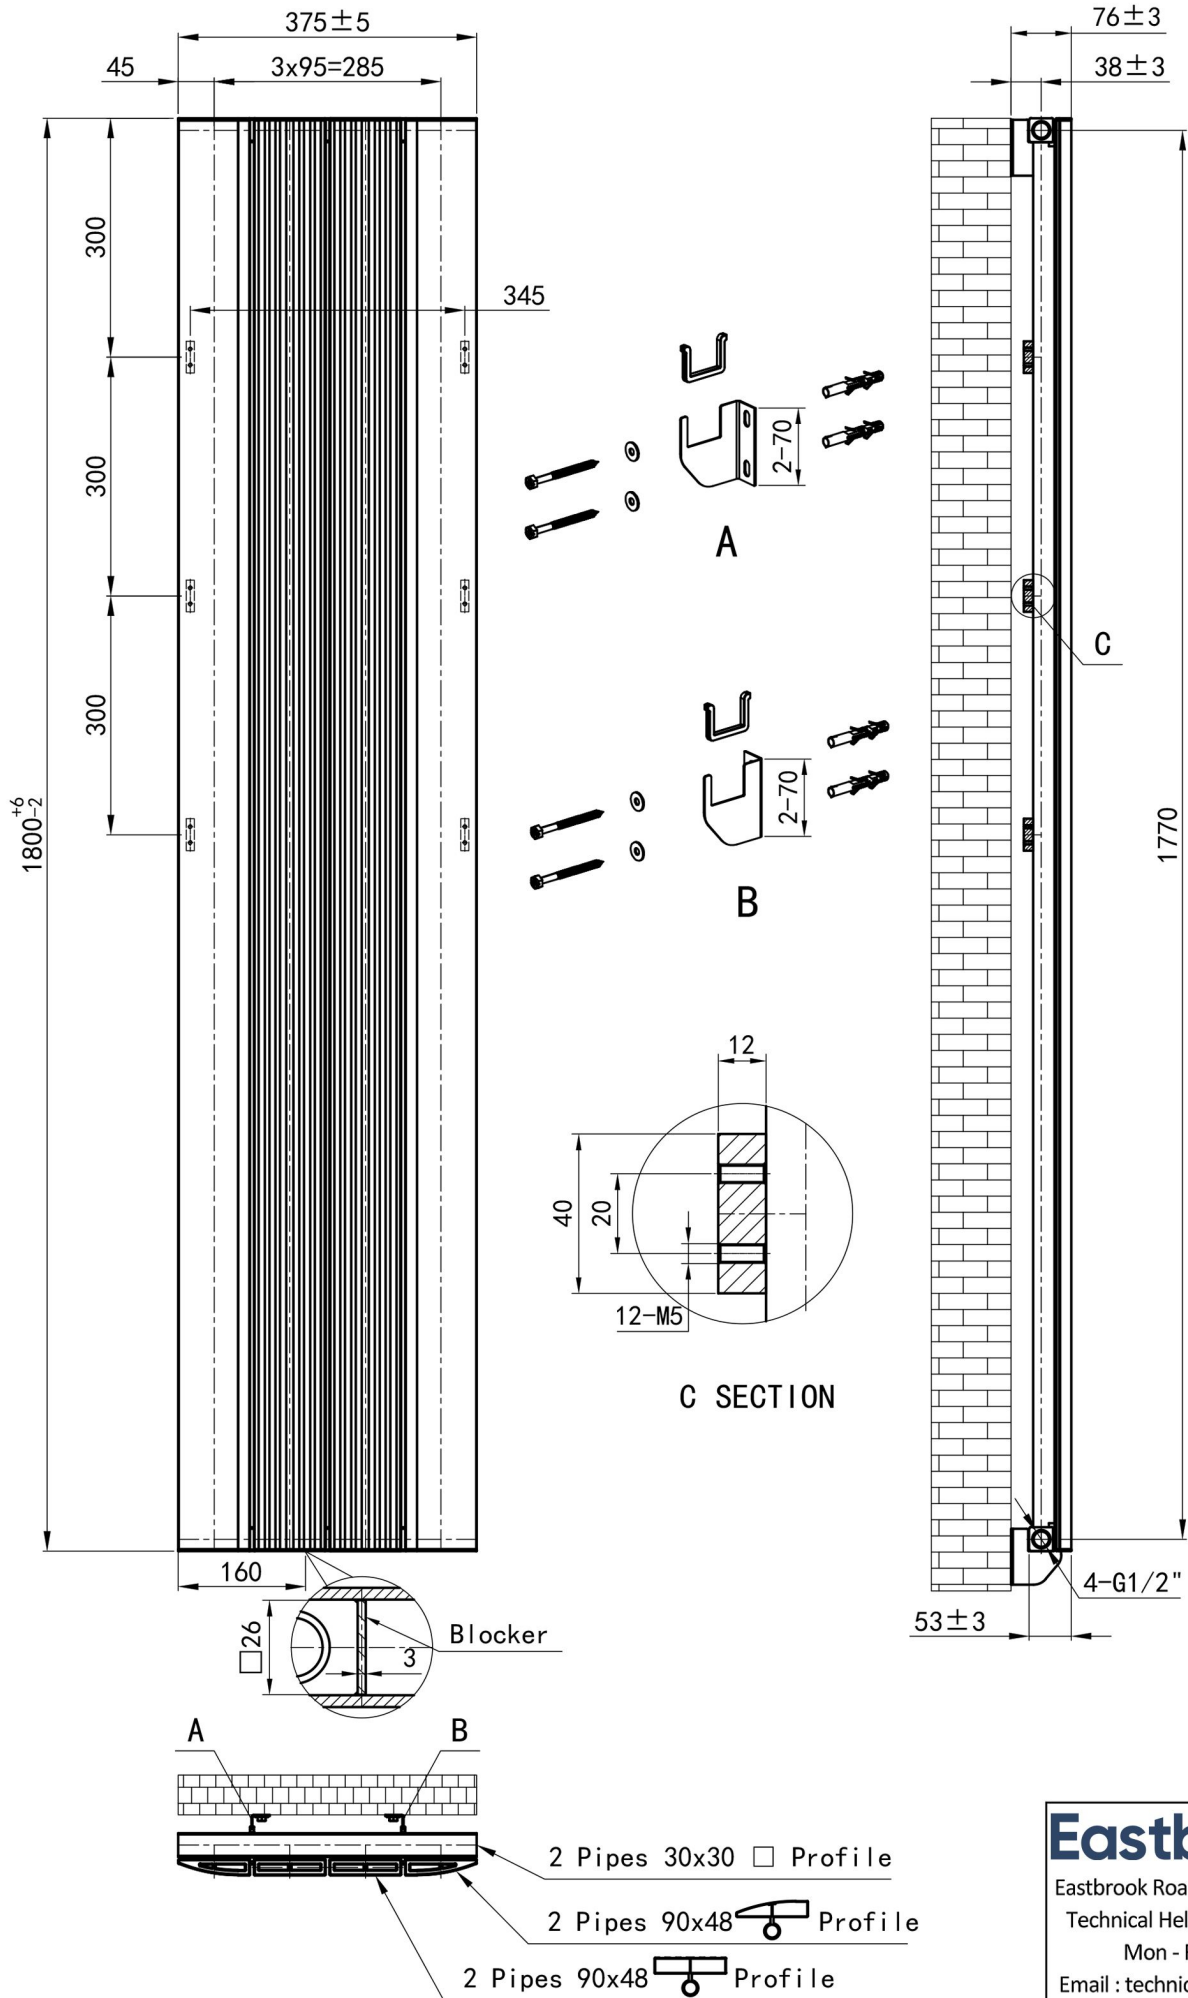

# Trent Vertical Aluminium Radiator 1800x375mm.

## Technical Drawing

Unit: mm

**Eastbrook** 

Eastbrook Road, Gloucester GL4 3DB  
 Technical Helpline : 01452 317890  
 Mon - Fri / 8am - 5pm  
 Email : technical@eastbrookco.com