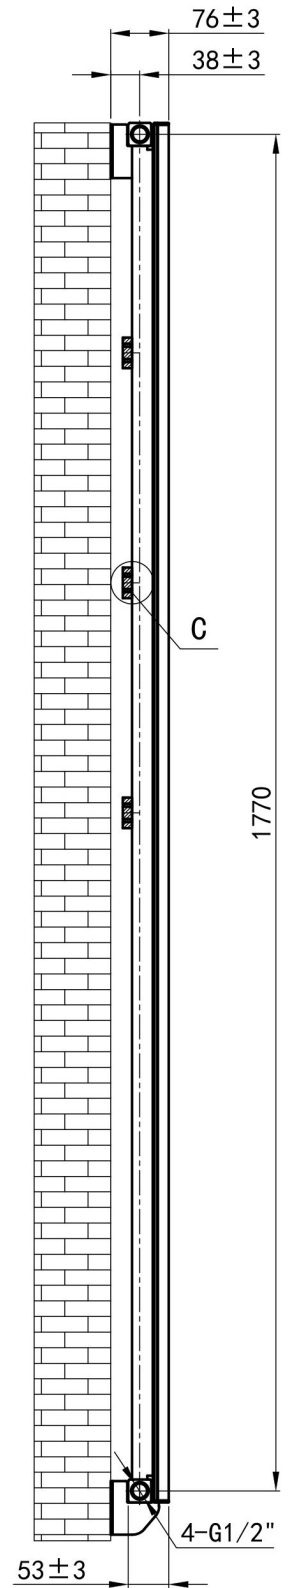

# Trent Vertical Aluminium Radiator 1800x660mm.

## Technical Drawing

Unit: mm

**Eastbrook** 

Eastbrook Road, Gloucester GL4 3DB  
 Technical Helpline : 01452 317890  
 Mon - Fri / 8am - 5pm  
 Email : technical@eastbrookco.com