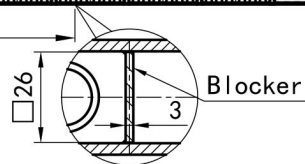

Trent Vertical Aluminium Radiator 1800x660mm.

Technical Drawing

Unit: mm

Eastbrook

Eastbrook Road, Gloucester GL4 3DB
Technical Helpline : 01452 317890
Mon - Fri / 8am - 5pm
Email : technical@eastbrookco.com