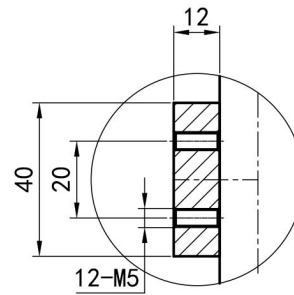

Trent Vertical Aluminium Radiator 1800x660mm.

Technical Drawing

Unit: mm

Eastbrook

Eastbrook Road, Gloucester GL4 3DB
Technical Helpline : 01452 317890
Mon - Fri / 8am - 5pm
Email : technical@eastbrookco.com