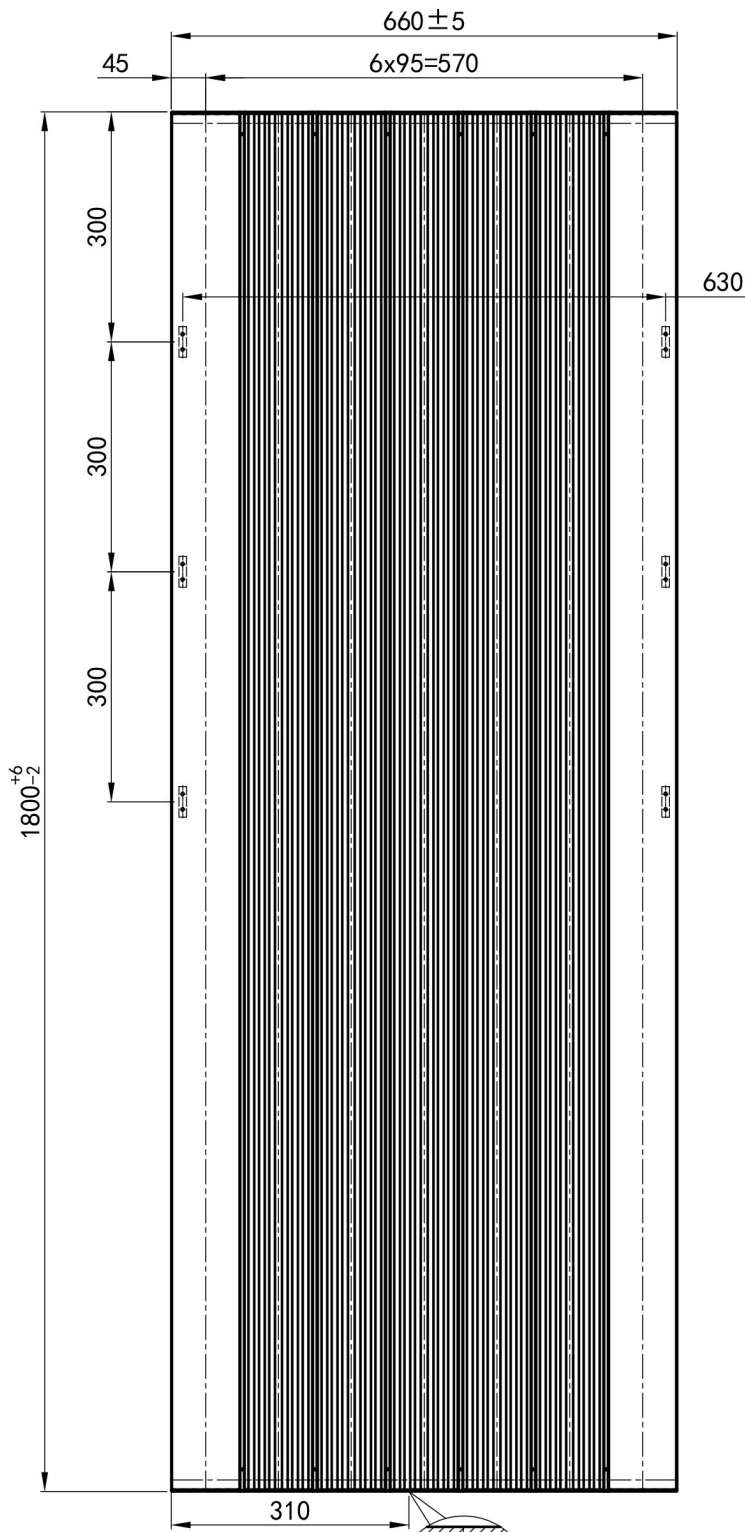

# Trent Vertical Aluminium Radiator 1800x660mm.

## Technical Drawing

Unit: mm

**Eastbrook** 

Eastbrook Road, Gloucester GL4 3DB  
 Technical Helpline : 01452 317890  
 Mon - Fri / 8am - 5pm  
 Email : technical@eastbrookco.com