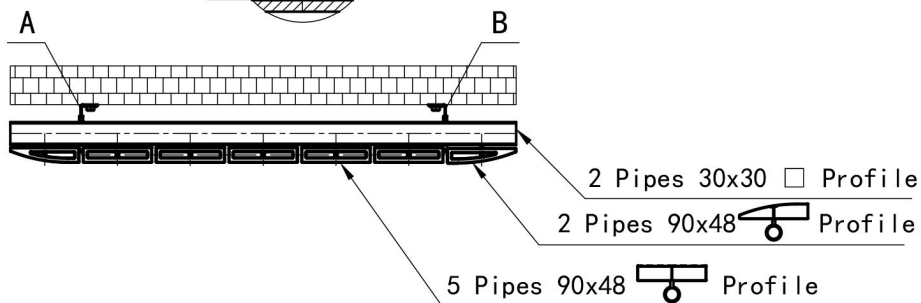

Trent Vertical Aluminium Radiator 1800x660mm.

Technical Drawing

Unit: mm

Eastbrook

Eastbrook Road, Gloucester GL4 3DB
Technical Helpline : 01452 317890
Mon - Fri / 8am - 5pm
Email : technical@eastbrookco.com