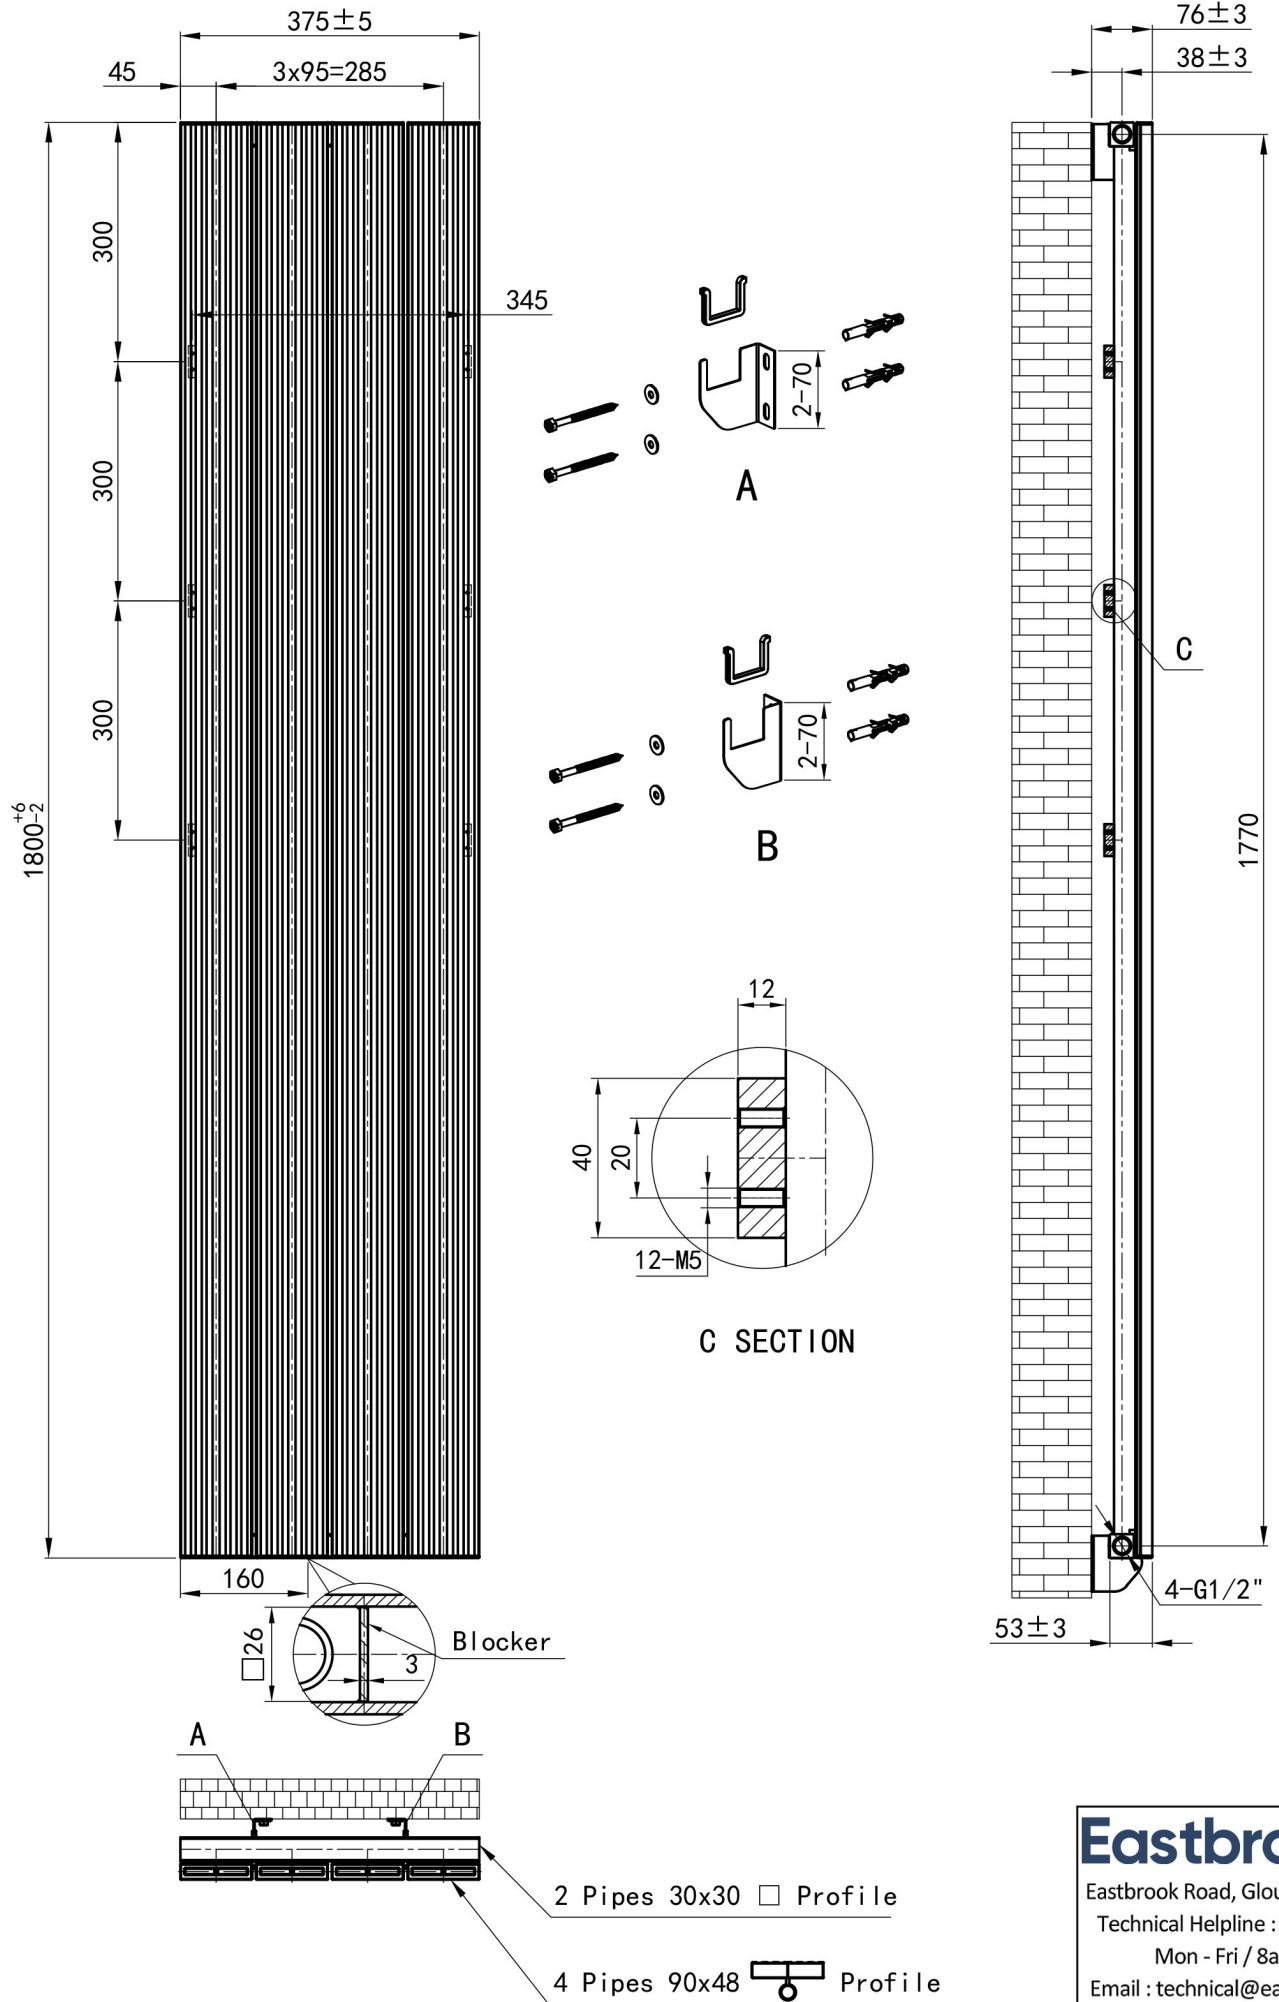

Mersey Vertical Aluminium Radiator 1800x375mm. Technical Drawing

Unit: mm

Eastbrook 
 Eastbrook Road, Gloucester GL4 3DB
 Technical Helpline : 01452 317890
 Mon - Fri / 8am - 5pm
 Email : technical@eastbrookco.com