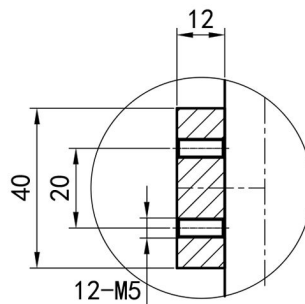

# Mersey Vertical Aluminium Radiator 1800x470mm.

## Technical Drawing

Unit: mm

C SECTION

2 Pipes 30x30 □ Profile

5 Pipes 90x48 □ Profile

**Eastbrook** 

Eastbrook Road, Gloucester GL4 3DB  
 Technical Helpline : 01452 317890  
 Mon - Fri / 8am - 5pm  
 Email : [technical@eastbrookco.com](mailto:technical@eastbrookco.com)