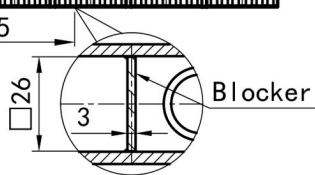

## Technical Drawing

Unit: mm

C SECTION

2 Pipes 30x30 □ Profile

5 Pipes 90x48 □ Profile

**Eastbrook** 

Eastbrook Road, Gloucester GL4 3DB  
 Technical Helpline : 01452 317890  
 Mon - Fri / 8am - 5pm  
 Email : [technical@eastbrookco.com](mailto:technical@eastbrookco.com)