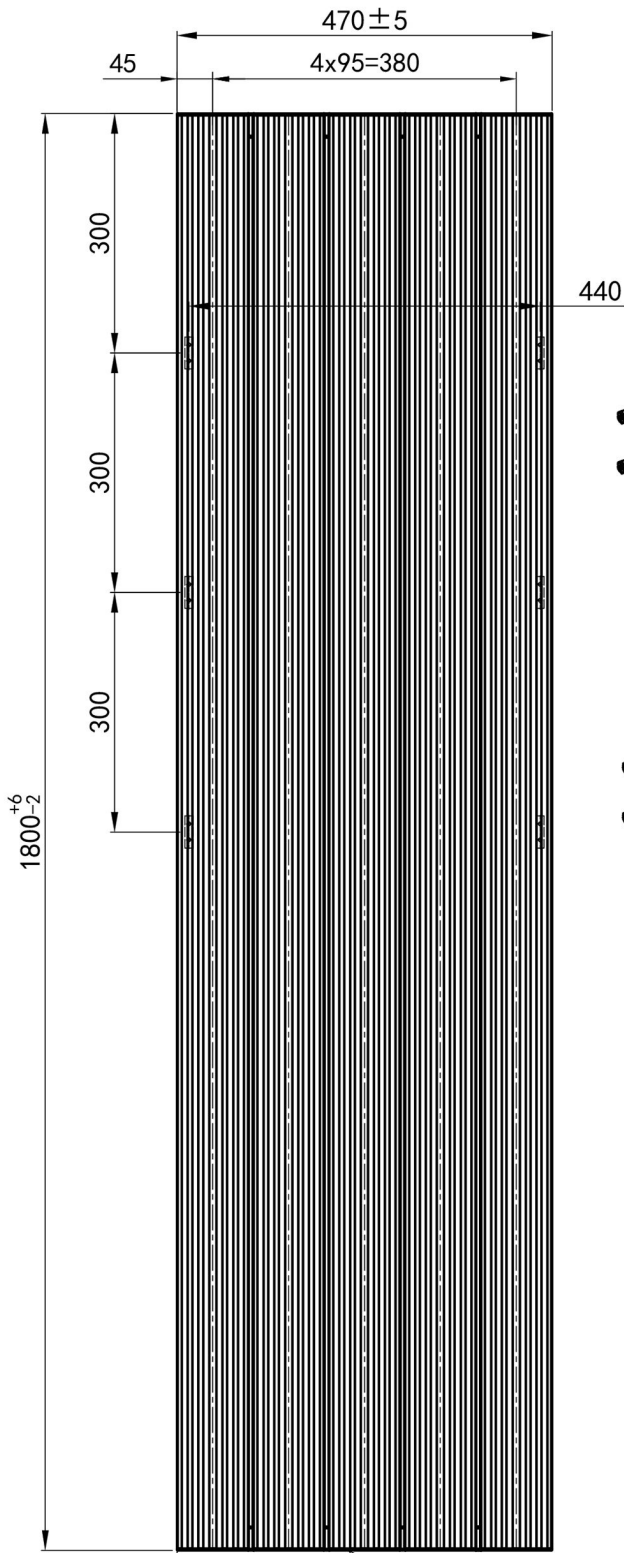

# Mersey Vertical Aluminium Radiator 1800x470mm.

## Technical Drawing

Unit: mm

C SECTION

2 Pipes 30x30 □ Profile

5 Pipes 90x48 □ Profile

**Eastbrook** 

Eastbrook Road, Gloucester GL4 3DB  
 Technical Helpline : 01452 317890  
 Mon - Fri / 8am - 5pm  
 Email : [technical@eastbrookco.com](mailto:technical@eastbrookco.com)