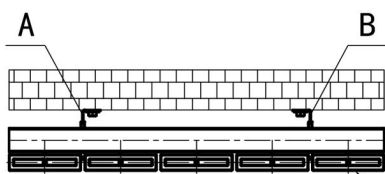

## Technical Drawing

Unit: mm

C SECTION

2 Pipes 30x30 □ Profile

5 Pipes 90x48 □ Profile

**Eastbrook** 

Eastbrook Road, Gloucester GL4 3DB  
 Technical Helpline : 01452 317890  
 Mon - Fri / 8am - 5pm  
 Email : [technical@eastbrookco.com](mailto:technical@eastbrookco.com)