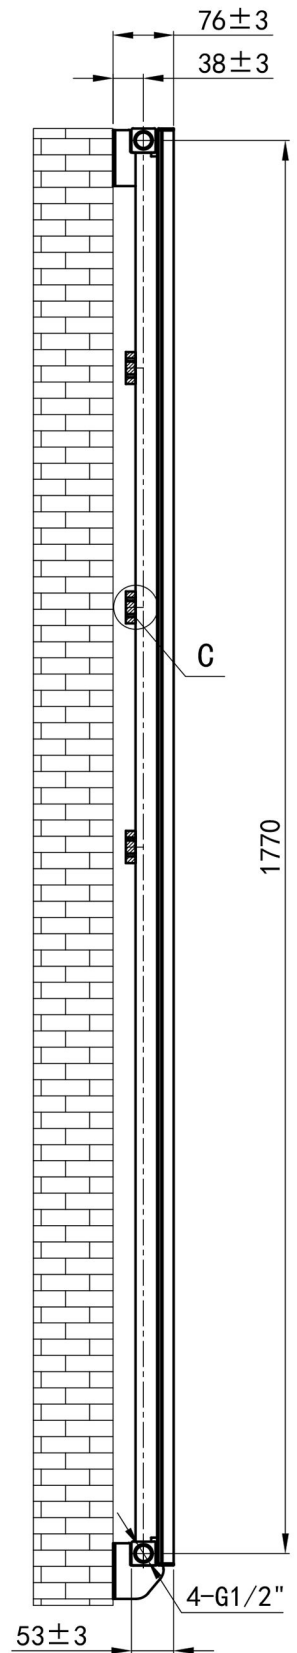

# Mersey Vertical Aluminium Radiator 1800x470mm.

## Technical Drawing

Unit: mm

C SECTION

2 Pipes 30x30 □ Profile

5 Pipes 90x48 □ Profile

**Eastbrook** 

Eastbrook Road, Gloucester GL4 3DB  
 Technical Helpline : 01452 317890  
 Mon - Fri / 8am - 5pm  
 Email : [technical@eastbrookco.com](mailto:technical@eastbrookco.com)