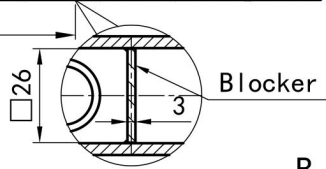

## Technical Drawing

Unit: mm

2 Pipes 30x30 □ Profile  
 6 Pipes 90x48  Profile

**Eastbrook** 

Eastbrook Road, Gloucester GL4 3DB  
 Technical Helpline : 01452 317890  
 Mon - Fri / 8am - 5pm  
 Email : technical@eastbrookco.com