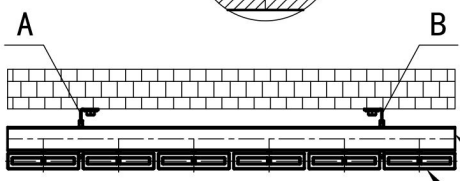

## Technical Drawing

Unit: mm

2 Pipes 30x30 □ Profile  
 6 Pipes 90x48  Profile

**Eastbrook** 

Eastbrook Road, Gloucester GL4 3DB  
 Technical Helpline : 01452 317890  
 Mon - Fri / 8am - 5pm  
 Email : technical@eastbrookco.com