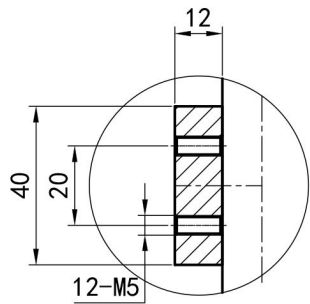

# Mersey Vertical Aluminium Radiator 1800x565mm.

## Technical Drawing

Unit: mm

2 Pipes 30x30 □ Profile  
 6 Pipes 90x48  Profile

**Eastbrook** 

Eastbrook Road, Gloucester GL4 3DB  
 Technical Helpline : 01452 317890  
 Mon - Fri / 8am - 5pm  
 Email : technical@eastbrookco.com