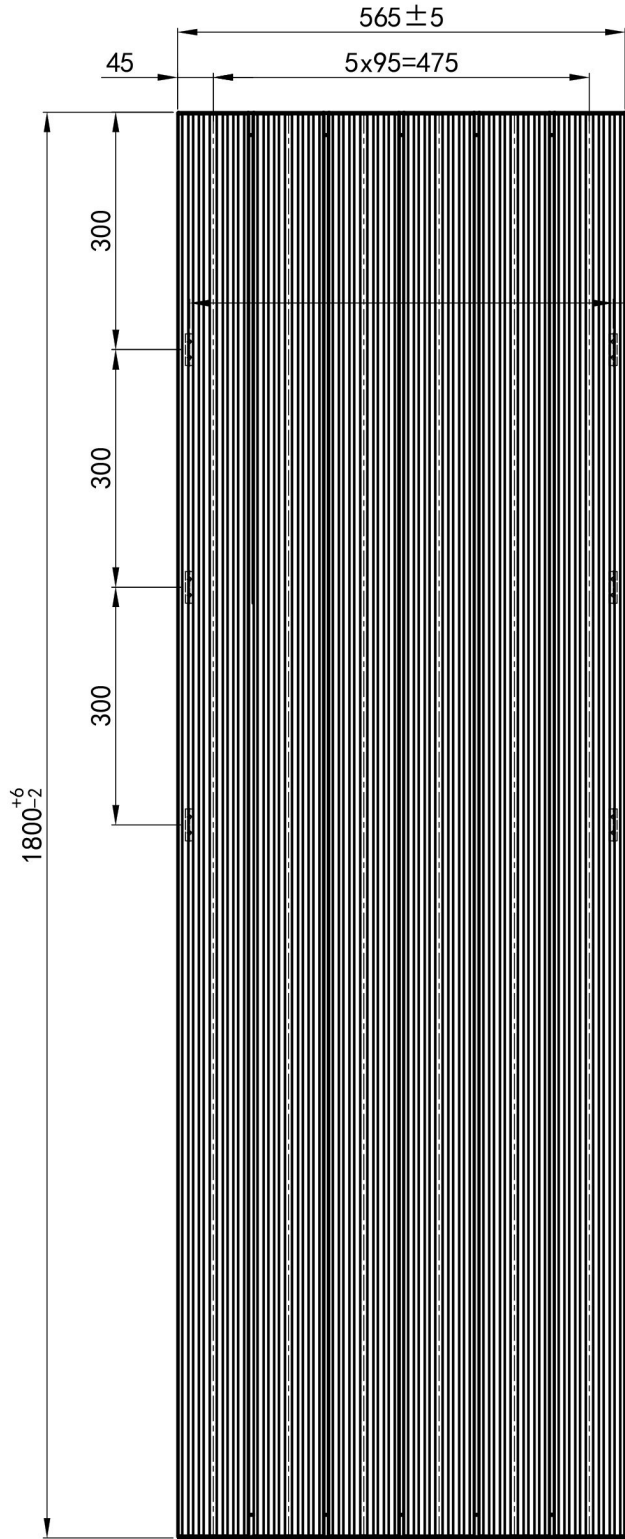

# Mersey Vertical Aluminium Radiator 1800x565mm.

## Technical Drawing

Unit: mm

2 Pipes 30x30 □ Profile  
 6 Pipes 90x48  Profile

**Eastbrook** 

Eastbrook Road, Gloucester GL4 3DB  
 Technical Helpline : 01452 317890  
 Mon - Fri / 8am - 5pm  
 Email : technical@eastbrookco.com