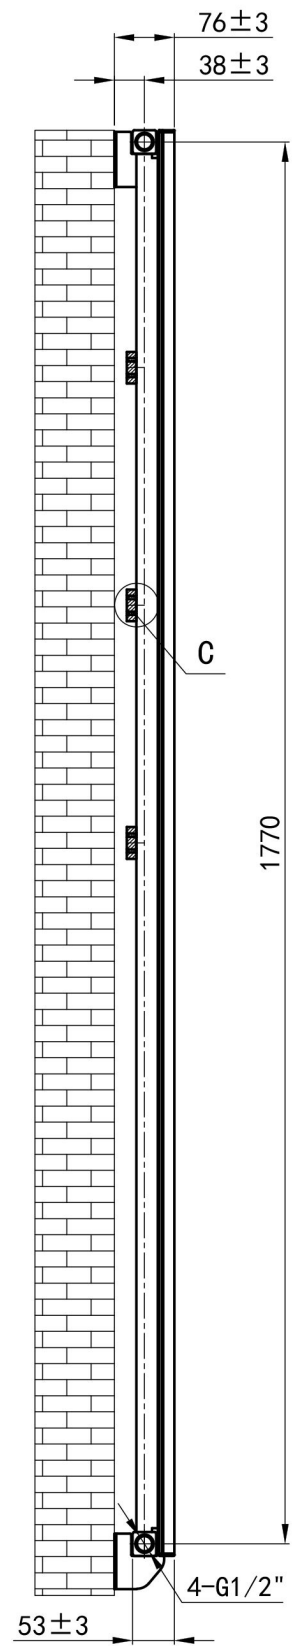

# Mersey Vertical Aluminium Radiator 1800x565mm.

## Technical Drawing

Unit: mm

2 Pipes 30x30 □ Profile  
 6 Pipes 90x48  Profile

**Eastbrook** 

Eastbrook Road, Gloucester GL4 3DB  
 Technical Helpline : 01452 317890  
 Mon - Fri / 8am - 5pm  
 Email : technical@eastbrookco.com