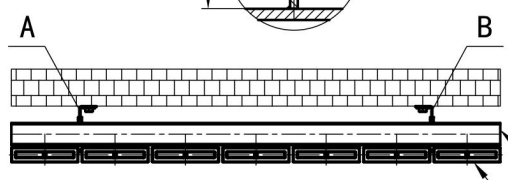

# Mersey Vertical Aluminium Radiator 1800x660mm.

## Technical Drawing

Unit: mm

2 Pipes 30x30 □ Profile  
 7 Pipes 90x48 □ Profile

**Eastbrook** 

Eastbrook Road, Gloucester GL4 3DB  
 Technical Helpline : 01452 317890  
 Mon - Fri / 8am - 5pm  
 Email : [technical@eastbrookco.com](mailto:technical@eastbrookco.com)