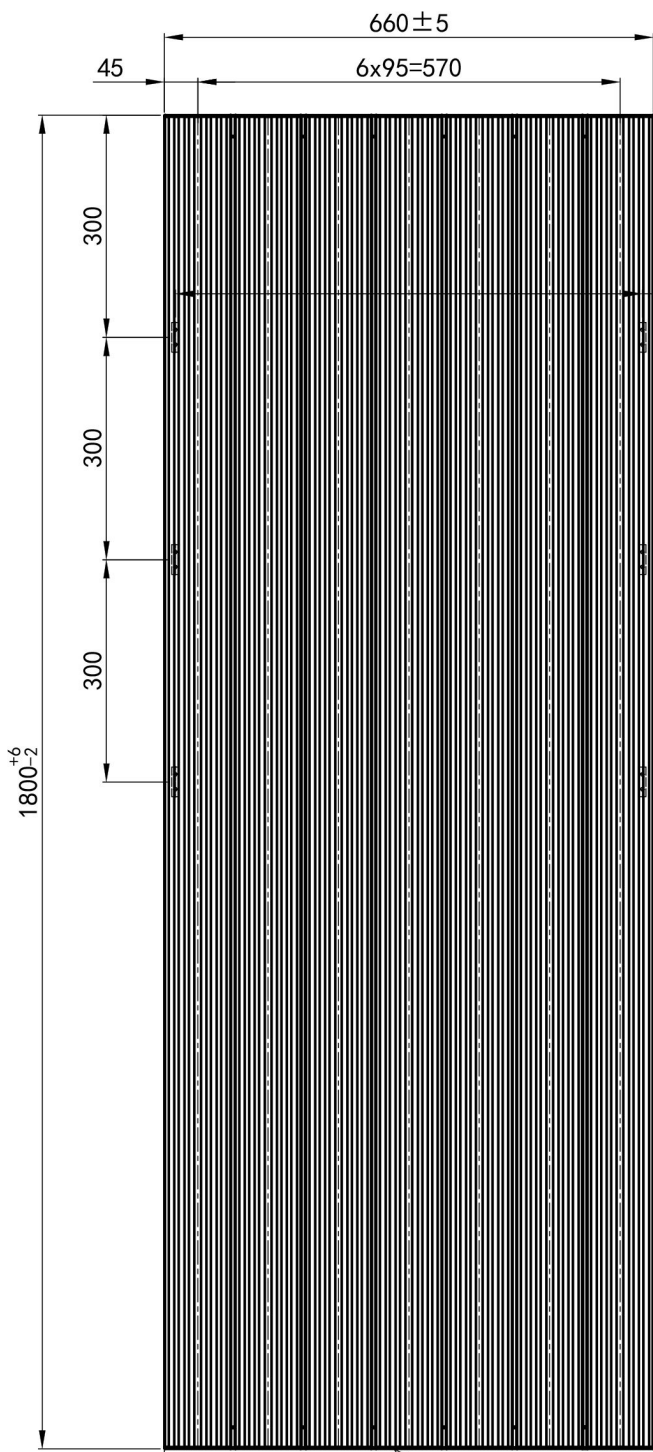

# Mersey Vertical Aluminium Radiator 1800x660mm.

## Technical Drawing

Unit: mm

2 Pipes 30x30 □ Profile  
 7 Pipes 90x48 □ Profile

**Eastbrook** 

Eastbrook Road, Gloucester GL4 3DB  
 Technical Helpline : 01452 317890  
 Mon - Fri / 8am - 5pm  
 Email : [technical@eastbrookco.com](mailto:technical@eastbrookco.com)