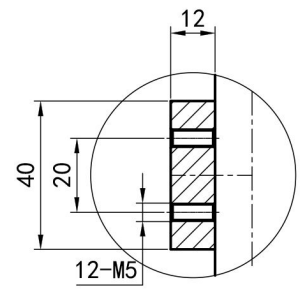

# Mersey Vertical Aluminium Radiator 1800x660mm.

## Technical Drawing

Unit: mm

2 Pipes 30x30 □ Profile  
 7 Pipes 90x48 □ Profile

**Eastbrook** 

Eastbrook Road, Gloucester GL4 3DB  
 Technical Helpline : 01452 317890  
 Mon - Fri / 8am - 5pm  
 Email : [technical@eastbrookco.com](mailto:technical@eastbrookco.com)