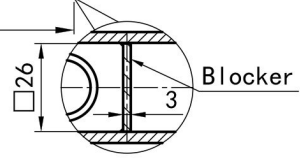

## Technical Drawing

Unit: mm

2 Pipes 30x30 □ Profile  
 7 Pipes 90x48 □ Profile

**Eastbrook** 

Eastbrook Road, Gloucester GL4 3DB  
 Technical Helpline : 01452 317890  
 Mon - Fri / 8am - 5pm  
 Email : [technical@eastbrookco.com](mailto:technical@eastbrookco.com)