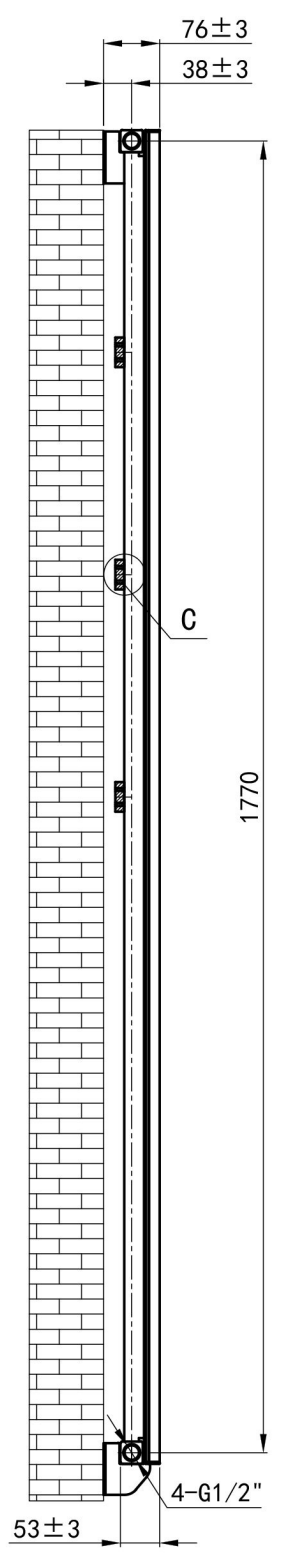

# Mersey Vertical Aluminium Radiator 1800x660mm.

## Technical Drawing

Unit: mm

2 Pipes 30x30 □ Profile  
 7 Pipes 90x48 □ Profile

**Eastbrook** 

Eastbrook Road, Gloucester GL4 3DB  
 Technical Helpline : 01452 317890  
 Mon - Fri / 8am - 5pm  
 Email : [technical@eastbrookco.com](mailto:technical@eastbrookco.com)