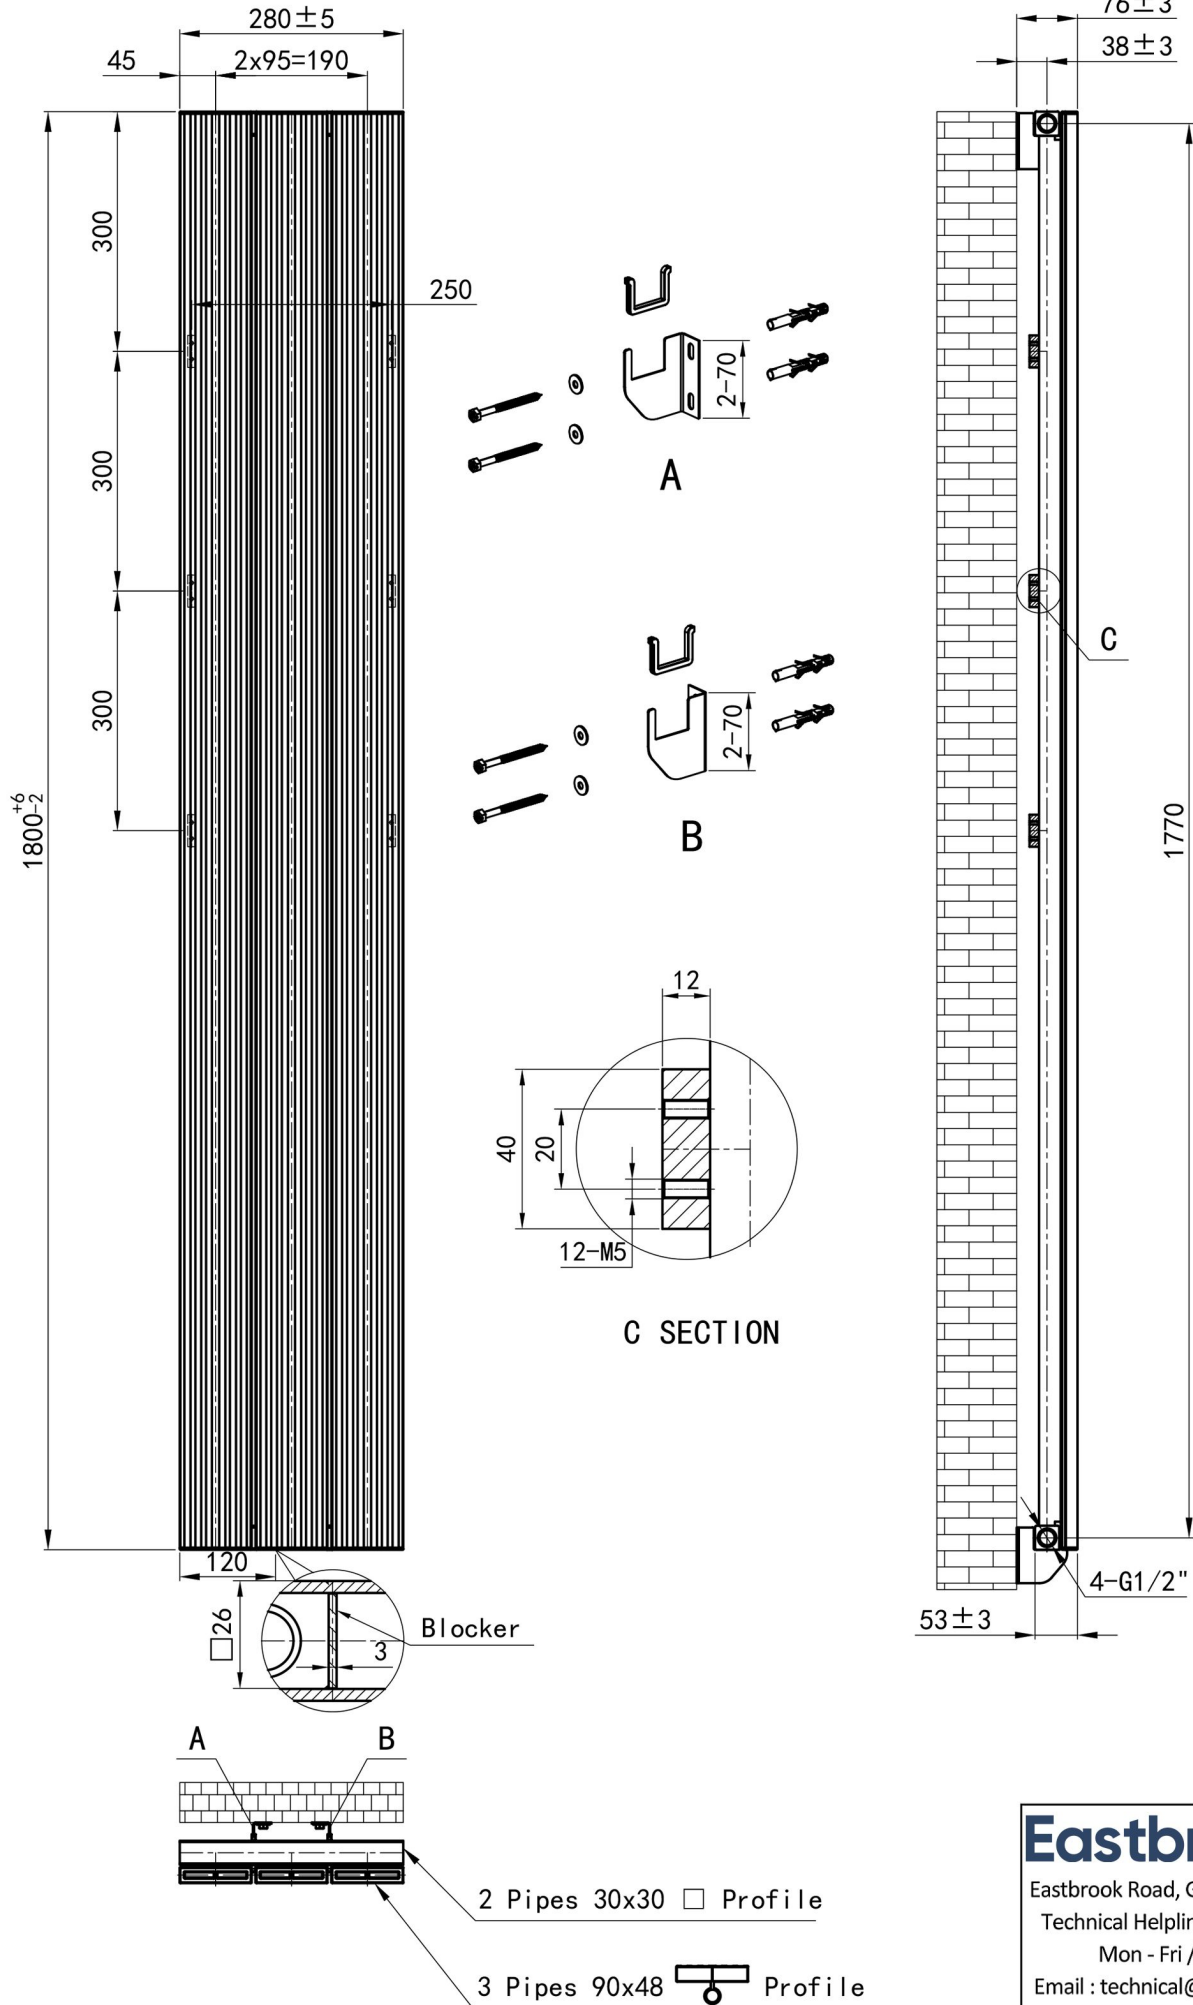

Mersey Vertical Aluminium Radiator 1800x280mm.

Technical Drawing

Unit: mm

Eastbrook 

Eastbrook Road, Gloucester GL4 3DB
 Technical Helpline : 01452 317890
 Mon - Fri / 8am - 5pm
 Email : technical@eastbrookco.com